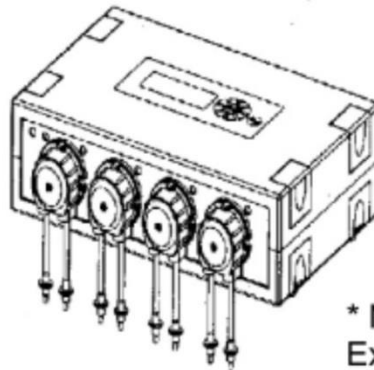

Auto Dosing Unit - ADU9000V3

SPESIFIKASI

New !! 2017

LDS₅ Programmable dosing pump.

* New version: 4 Pump Head
Extra Bonus !!

Mains powered (100-240VAC 1 50/60Hz) dosing pump c/w 1 x plug in PSU & installation kit. Developed for timed dosing of various applications including drain & grease traps, urinals and water treatment.

The unit utilises an easy to use custom programmable control unit & our standard series pump head and includes features such as: voltage drop compensation (for stable pump output), flow calibration, the option to pass code protect settings.