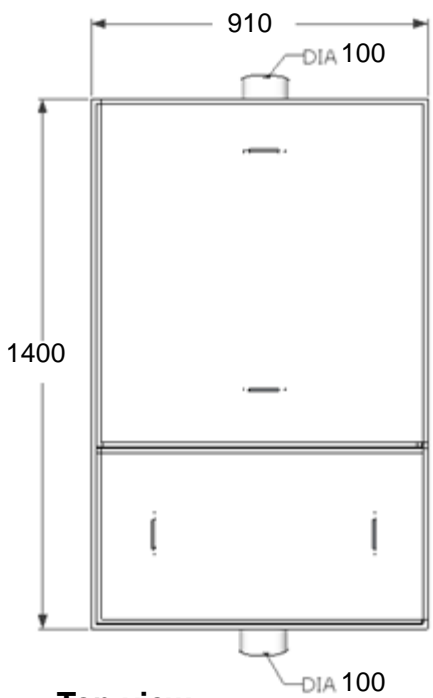

Front view - Inlet

Back view - outlet

Left view

Top view

ISO view

Right view

Specifications

Model: **GTA3150**
 Material: Stainless Steel 304
 Thickness: 1.0 mm
 Inlet pipe size: " inch length 4"
 Outlet pipe size: " inch length 4"
 Flow rate: 150 GPM
 Capacity: 1197 Liter

DATE : 30/4/2014
NOTE :
 All dimension in MM unless otherwise specified

Drawn by : Liza
Checked by : Jackson
Approved by : Marizan

Biomatic Grease Interceptor

KUALITI ALAM HIJAU (M) SDN BHD

DRAWING FOR :

DRAWING DESCRIPTION :
Material : Stainless Steel 304 Non Rusted

DATE : 30/4/2014

NOTE :
All dimension in MM unless otherwise specified

Drawn by : Liza

Checked by : Jackson Wong

Approved by : Marizan