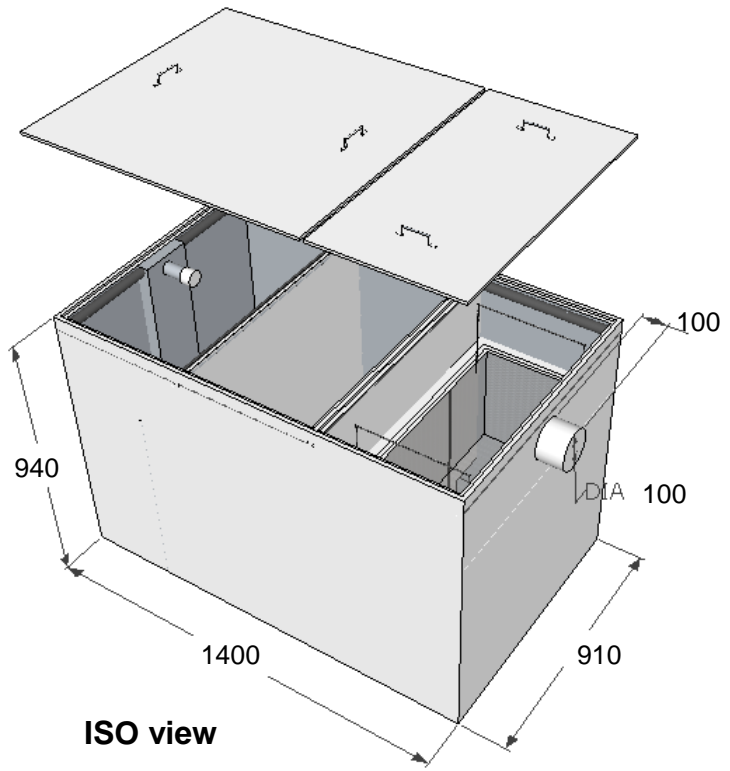

Front view - Inlet

Back view - outlet

Left view

Top view

ISO view

Right view

Specifications

Model: **GTA3150**
 Material: Stainless Steel 304
 Thickness: 1.0 mm
 Inlet pipe size: " inch length 4"
 Outlet pipe size: " inch length 4"
 Flow rate: 150 GPM
 Capacity: 1197 Liter

SIRIM: YES
 Patent: YES
 Trade Mark: EJAU
 Warranty: 5 Years
 Ready Stock: YES
 Delivery: Between 3 days
 Own Factory: YES, In Selangor

KUALITI ALAM HIJAU (M) SDN BHD

DRAWING FOR :

DRAWING DESCRIPTION :
 Material : Stainless Steel 304 Non Rusted

DATE : 30/4/2014
NOTE :
 All dimension in MM unless otherwise specified

Drawn by : Liza
Checked by : Jackson
Approved by : Marizan

Biomatic Grease Interceptor

KUALITI ALAM HIJAU (M) SDN BHD

DRAWING FOR :

DRAWING DESCRIPTION :
Material : Stainless Steel 304 Non Rusted

DATE : 30/4/2014

NOTE :
All dimension in MM unless otherwise specified

Drawn by : Liza

Checked by : Jackson Wong

Approved by : Marizan