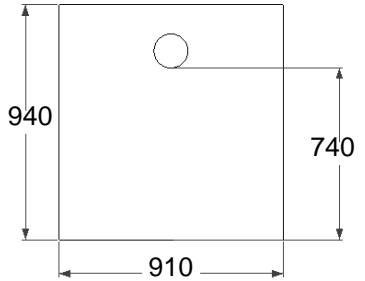

Front view - Inlet

Back view - outlet

Left view

Top view

ISO view

Right view

Specifications

Model: **GTA3150**
 Material: Stainless Steel 304
 Thickness: 1.0 mm
 Inlet pipe size: " inch length 4"
 Outlet pipe size: " inch length 4"
 Flow rate: 150 GPM
 Capacity: 1197 Liter