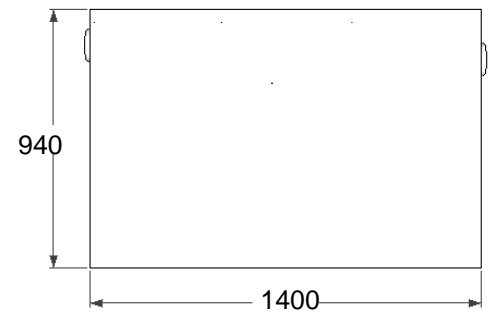

Front view - Inlet

Back view - outlet

Left view

Top view

ISO view

Right view

Specifications

Model: **GTA3150**
 Material: Stainless Steel 304
 Thickness: 1.0 mm
 Inlet pipe size: " inch length 4"
 Outlet pipe size: " inch length 4"
 Flow rate: 150 GPM
 Capacity: 1197 Liter