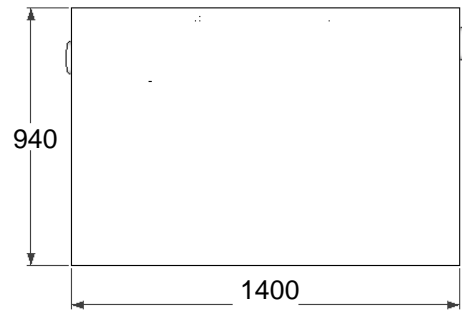

Front view - Inlet

Back view - outlet

Left view

Top view

ISO view

Right view

Specifications

Model: **GTA3150**
 Material: Stainless Steel 304
 Thickness: 1.0 mm
 Inlet pipe size: " inch length 4"
 Outlet pipe size: " inch length 4"
 Flow rate: 150 GPM
 Capacity: 1197 Liter