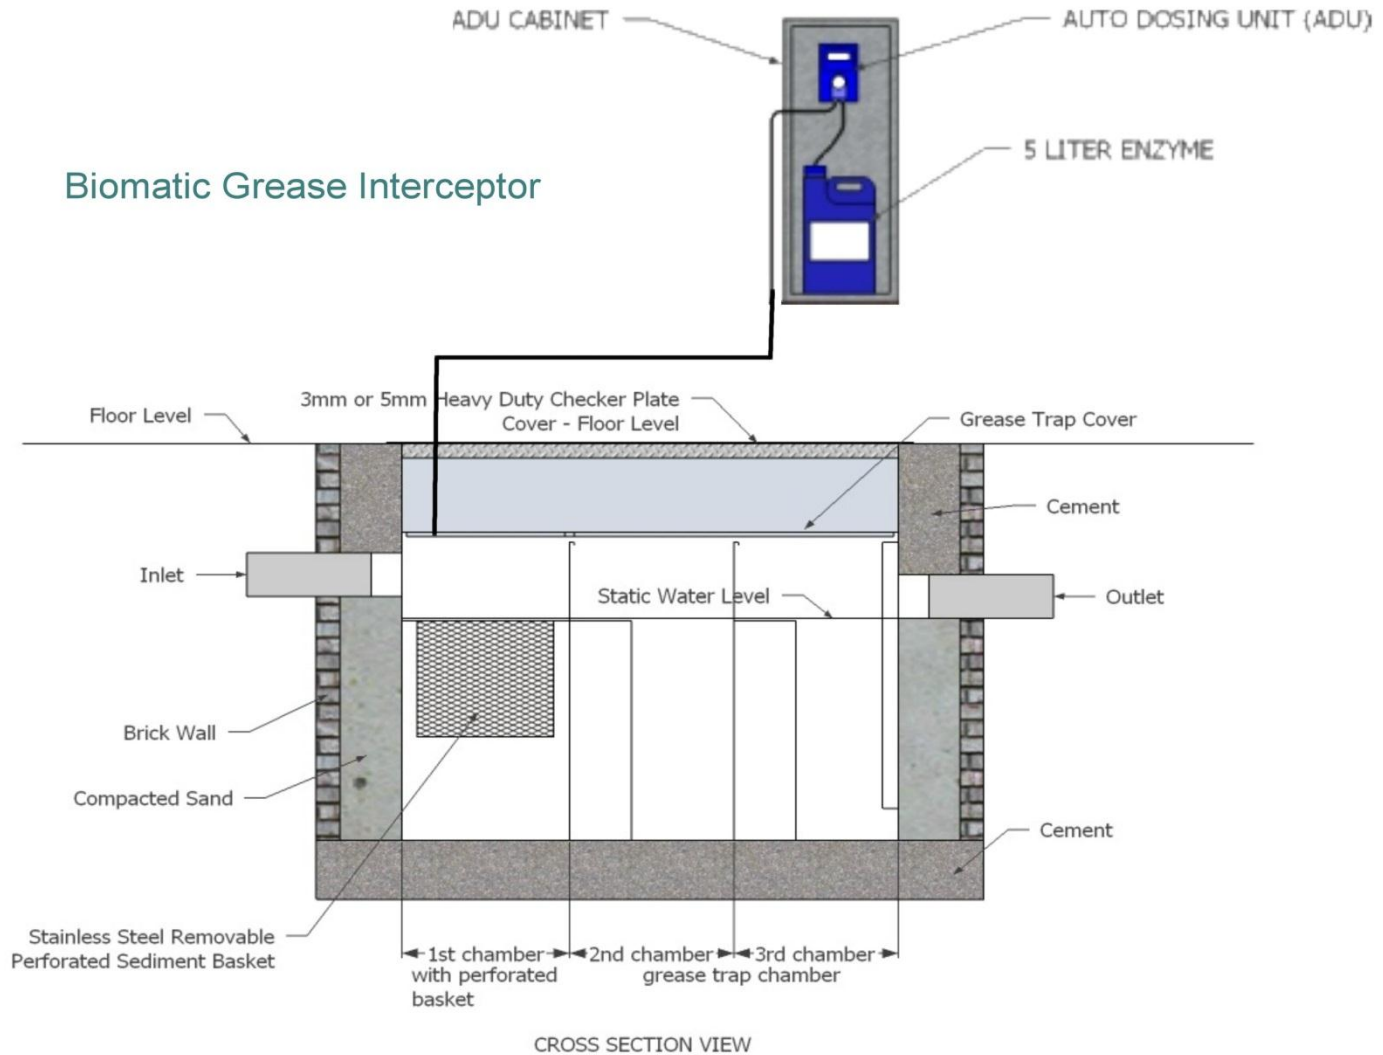

Front view - Inlet

Back view - outlet

Left view

Top view

ISO view

Right view

Specifications

Model: **GTA3150**
 Material: Stainless Steel 304
 Thickness: 1.0 mm
 Inlet pipe size: " inch length 4"
 Outlet pipe size: " inch length 4"
 Flow rate: 150 GPM
 Capacity: 1197 Liter

DATE : 30/4/2014
NOTE :
 All dimension in MM unless otherwise specified

Drawn by : Liza
Checked by : Jackson
Approved by : Marizan

Biomatic Grease Interceptor

KUALITI ALAM HIJAU (M) SDN BHD

DRAWING FOR :

DRAWING DESCRIPTION :
Material : Stainless Steel 304 Non Rusted

DATE : 30/4/2014

NOTE :
All dimension in MM unless otherwise specified

Drawn by : Liza

Checked by : Jackson Wong

Approved by : Marizan