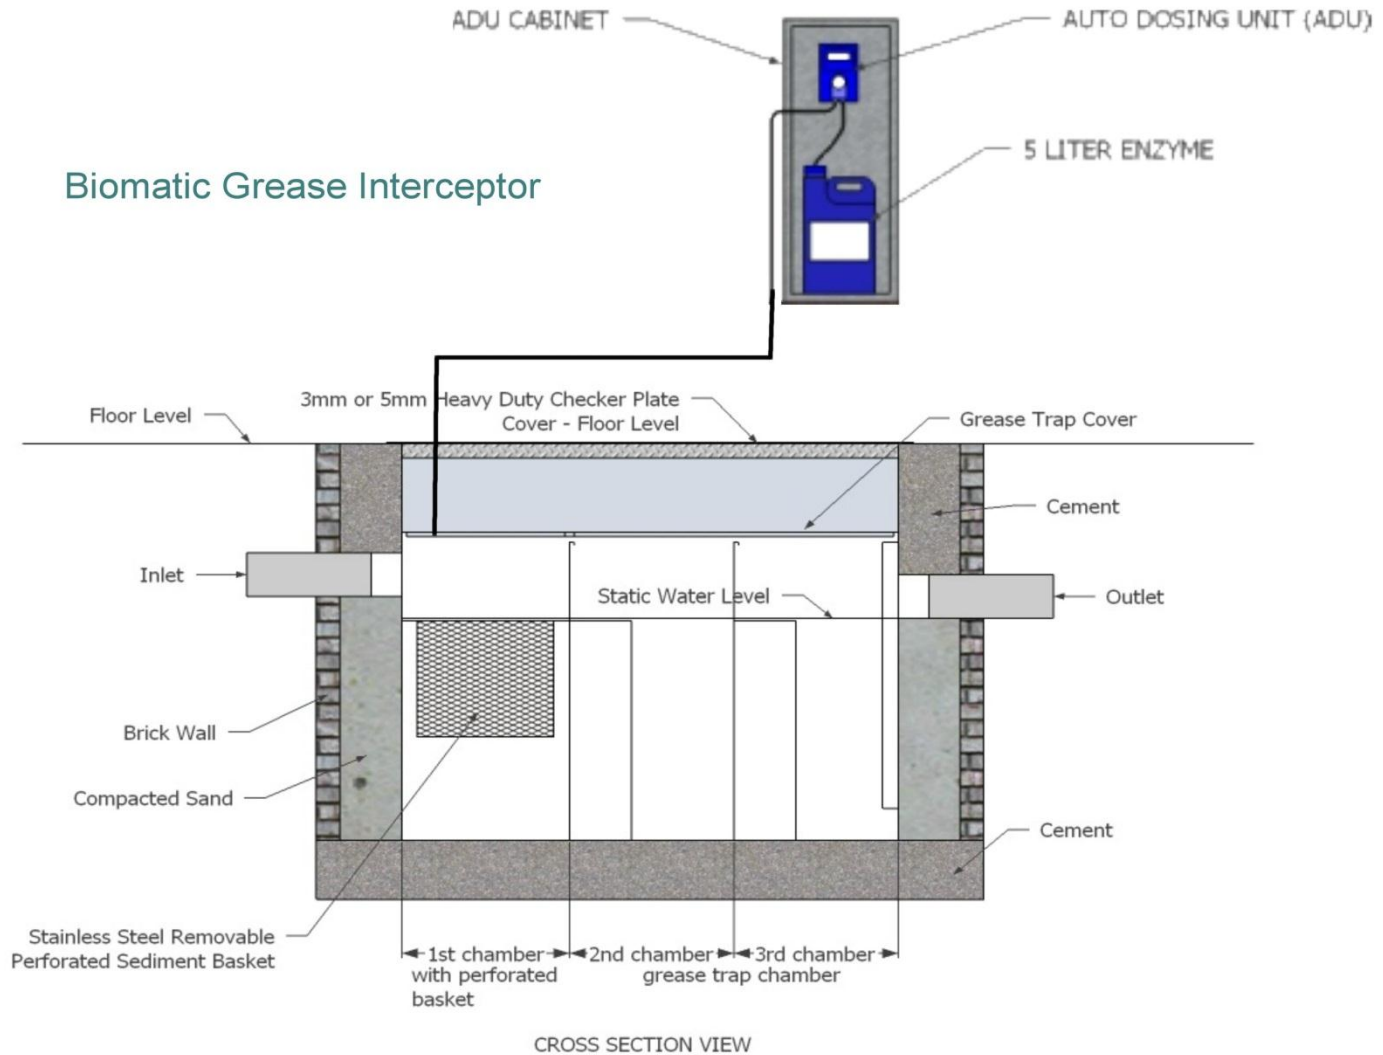

Biomatic Grease Interceptor

KUALITI ALAM HIJAU (M) SDN BHD

DRAWING FOR :

DRAWING DESCRIPTION :
Material : Stainless Steel 304 Non Rusted

DATE : 30/4/2014

NOTE :
All dimension in MM unless otherwise specified

Drawn by : Liza

Checked by : Jackson Wong

Approved by : Marizan