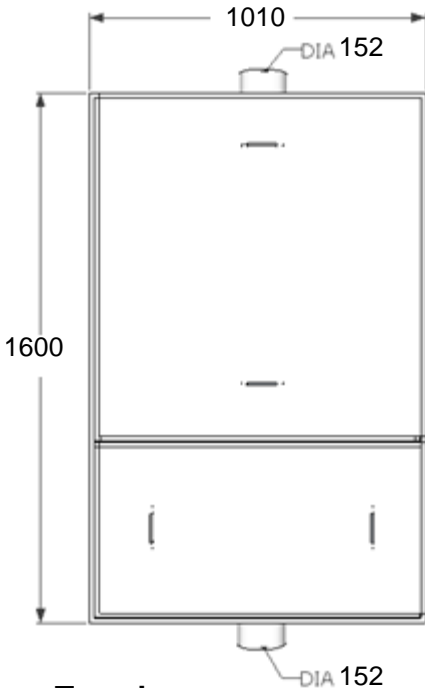

Specifications

Model: **GTA3200**
Material: Stainless Steel 304
Thickness: 1.0 mm
Inlet pipe size: 6" inch length 4"
Outlet pipe size: 6" inch length 4"
Flow rate: 200GPM
Capacity: 1712 Liter

SIRIM: YES
Patent: YES
Trade Mark: EJAU
Warranty: 5 Years
Ready Stock: YES
Delivery: Between 3 days
Own Factory: YES, In Selangor

Top view

KUALITI ALAM HIJAU (M) SDN BHD

DRAWING FOR :

DRAWING DESCRIPTION :
Material : Stainless Steel 304 Non Rusted

DATE : 30/4/2014

NOTE :
All dimension in MM unless otherwise specified

Drawn by : Liza

Checked by : Jackson

Approved by : Marizan