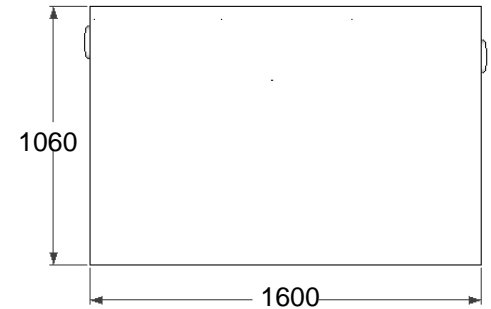

Right view

KUALITI ALAM HIJAU (M) SDN BHD

DRAWING FOR :

DRAWING DESCRIPTION :
Material : Stainless Steel 304 Non Rusted

DATE : 30/4/2014

NOTE :
All dimension in MM unless otherwise specified

Drawn by : Liza

Checked by : Jackson

Approved by : Marizan