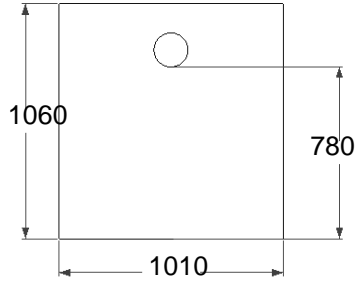

**Front view - Inlet**

**Back view - outlet**

**Left view**

**Specifications**

Model: **GTA3200**  
 Material: Stainless Steel 304  
 Thickness: 1.0 mm  
 Inlet pipe size: 6" inch length 4"  
 Outlet pipe size: 6" inch length 4"  
 Flow rate: 200GPM  
 Capacity: 1712 Liter