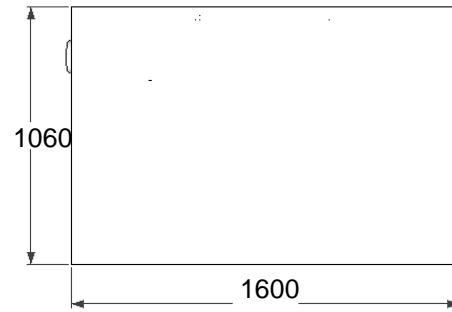

**Front view - Inlet**

**Back view - outlet**

**Left view**

**Specifications**

Model: **GTA3200**  
 Material: Stainless Steel 304  
 Thickness: 1.0 mm  
 Inlet pipe size: 6" inch length 4"  
 Outlet pipe size: 6" inch length 4"  
 Flow rate: 200GPM  
 Capacity: 1712 Liter