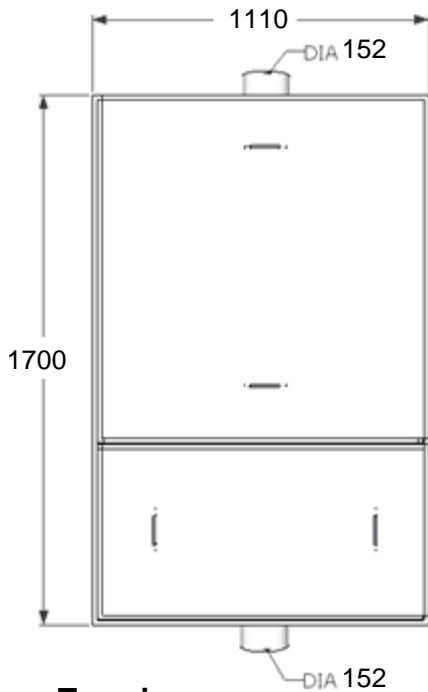

Front view - Inlet

Back view - outlet

Left view

Top view

ISO view

Right view

Specifications

Model: **GTA3250**
 Material: Stainless Steel 304
 Thickness: 1.0 mm
 Inlet pipe size: 6" inch length 4"
 Outlet pipe size: 6" inch length 4"
 Flow rate: 250 GPM
 Capacity: 2188 Liter

DATE : 30/4/2014

NOTE :
 All dimension in MM unless otherwise specified

Drawn by : Liza

Checked by : Jackson

Approved by : Marizan

Biomatic Grease Interceptor

KUALITI ALAM HIJAU (M) SDN BHD

DRAWING FOR :

DRAWING DESCRIPTION :
Material : Stainless Steel 304 Non Rusted

DATE : 30/4/2014

NOTE :
All dimension in MM unless otherwise specified

Drawn by : Liza

Checked by : Jackson Wong

Approved by : Marizan