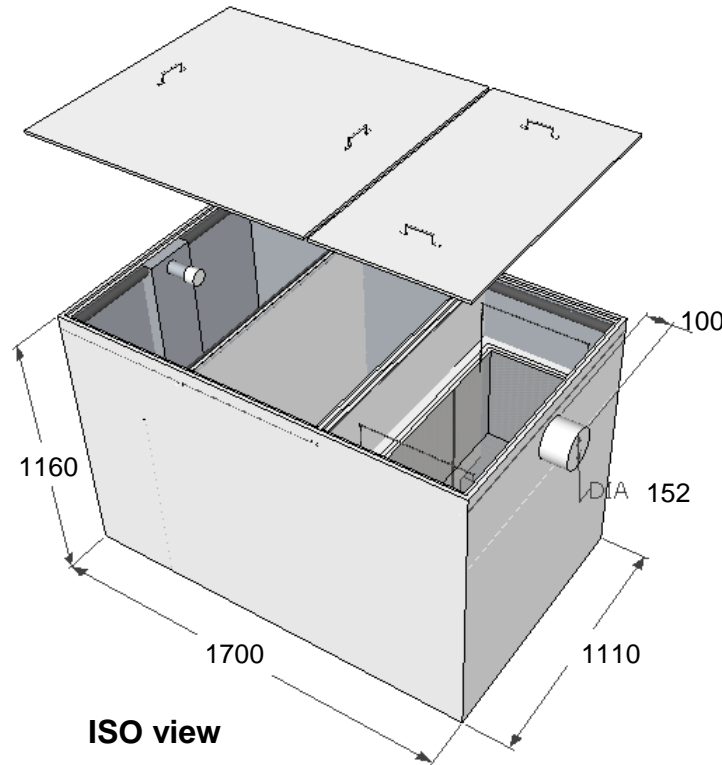

Front view - Inlet

Back view - outlet

Left view

Top view

ISO view

Right view

Specifications

Model: **GTA3250**
 Material: Stainless Steel 304
 Thickness: 1.0 mm
 Inlet pipe size: 6" inch length 4"
 Outlet pipe size: 6" inch length 4"
 Flow rate: 250 GPM
 Capacity: 2188 Liter

SIRIM: YES
 Patent: YES
 Trade Mark: EJAU
 Warranty: 5 Years
 Ready Stock: YES
 Delivery: Between 3 days
 Own Factory: YES, In Selangor

KUALITI ALAM HIJAU (M) SDN BHD

DRAWING FOR :

DRAWING DESCRIPTION :
 Material : Stainless Steel 304 Non Rusted

DATE : 30/4/2014

NOTE :
 All dimension in MM unless otherwise specified

Drawn by : Liza

Checked by : Jackson

Approved by : Marizan

Biomatic Grease Interceptor

KUALITI ALAM HIJAU (M) SDN BHD

DRAWING FOR :