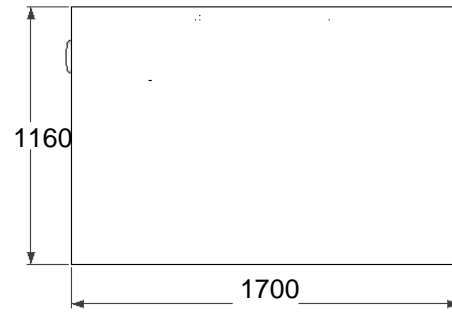

Front view - Inlet

Back view - outlet

Left view

Top view

ISO view

Right view

Specifications

Model: **GTA3250**
 Material: Stainless Steel 304
 Thickness: 1.0 mm
 Inlet pipe size: 6" inch length 4"
 Outlet pipe size: 6" inch length 4"
 Flow rate: 250 GPM
 Capacity: 2188 Liter