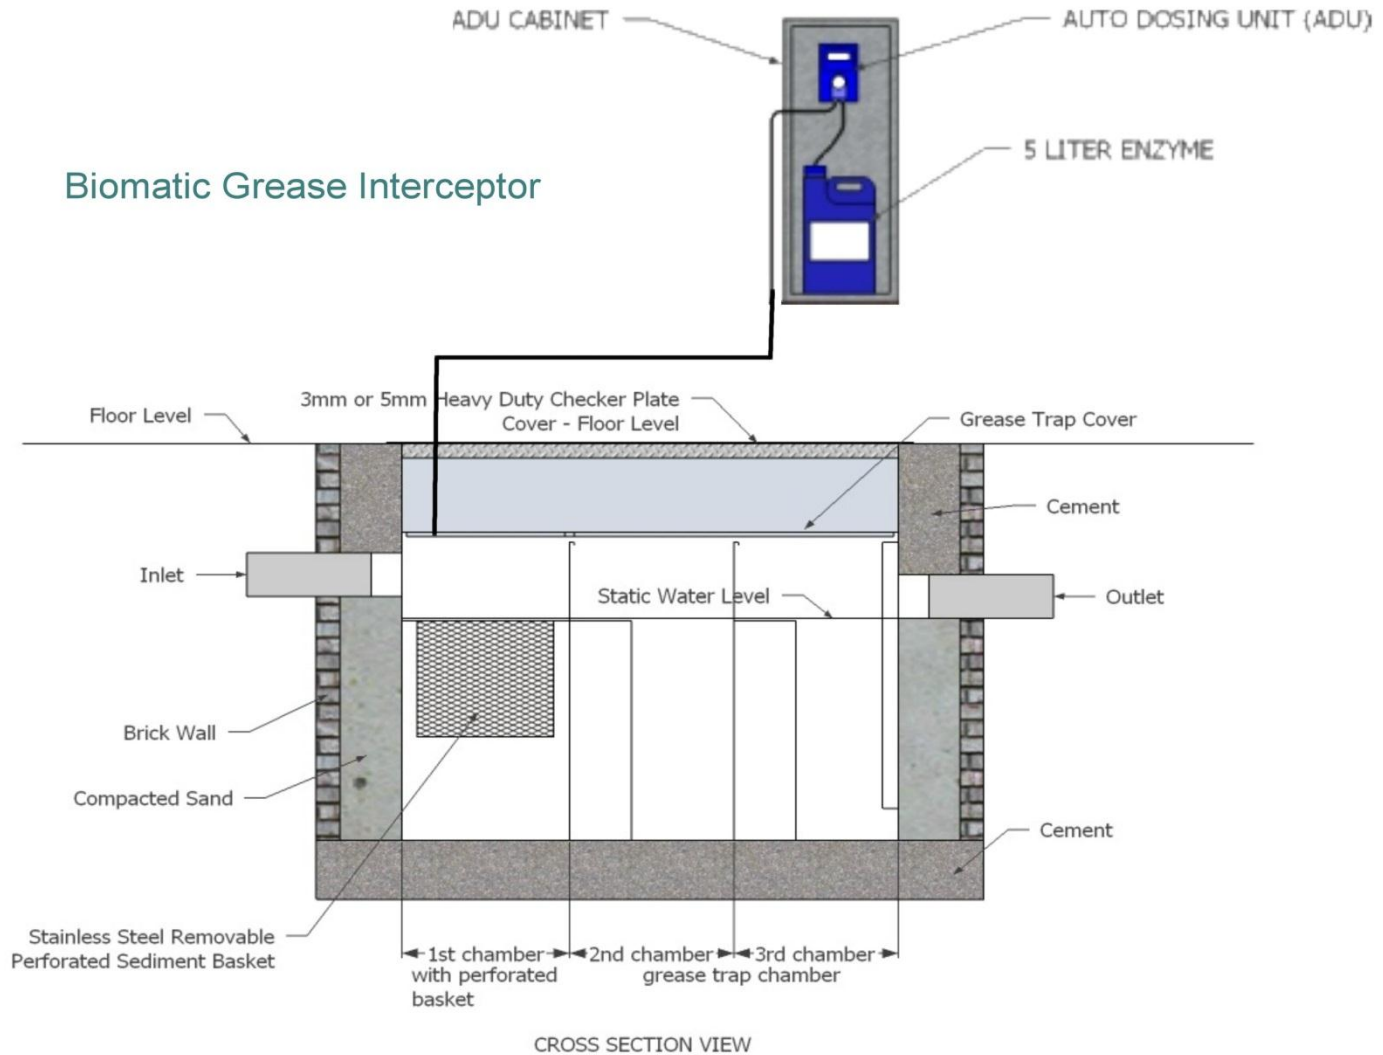

Front view - Inlet

Back view - outlet

Left view

Top view

ISO view

Right view

Specifications

Model: **GTA3250**
 Material: Stainless Steel 304
 Thickness: 1.0 mm
 Inlet pipe size: 6" inch length 4"
 Outlet pipe size: 6" inch length 4"
 Flow rate: 250 GPM
 Capacity: 2188 Liter

DATE : 30/4/2014

NOTE :
 All dimension in MM unless otherwise specified

Drawn by : Liza

Checked by : Jackson

Approved by : Marizan

Biomatic Grease Interceptor

KUALITI ALAM HIJAU (M) SDN BHD

DRAWING FOR :