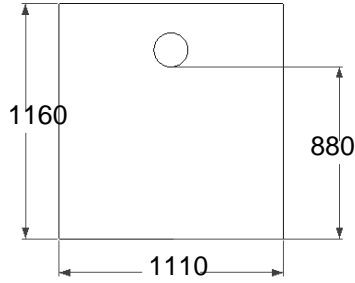

Front view - Inlet

Back view - outlet

Left view

Top view

ISO view

Right view

Specifications

Model: **GTA3250**
 Material: Stainless Steel 304
 Thickness: 1.0 mm
 Inlet pipe size: 6" inch length 4"
 Outlet pipe size: 6" inch length 4"
 Flow rate: 250 GPM
 Capacity: 2188 Liter

DATE : 30/4/2014

NOTE :
 All dimension in MM unless otherwise specified

Drawn by : Liza

Checked by : Jackson

Approved by : Marizan

Biomatic Grease Interceptor

KUALITI ALAM HIJAU (M) SDN BHD

DRAWING FOR :