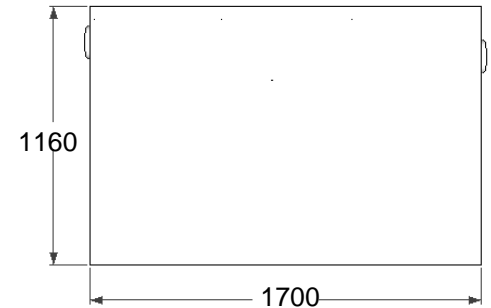

Front view - Inlet

Back view - outlet

Left view

Top view

ISO view

Right view

Specifications

Model: **GTA3250**
 Material: Stainless Steel 304
 Thickness: 1.0 mm
 Inlet pipe size: 6" inch length 4"
 Outlet pipe size: 6" inch length 4"
 Flow rate: 250 GPM
 Capacity: 2188 Liter