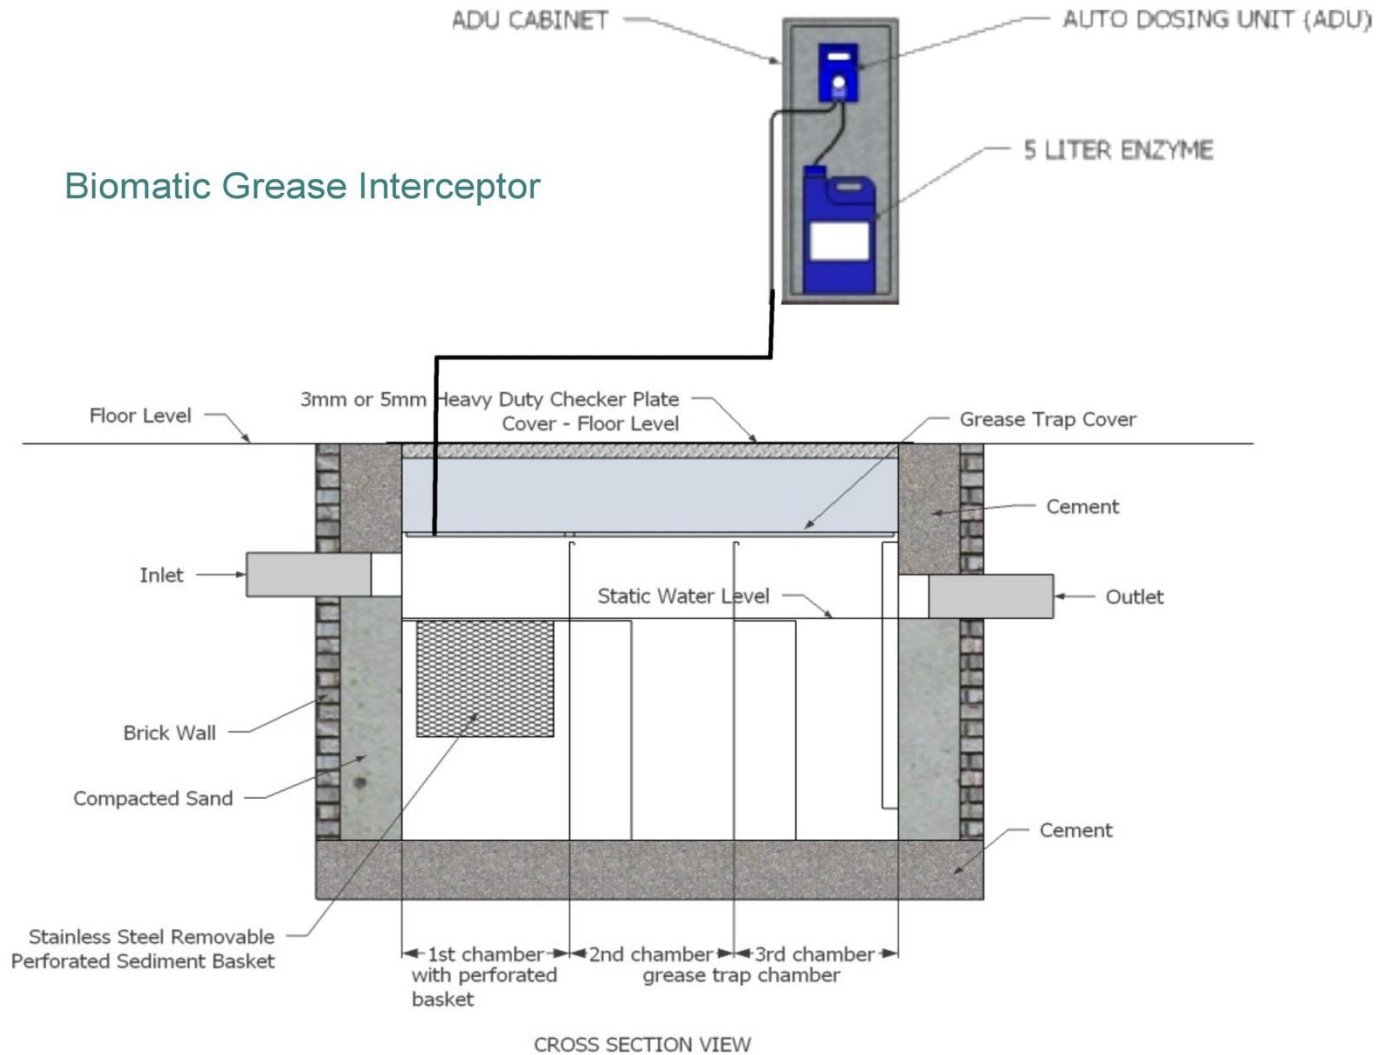

Front view - Inlet

Back view - outlet

Left view

Top view

ISO view

Right view

Specifications

Model: **GTA3300**
 Material: Stainless Steel 304
 Thickness: 1.0 mm
 Inlet pipe size: 6" inch length 4"
 Outlet pipe size: 6" inch length 4"
 Flow rate: 300 GPM
 Capacity: 2635 Liter

DATE : 30/4/2014

NOTE :
 All dimension in MM unless
 otherwise specified

Drawn by : Liza

Checked by : Jackson

Approved by : Marizan

Biomatic Grease Interceptor

KUALITI ALAM HIJAU (M) SDN BHD

DRAWING FOR :