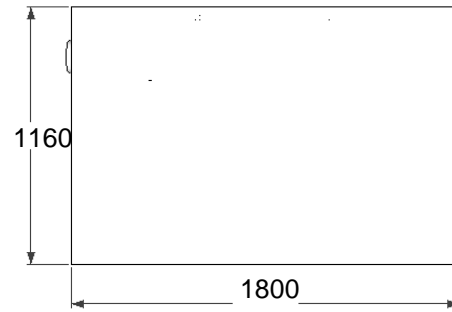

Front view - Inlet

Back view - outlet

Left view

Top view

ISO view

Right view

Specifications

Model: **GTA3300**
 Material: Stainless Steel 304
 Thickness: 1.0 mm
 Inlet pipe size: 6" inch length 4"
 Outlet pipe size: 6" inch length 4"
 Flow rate: 300 GPM
 Capacity: 2635 Liter