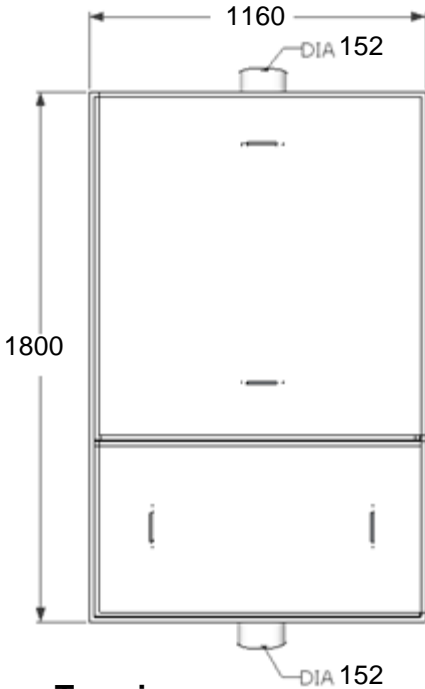

Front view - Inlet

Back view - outlet

Left view

Top view

ISO view

Right view

Specifications

Model: **GTA3300**
 Material: Stainless Steel 304
 Thickness: 1.0 mm
 Inlet pipe size: 6" inch length 4"
 Outlet pipe size: 6" inch length 4"
 Flow rate: 300 GPM
 Capacity: 2635 Liter

DATE : 30/4/2014

NOTE :
 All dimension in MM unless
 otherwise specified

Drawn by : Liza

Checked by : Jackson

Approved by : Marizan

Biomatic Grease Interceptor

KUALITI ALAM HIJAU (M) SDN BHD

DRAWING FOR :

DRAWING DESCRIPTION :
Material : Stainless Steel 304 Non Rusted

DATE : 30/4/2014

NOTE :
All dimension in MM unless otherwise specified

Drawn by : Liza

Checked by : Jackson Wong

Approved by : Marizan