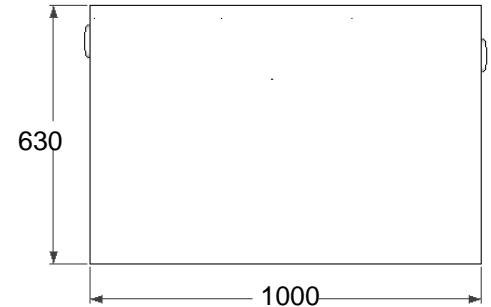

Front view - Inlet

Back view - outlet

Left view

Top view

ISO view

Right view

Specifications

Model: **GTA3300**
 Material: Stainless Steel 304
 Thickness: 1.0 mm
 Inlet pipe size: 6" inch length 4"
 Outlet pipe size: 6" inch length 4"
 Flow rate: 300 GPM
 Capacity: 2635 Liter