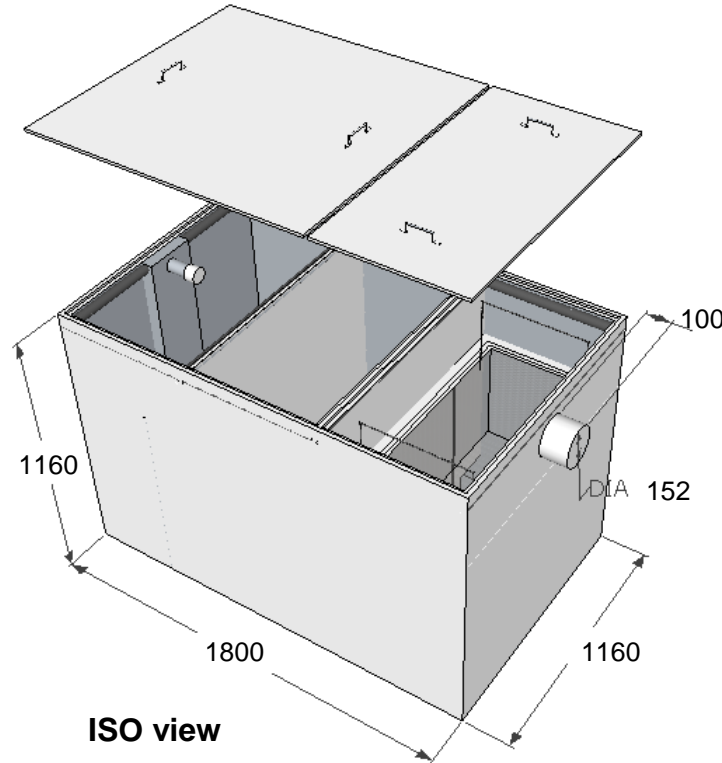

Front view - Inlet

Back view - outlet

Left view

Top view

ISO view

Right view

Specifications

Model: **GTA3300**
 Material: Stainless Steel 304
 Thickness: 1.0 mm
 Inlet pipe size: 6" inch length 4"
 Outlet pipe size: 6" inch length 4"
 Flow rate: 300 GPM
 Capacity: 2635 Liter

SIRIM: YES
 Patent: YES
 Trade Mark: EJAU
 Warranty: 5 Years
 Ready Stock: YES
 Delivery: Between 3 days
 Own Factory: YES, In Selangor

KUALITI ALAM HIJAU (M) SDN BHD

DRAWING FOR :

DRAWING DESCRIPTION :
 Material : Stainless Steel 304 Non Rusted

DATE : 30/4/2014

NOTE :
 All dimension in MM unless
 otherwise specified

Drawn by : Liza

Checked by : Jackson

Approved by : Marizan

Biomatic Grease Interceptor

KUALITI ALAM HIJAU (M) SDN BHD

DRAWING FOR :