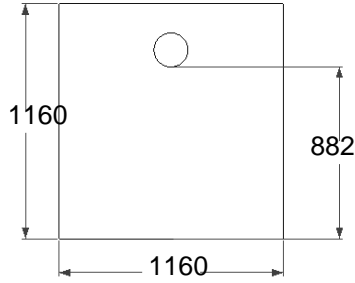

Front view - Inlet

Back view - outlet

Left view

Top view

ISO view

Right view

Specifications

Model: **GTA3300**
 Material: Stainless Steel 304
 Thickness: 1.0 mm
 Inlet pipe size: 6" inch length 4"
 Outlet pipe size: 6" inch length 4"
 Flow rate: 300 GPM
 Capacity: 2635 Liter

DATE : 30/4/2014

NOTE :
 All dimension in MM unless
 otherwise specified

Drawn by : Liza

Checked by : Jackson

Approved by : Marizan

Biomatic Grease Interceptor

KUALITI ALAM HIJAU (M) SDN BHD

DRAWING FOR :