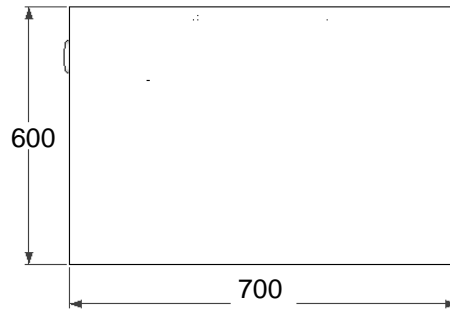

Front view - Inlet

Back view - outlet

Left view

Top view

ISO view

Right view

Specifications

Model: **GTA335**
 Material: Stainless Steel 304
 Thickness: 0.8 mm
 Inlet pipe size: 3" inch length 4"
 Outlet pipe size: 3" inch length 4"
 Flow rate: 35 GPM
 Capacity: 189 Liter