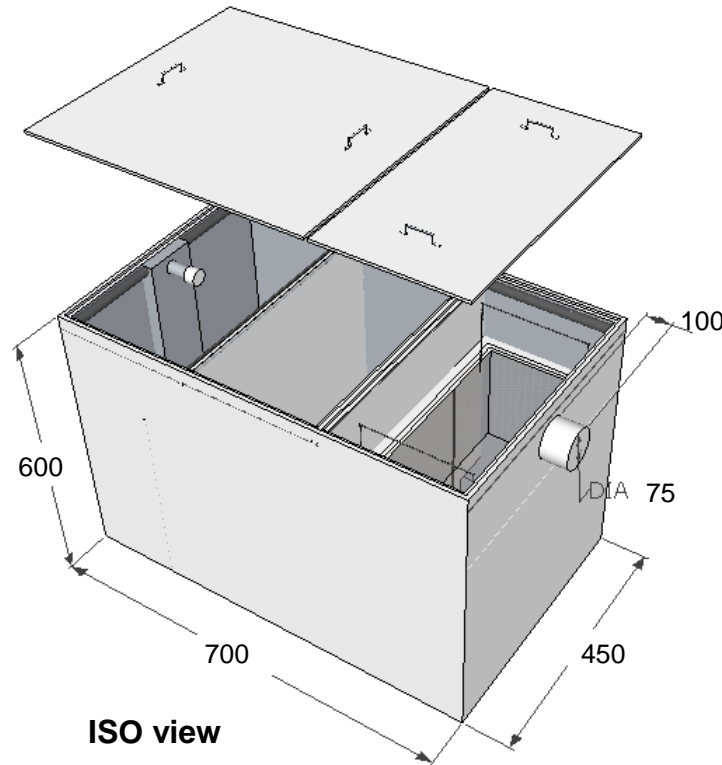

Front view - Inlet

Back view - outlet

Left view

Top view

ISO view

Right view

Specifications

Model: **GTA335**
 Material: Stainless Steel 304
 Thickness: 0.8 mm
 Inlet pipe size: 3" inch length 4"
 Outlet pipe size: 3" inch length 4"
 Flow rate: 35 GPM
 Capacity: 189 Liter

SIRIM: YES
 Patent: YES
 Trade Mark: EJAU
 Warranty: 5 Years
 Ready Stock: YES
 Delivery: Between 3 days
 Own Factory: YES, In Selangor

KUALITI ALAM HIJAU (M) SDN BHD

DRAWING FOR :

DRAWING DESCRIPTION :
 Material : Stainless Steel 304 Non Rusted

DATE : 30/4/2014

NOTE :
 All dimension in MM unless
 otherwise specified

Drawn by : Liza

Checked by : Jackson

Approved by : Marizan

Biomatic Grease Interceptor

KUALITI ALAM HIJAU (M) SDN BHD

DRAWING FOR :