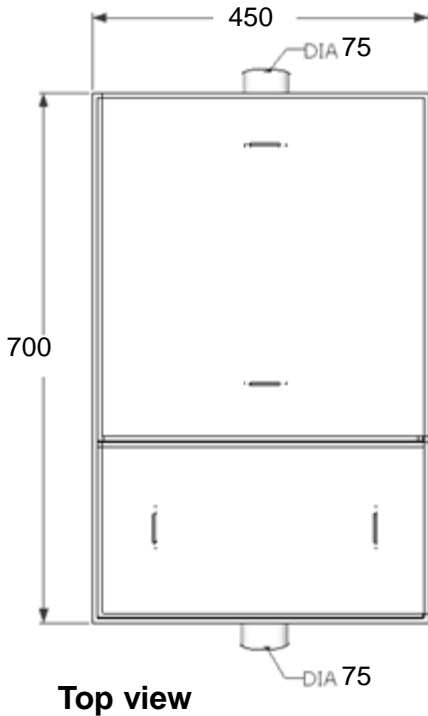

Front view - Inlet

Back view - outlet

Left view

Top view

ISO view

Right view

Specifications

Model: **GTA335**
 Material: Stainless Steel 304
 Thickness: 0.8 mm
 Inlet pipe size: 3" inch length 4"
 Outlet pipe size: 3" inch length 4"
 Flow rate: 35 GPM
 Capacity: 189 Liter

DATE : 30/4/2014

NOTE :
 All dimension in MM unless
 otherwise specified

Drawn by : Liza

Checked by : Jackson

Approved by : Marizan

Biomatic Grease Interceptor

KUALITI ALAM HIJAU (M) SDN BHD

DRAWING FOR :

DRAWING DESCRIPTION :
Material : Stainless Steel 304 Non Rusted

DATE : 30/4/2014

NOTE :
All dimension in MM unless otherwise specified

Drawn by : Liza

Checked by : Jackson Wong

Approved by : Marizan