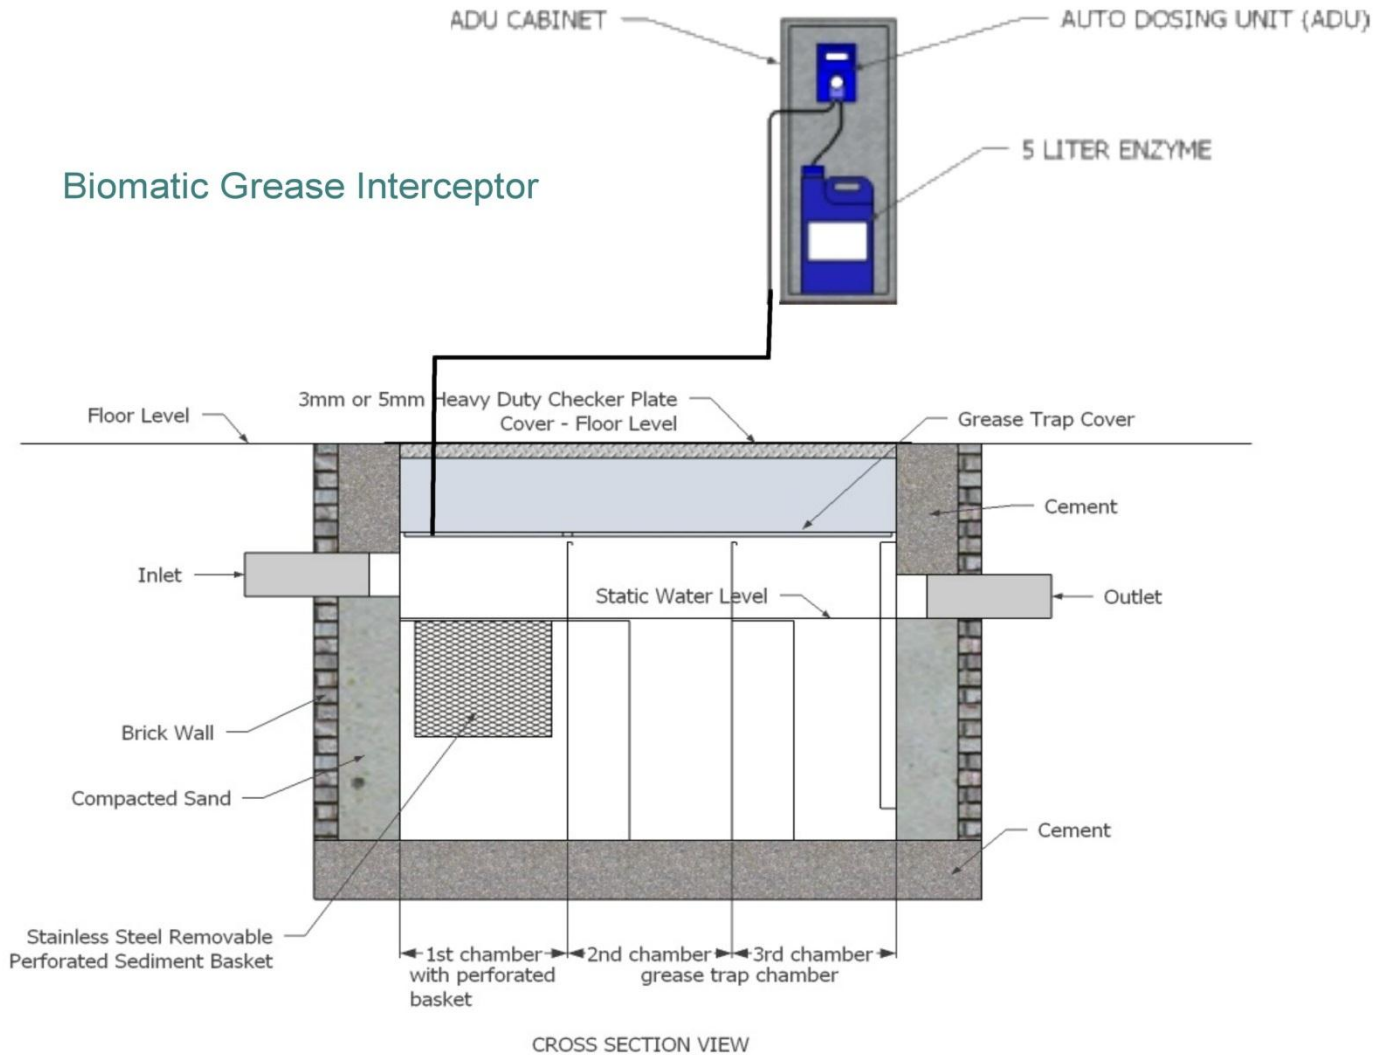

Front view - Inlet

Back view - outlet

Left view

Top view

ISO view

Right view

Specifications

Model: **GTA335**
 Material: Stainless Steel 304
 Thickness: 0.8 mm
 Inlet pipe size: 3" inch length 4"
 Outlet pipe size: 3" inch length 4"
 Flow rate: 35 GPM
 Capacity: 189 Liter

DATE : 30/4/2014

NOTE :
 All dimension in MM unless
 otherwise specified

Drawn by : Liza

Checked by : Jackson

Approved by : Marizan

Biomatic Grease Interceptor

KUALITI ALAM HIJAU (M) SDN BHD

DRAWING FOR :

DRAWING DESCRIPTION :
Material : Stainless Steel 304 Non Rusted

DATE : 30/4/2014

NOTE :
All dimension in MM unless otherwise specified

Drawn by : Liza

Checked by : Jackson Wong

Approved by : Marizan