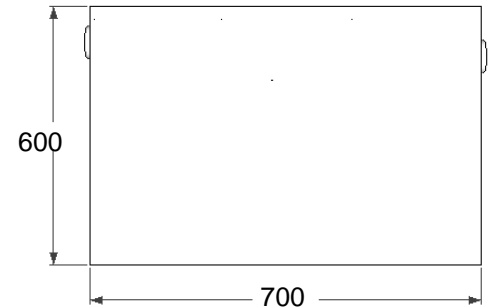

Front view - Inlet

Back view - outlet

Left view

Top view

ISO view

Right view

Specifications

Model: **GTA335**
 Material: Stainless Steel 304
 Thickness: 0.8 mm
 Inlet pipe size: 3" inch length 4"
 Outlet pipe size: 3" inch length 4"
 Flow rate: 35 GPM
 Capacity: 189 Liter