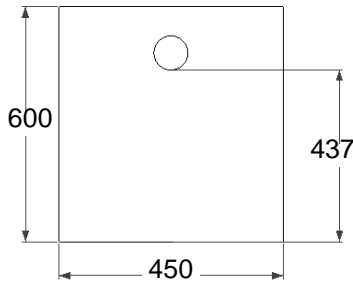

Front view - Inlet

Back view - outlet

Left view

Top view

ISO view

Right view

Specifications

Model: **GTA335**
 Material: Stainless Steel 304
 Thickness: 0.8 mm
 Inlet pipe size: 3" inch length 4"
 Outlet pipe size: 3" inch length 4"
 Flow rate: 35 GPM
 Capacity: 189 Liter