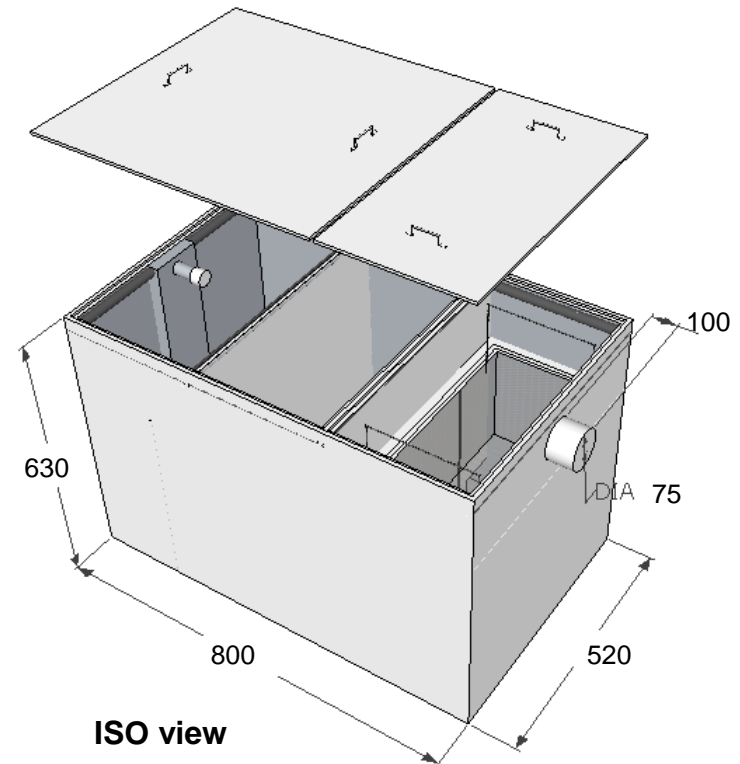

Front view - Inlet

Back view - outlet

Left view

Specifications

Model: **GTA350**
 Material: Stainless Steel 304
 Thickness: 0.8 mm
 Inlet pipe size: 3 " inch length 4"
 Outlet pipe size: 3 " inch length 4"
 Flow rate: 50 GPM
 Capacity: 262 Liter

SIRIM: YES
 Patent: YES
 Trade Mark: EJAU
 Warranty: 5 Years
 Ready Stock: YES
 Delivery: Between 3 days
 Own Factory: YES, In Selangor

Top view

ISO view

Right view

KUALITI ALAM HIJAU (M) SDN BHD

DRAWING FOR :	DRAWING DESCRIPTION : Material : Stainless Steel 304 Non Rusted	DATE : 30/4/2014 NOTE : All dimension in MM unless otherwise specified	Drawn by : Liza
			Checked by : Jackson
			Approved by : Marizan

Biomatic Grease Interceptor

KUALITI ALAM HIJAU (M) SDN BHD

DRAWING FOR :

DRAWING DESCRIPTION :
Material : Stainless Steel 304 Non Rusted

DATE : 30/4/2014

NOTE :
All dimension in MM unless otherwise specified