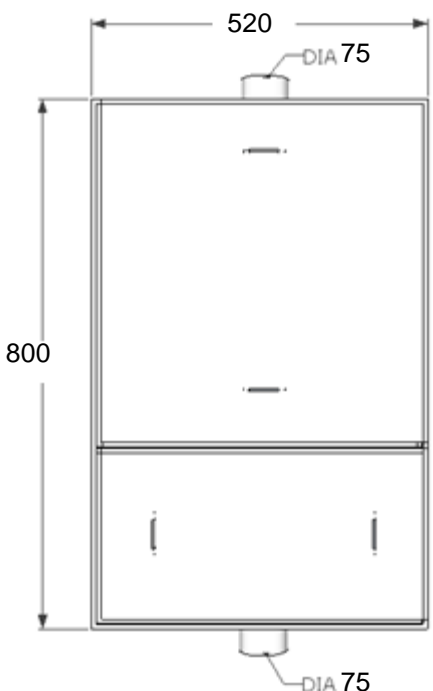

Front view - Inlet

Back view - outlet

Left view

Specifications

Model: **GTA350**
 Material: Stainless Steel 304
 Thickness: 0.8 mm
 Inlet pipe size: 3 " inch length 4"
 Outlet pipe size: 3 " inch length 4"
 Flow rate: 50 GPM
 Capacity: 262 Liter

SIRIM: YES
 Patent: YES
 Trade Mark: EJAU
 Warranty: 5 Years
 Ready Stock: YES
 Delivery: Between 3 days
 Own Factory: YES, In Selangor

Top view

ISO view

Right view

KUALITI ALAM HIJAU (M) SDN BHD

DRAWING FOR :	DRAWING DESCRIPTION : Material : Stainless Steel 304 Non Rusted	DATE : 30/4/2014 NOTE : All dimension in MM unless otherwise specified	Drawn by : Liza
			Checked by : Jackson
			Approved by : Marizan

Biomatic Grease Interceptor

KUALITI ALAM HIJAU (M) SDN BHD

DRAWING FOR :

DRAWING DESCRIPTION :
Material : Stainless Steel 304 Non Rusted

DATE : 30/4/2014

NOTE :
All dimension in MM unless otherwise specified