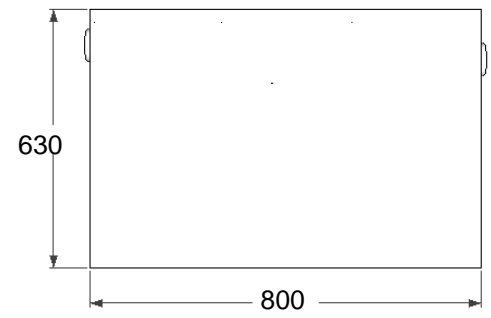

Right view

KUALITI ALAM HIJAU (M) SDN BHD

DRAWING FOR :	DRAWING DESCRIPTION : Material : Stainless Steel 304 Non Rusted	DATE : 30/4/2014 NOTE : All dimension in MM unless otherwise specified	Drawn by : Liza
			Checked by : Jackson
			Approved by : Marizan