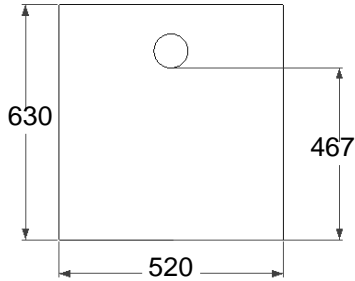

Front view - Inlet

Back view - outlet

Left view

Specifications

Model: **GTA350**
 Material: Stainless Steel 304
 Thickness: 0.8 mm
 Inlet pipe size: 3 " inch length 4"
 Outlet pipe size: 3 " inch length 4"
 Flow rate: 50 GPM
 Capacity: 262 Liter