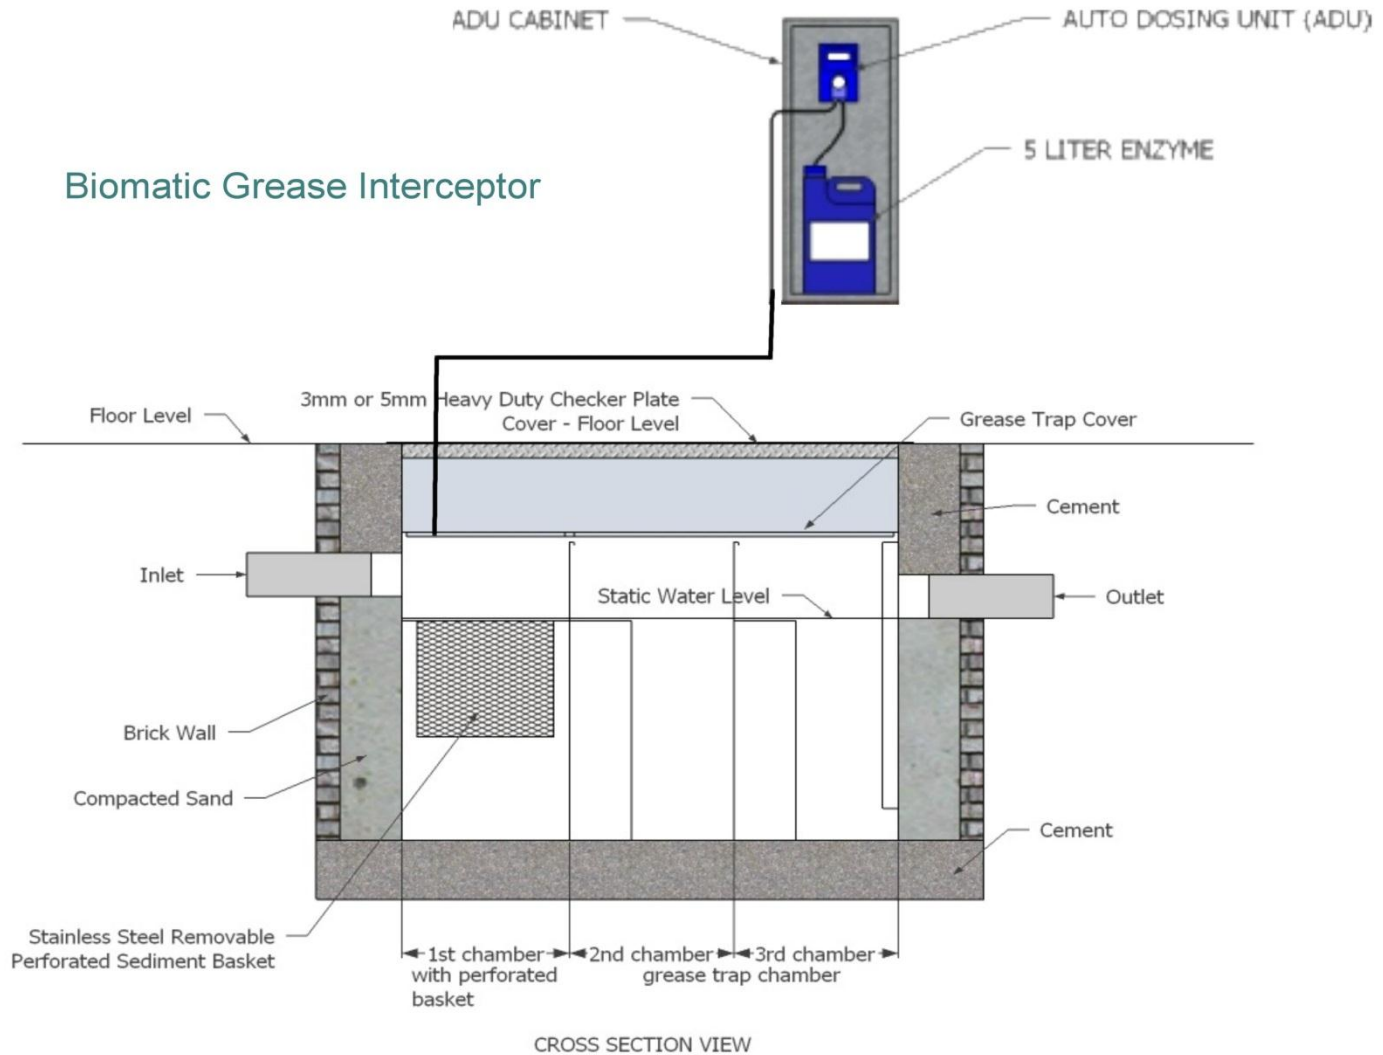

Front view - Inlet

Back view - outlet

Left view

Specifications

Model: **GTA350**
 Material: Stainless Steel 304
 Thickness: 0.8 mm
 Inlet pipe size: 3 " inch length 4"
 Outlet pipe size: 3 " inch length 4"
 Flow rate: 50 GPM
 Capacity: 262 Liter

SIRIM: YES
 Patent: YES
 Trade Mark: EJAU
 Warranty: 5 Years
 Ready Stock: YES
 Delivery: Between 3 days
 Own Factory: YES, In Selangor

Top view

ISO view

Right view

KUALITI ALAM HIJAU (M) SDN BHD

DRAWING FOR :	DRAWING DESCRIPTION : Material : Stainless Steel 304 Non Rusted	DATE : 30/4/2014 NOTE : All dimension in MM unless otherwise specified	Drawn by : Liza
			Checked by : Jackson
			Approved by : Marizan

Biomatic Grease Interceptor

KUALITI ALAM HIJAU (M) SDN BHD

DRAWING FOR :

DRAWING DESCRIPTION :
Material : Stainless Steel 304 Non Rusted

DATE : 30/4/2014

NOTE :
All dimension in MM unless otherwise specified