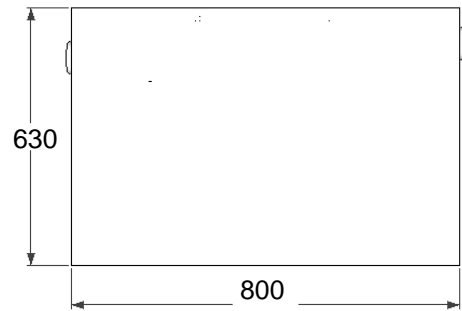

Front view - Inlet

Back view - outlet

Left view

Specifications

Model: **GTA350**
 Material: Stainless Steel 304
 Thickness: 0.8 mm
 Inlet pipe size: 3 " inch length 4"
 Outlet pipe size: 3 " inch length 4"
 Flow rate: 50 GPM
 Capacity: 262 Liter