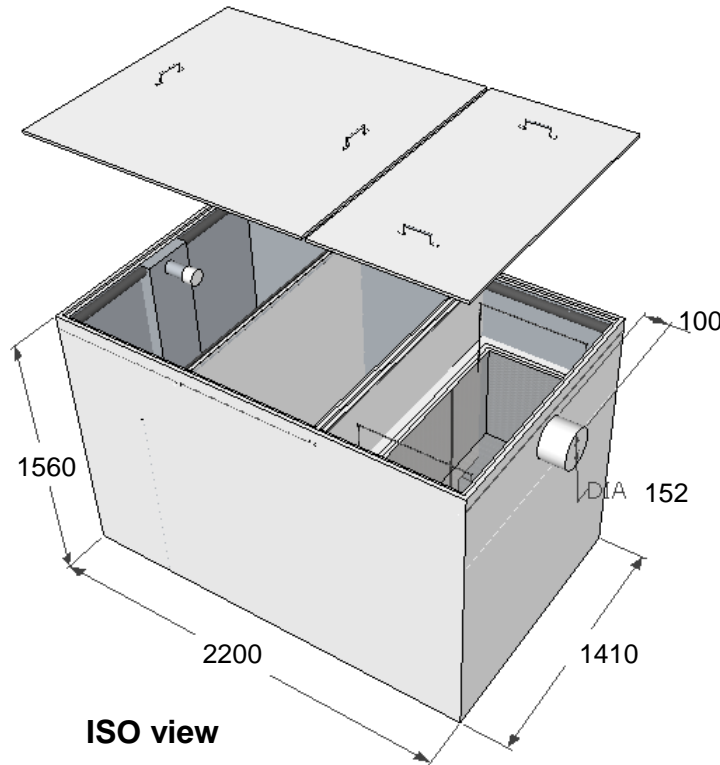

Front view - Inlet

Back view - outlet

Left view

Top view

ISO view

Right view

Specifications

Model: **GTA3500**
 Material: Stainless Steel 304
 Thickness: 1.0 mm
 Inlet pipe size: 6" inch length 4"
 Outlet pipe size: 6" inch length 4"
 Flow rate: 500 GPM
 Capacity: 4839 Liter

SIRIM: YES
 Patent: YES
 Trade Mark: EJAU
 Warranty: 5 Years
 Ready Stock: YES
 Delivery: Between 3 days
 Own Factory: YES, In Selangor

KUALITI ALAM HIJAU (M) SDN BHD

DRAWING FOR :

DRAWING DESCRIPTION :
 Material : Stainless Steel 304 Non Rusted

DATE : 30/4/2014

NOTE :
 All dimension in MM unless otherwise specified

Drawn by : Liza

Checked by : Jackson

Approved by : Marizan

Biomatic Grease Interceptor

KUALITI ALAM HIJAU (M) SDN BHD

DRAWING FOR :