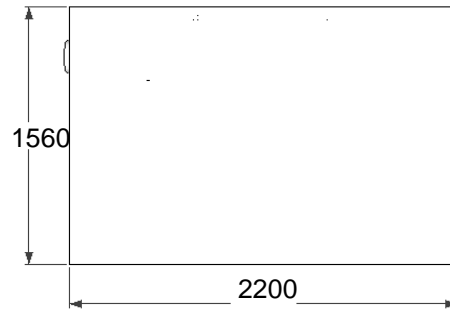

Front view - Inlet

Back view - outlet

Left view

Top view

ISO view

Right view

Specifications

Model: **GTA3500**
 Material: Stainless Steel 304
 Thickness: 1.0 mm
 Inlet pipe size: 6" inch length 4"
 Outlet pipe size: 6" inch length 4"
 Flow rate: 500 GPM
 Capacity: 4839 Liter