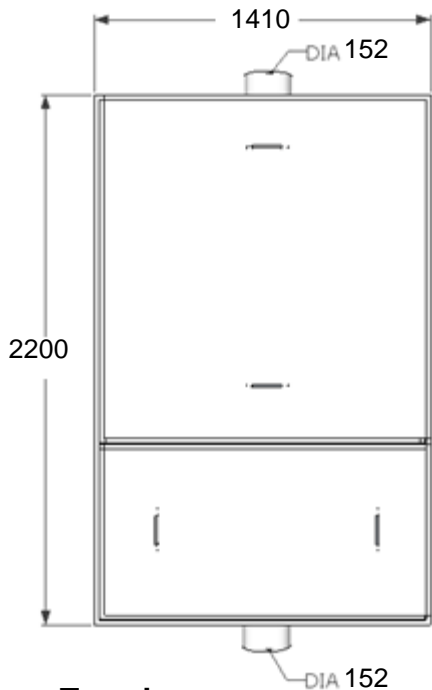

Front view - Inlet

Back view - outlet

Left view

Top view

ISO view

Right view

Specifications

Model: **GTA3500**
 Material: Stainless Steel 304
 Thickness: 1.0 mm
 Inlet pipe size: 6" inch length 4"
 Outlet pipe size: 6" inch length 4"
 Flow rate: 500 GPM
 Capacity: 4839 Liter

DATE : 30/4/2014

NOTE :
 All dimension in MM unless otherwise specified

Drawn by : Liza

Checked by : Jackson

Approved by : Marizan

Biomatic Grease Interceptor

KUALITI ALAM HIJAU (M) SDN BHD

DRAWING FOR :

DRAWING DESCRIPTION :
Material : Stainless Steel 304 Non Rusted

DATE : 30/4/2014

NOTE :
All dimension in MM unless otherwise specified

Drawn by : Liza

Checked by : Jackson Wong

Approved by : Marizan