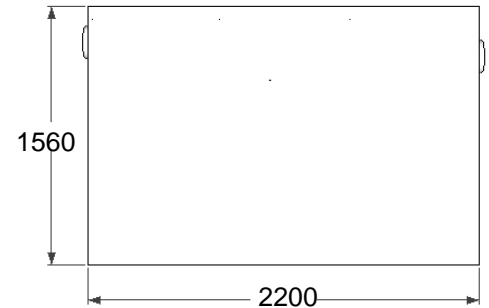

Front view - Inlet

Back view - outlet

Left view

Top view

ISO view

Right view

Specifications

Model: **GTA3500**
 Material: Stainless Steel 304
 Thickness: 1.0 mm
 Inlet pipe size: 6" inch length 4"
 Outlet pipe size: 6" inch length 4"
 Flow rate: 500 GPM
 Capacity: 4839 Liter