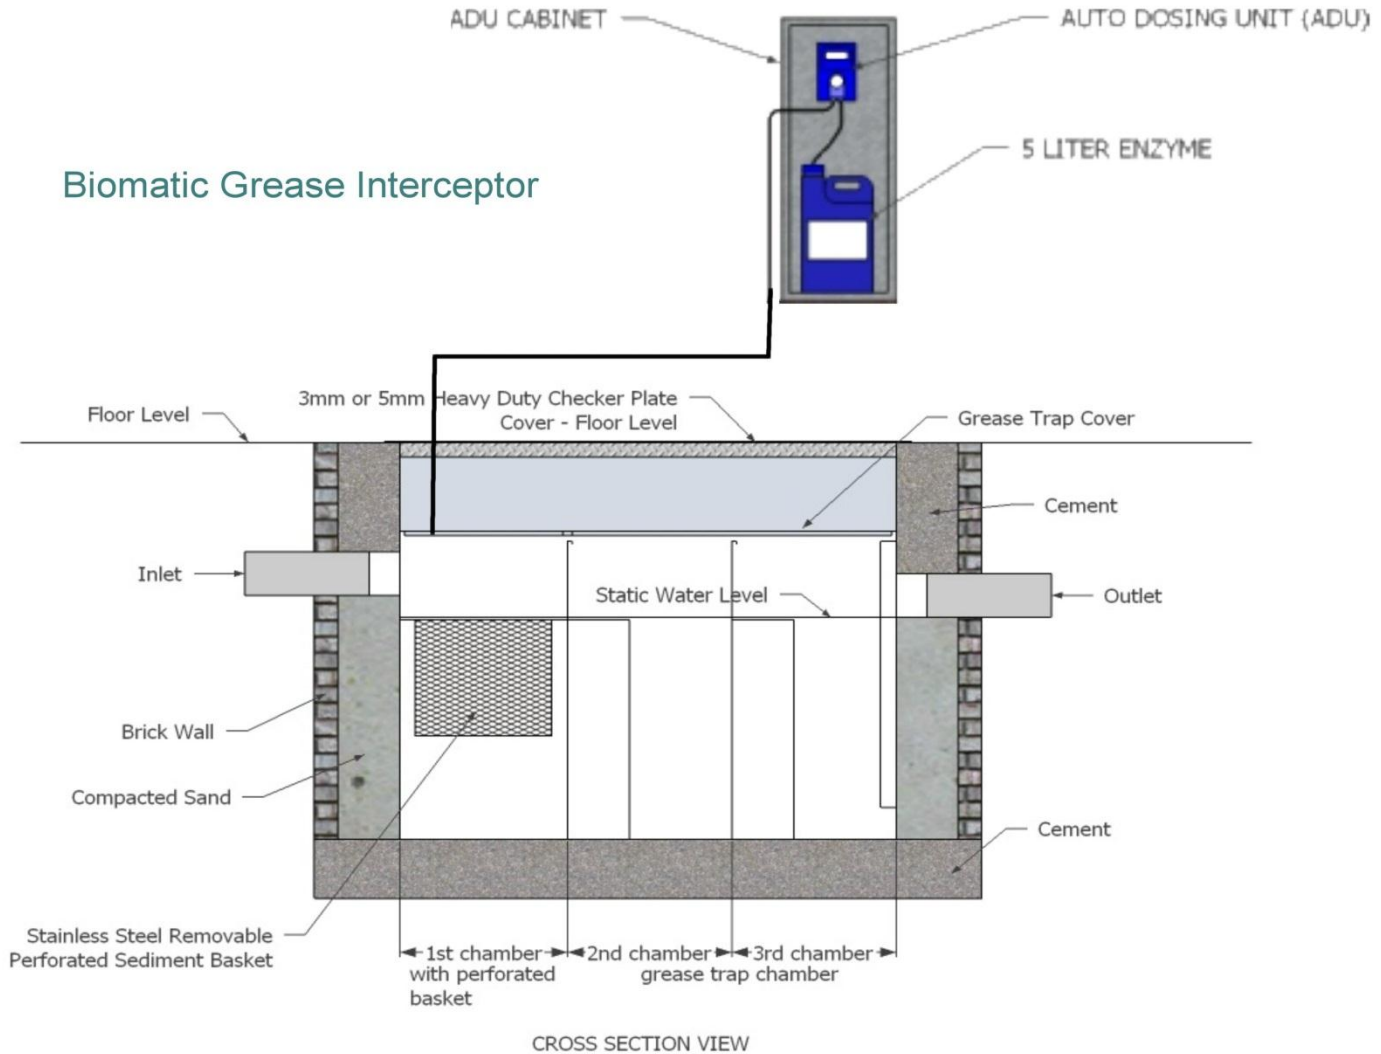

Front view - Inlet

Back view - outlet

Left view

Top view

ISO view

Right view

Specifications

Model: **GTA3500**
 Material: Stainless Steel 304
 Thickness: 1.0 mm
 Inlet pipe size: 6" inch length 4"
 Outlet pipe size: 6" inch length 4"
 Flow rate: 500 GPM
 Capacity: 4839 Liter

DATE : 30/4/2014

NOTE :
 All dimension in MM unless otherwise specified

Drawn by : Liza

Checked by : Jackson

Approved by : Marizan

Biomatic Grease Interceptor

KUALITI ALAM HIJAU (M) SDN BHD

DRAWING FOR :

DRAWING DESCRIPTION :
Material : Stainless Steel 304 Non Rusted

DATE : 30/4/2014

NOTE :
All dimension in MM unless otherwise specified

Drawn by : Liza

Checked by : Jackson Wong

Approved by : Marizan