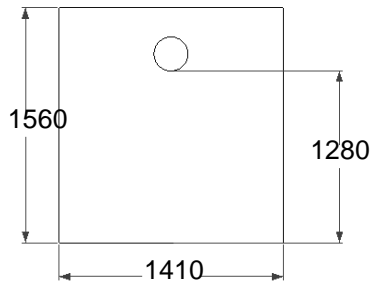

Front view - Inlet

Back view - outlet

Left view

Top view

ISO view

Right view

Specifications

Model: **GTA3500**
 Material: Stainless Steel 304
 Thickness: 1.0 mm
 Inlet pipe size: 6" inch length 4"
 Outlet pipe size: 6" inch length 4"
 Flow rate: 500 GPM
 Capacity: 4839 Liter

DATE : 30/4/2014

NOTE :
 All dimension in MM unless otherwise specified

Drawn by : Liza

Checked by : Jackson

Approved by : Marizan

Biomatic Grease Interceptor

KUALITI ALAM HIJAU (M) SDN BHD

DRAWING FOR :