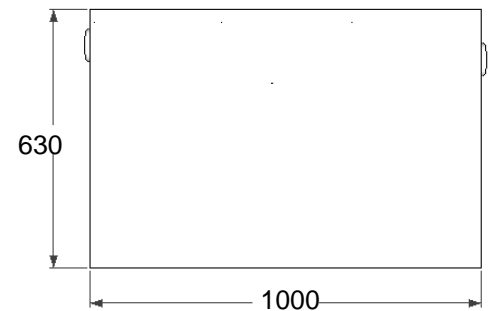

Front view - Inlet

Back view - outlet

Left view

Top view

ISO view

Right view

Specifications

Model: **GTA375**
 Material: Stainless Steel 304
 Thickness: 1.0 mm
 Inlet pipe size: 4" inch length 4"
 Outlet pipe size: 4" inch length 4"
 Flow rate: 75 GPM
 Capacity: 447 Liter