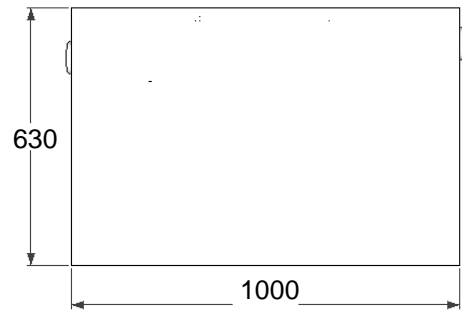

Front view - Inlet

Back view - outlet

Left view

Top view

ISO view

Right view

Specifications

Model: **GTA375**
 Material: Stainless Steel 304
 Thickness: 1.0 mm
 Inlet pipe size: 4" inch length 4"
 Outlet pipe size: 4" inch length 4"
 Flow rate: 75 GPM
 Capacity: 447 Liter