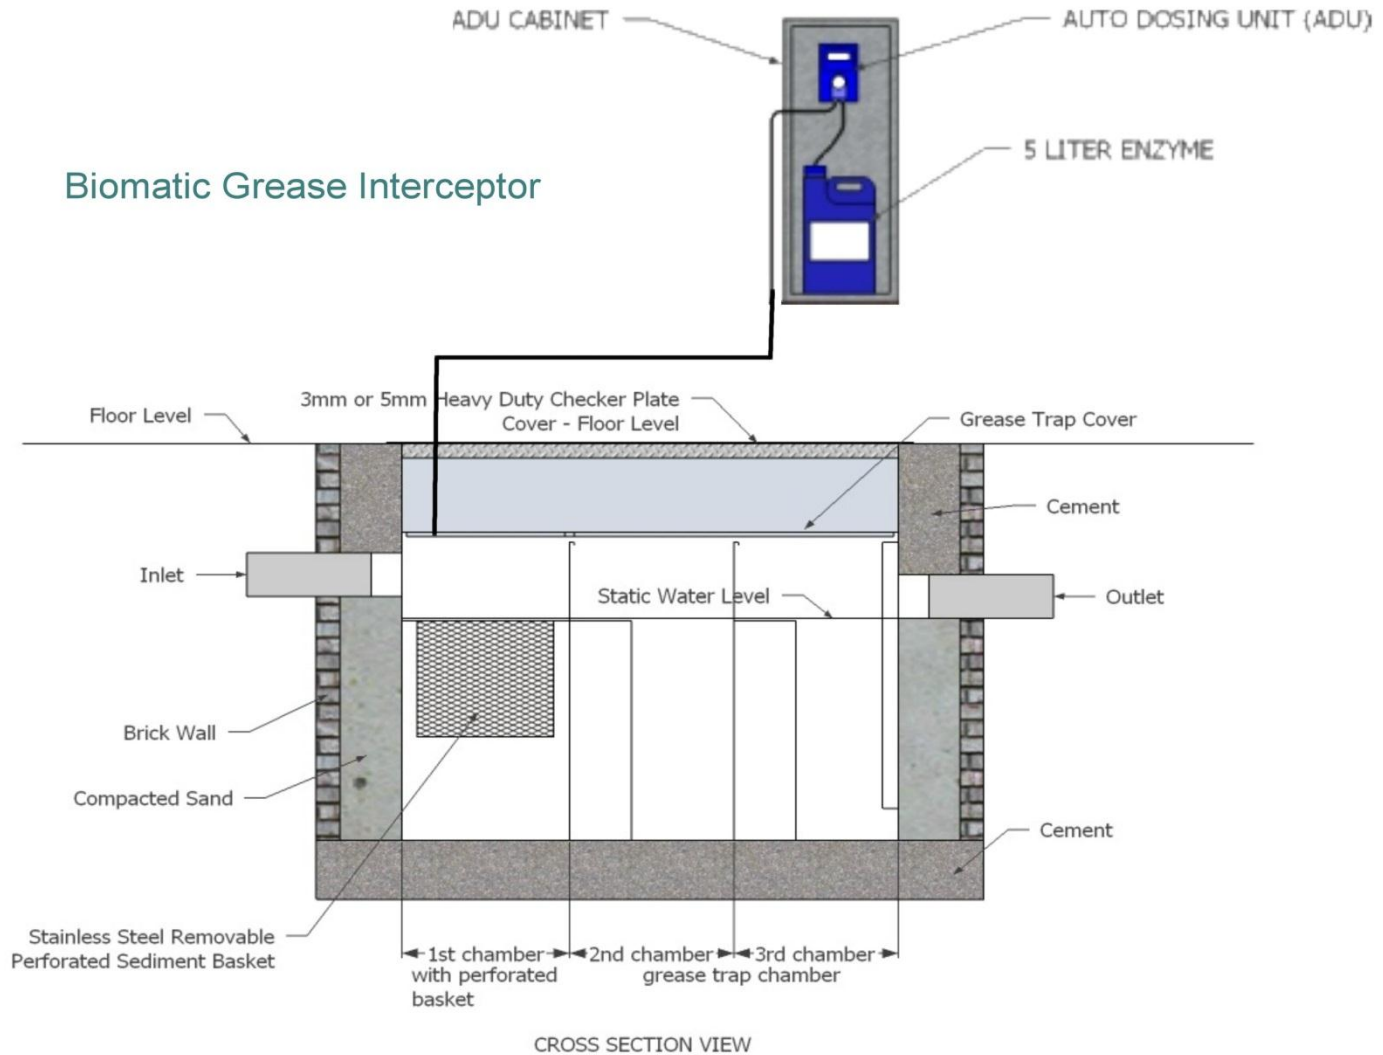

Front view - Inlet

Back view - outlet

Left view

Top view

ISO view

Right view

Specifications

Model: **GTA375**
 Material: Stainless Steel 304
 Thickness: 1.0 mm
 Inlet pipe size: 4" inch length 4"
 Outlet pipe size: 4" inch length 4"
 Flow rate: 75 GPM
 Capacity: 447 Liter

DATE : 30/4/2014
NOTE :
 All dimension in MM unless otherwise specified

Drawn by : Liza
Checked by : Jackson
Approved by : Marizan

Biomatic Grease Interceptor

KUALITI ALAM HIJAU (M) SDN BHD

DRAWING FOR :

DRAWING DESCRIPTION :
Material : Stainless Steel 304 Non Rusted

DATE : 30/4/2014

NOTE :
All dimension in MM unless otherwise specified

Drawn by : Liza

Checked by : Jackson Wong

Approved by : Marizan