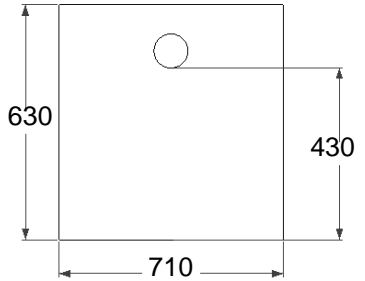

Front view - Inlet

Back view - outlet

Left view

Top view

ISO view

Right view

Specifications

Model: **GTA375**
 Material: Stainless Steel 304
 Thickness: 1.0 mm
 Inlet pipe size: 4" inch length 4"
 Outlet pipe size: 4" inch length 4"
 Flow rate: 75 GPM
 Capacity: 447 Liter

DATE : 30/4/2014

NOTE :
All dimension in MM unless otherwise specified

Drawn by : Liza

Checked by : Jackson Wong

Approved by : Marizan