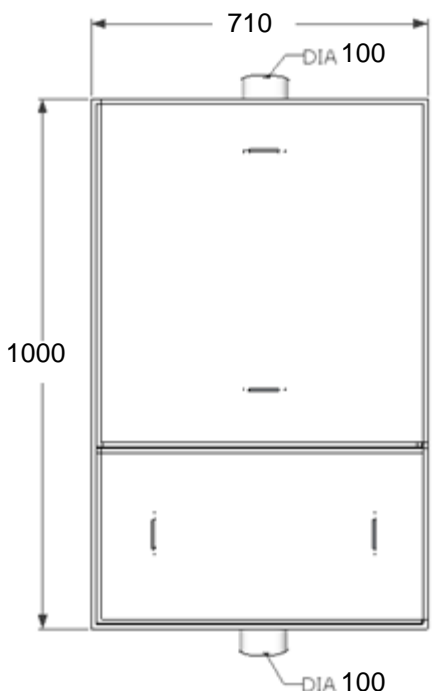

Front view - Inlet

Back view - outlet

Left view

Top view

ISO view

Right view

Specifications

Model: **GTA375**
 Material: Stainless Steel 304
 Thickness: 1.0 mm
 Inlet pipe size: 4" inch length 4"
 Outlet pipe size: 4" inch length 4"
 Flow rate: 75 GPM
 Capacity: 447 Liter

DATE : 30/4/2014
NOTE :
 All dimension in MM unless otherwise specified

Drawn by : Liza
Checked by : Jackson
Approved by : Marizan

Biomatic Grease Interceptor

KUALITI ALAM HIJAU (M) SDN BHD

DRAWING FOR :

DRAWING DESCRIPTION :
Material : Stainless Steel 304 Non Rusted

DATE : 30/4/2014

NOTE :
All dimension in MM unless otherwise specified

Drawn by : Liza

Checked by : Jackson Wong

Approved by : Marizan