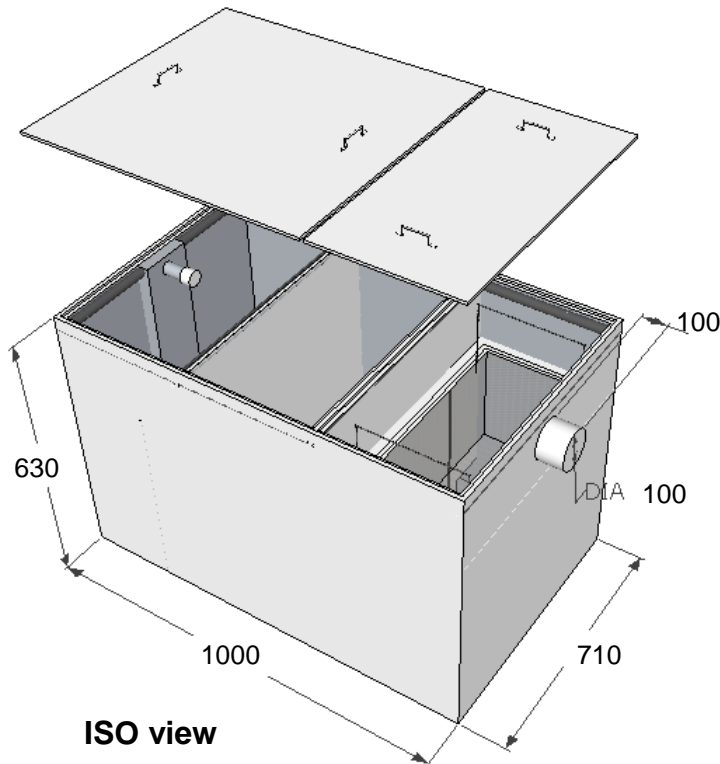

Front view - Inlet

Back view - outlet

Left view

Top view

ISO view

Right view

Specifications

Model: **GTA375**
 Material: Stainless Steel 304
 Thickness: 1.0 mm
 Inlet pipe size: 4" inch length 4"
 Outlet pipe size: 4" inch length 4"
 Flow rate: 75 GPM
 Capacity: 447 Liter

SIRIM: YES
 Patent: YES
 Trade Mark: EJAU
 Warranty: 5 Years
 Ready Stock: YES
 Delivery: Between 3 days
 Own Factory: YES, In Selangor

KUALITI ALAM HIJAU (M) SDN BHD

DRAWING FOR :

DRAWING DESCRIPTION :
 Material : Stainless Steel 304 Non Rusted

DATE : 30/4/2014
NOTE :
 All dimension in MM unless otherwise specified

Drawn by : Liza
Checked by : Jackson
Approved by : Marizan

Biomatic Grease Interceptor

KUALITI ALAM HIJAU (M) SDN BHD

DRAWING FOR :

DRAWING DESCRIPTION :
Material : Stainless Steel 304 Non Rusted

DATE : 30/4/2014

NOTE :
All dimension in MM unless otherwise specified

Drawn by : Liza

Checked by : Jackson Wong

Approved by : Marizan