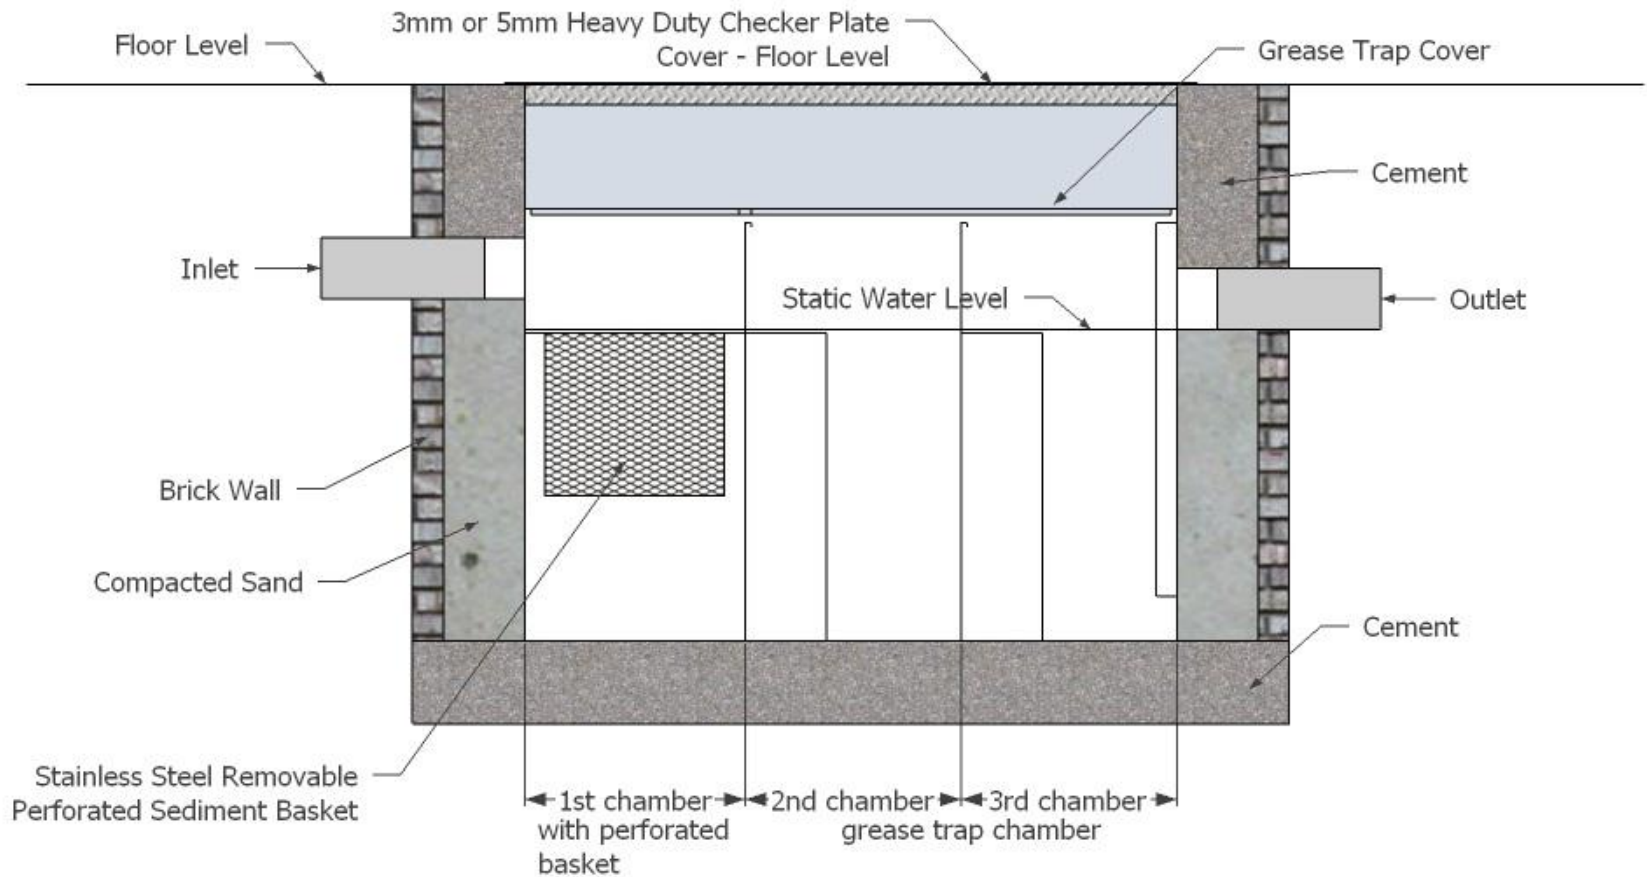

CROSS SECTION VIEW

KUALITI ALAM HIJAU (M) SDN BHD

DRAWING FOR :

DRAWING DESCRIPTION :
Material : Stainless Steel 304 Non Rusted

DATE : 30/4/2014
NOTE :
All dimension in MM unless otherwise specified

Drawn by : Liza
Checked by : Jackson Wong
Approved by : Marizan