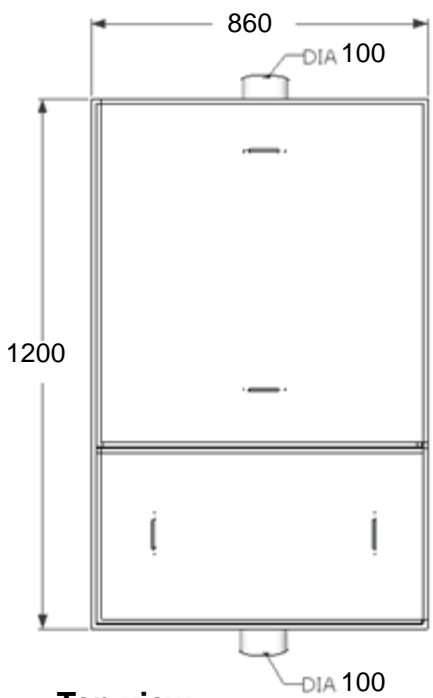

Front view - Inlet

Back view - outlet

Left view

Top view

ISO view

Right view

Specifications

Model: **GTA3100**
 Material: Stainless Steel 304
 Thickness: 1.0 mm
 Inlet pipe size: 4" inch length 4"
 Outlet pipe size: 4" inch length 4"
 Flow rate: 100 GPM
 Capacity: 866 Liter

SIRIM: YES
 Patent: YES
 Trade Mark: EJAU
 Warranty: 5 Years
 Ready Stock: YES
 Delivery: Between 3 days
 Own Factory: YES, In Selangor

KUALITI ALAM HIJAU (M) SDN BHD

DRAWING FOR :

DRAWING DESCRIPTION :
 Material : Stainless Steel 304 Non Rusted

DATE : 30/4/2014
NOTE :
 All dimension in MM unless otherwise specified

Drawn by : Liza
Checked by : Jackson
Approved by : Marizan

CROSS SECTION VIEW

KUALITI ALAM HIJAU (M) SDN BHD

DRAWING FOR :

DRAWING DESCRIPTION :
Material : Stainless Steel 304 Non Rusted

DATE : 30/4/2014
NOTE :
All dimension in MM unless otherwise specified

Drawn by : Liza
Checked by : Jackson Wong
Approved by : Marizan