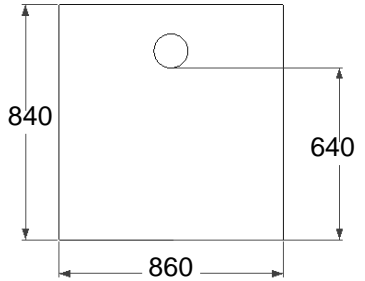

Front view - Inlet

Back view - outlet

Left view

Top view

ISO view

Right view

Specifications

Model: **GTA3100**
 Material: Stainless Steel 304
 Thickness: 1.0 mm
 Inlet pipe size: 4" inch length 4"
 Outlet pipe size: 4" inch length 4"
 Flow rate: 100 GPM
 Capacity: 866 Liter

DATE : 30/4/2014
NOTE :
 All dimension in MM unless otherwise specified

Drawn by : Liza
Checked by : Jackson
Approved by : Marizan

CROSS SECTION VIEW

KUALITI ALAM HIJAU (M) SDN BHD

DRAWING FOR :

DRAWING DESCRIPTION :
Material : Stainless Steel 304 Non Rusted

DATE : 30/4/2014
NOTE :
All dimension in MM unless otherwise specified

Drawn by : Liza
Checked by : Jackson Wong
Approved by : Marizan