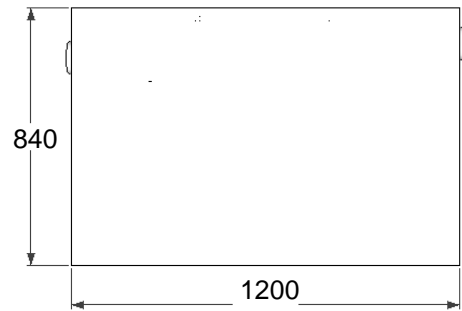

Front view - Inlet

Back view - outlet

Left view

Top view

ISO view

Right view

Specifications

Model: **GTA3100**
 Material: Stainless Steel 304
 Thickness: 1.0 mm
 Inlet pipe size: 4" inch length 4"
 Outlet pipe size: 4" inch length 4"
 Flow rate: 100 GPM
 Capacity: 866 Liter