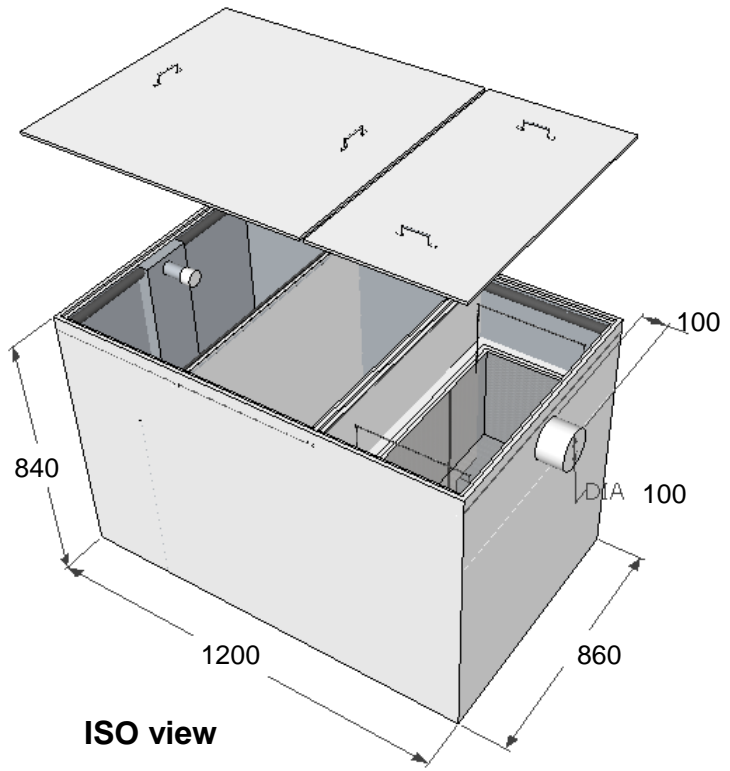

Front view - Inlet

Back view - outlet

Left view

Top view

ISO view

Right view

Specifications

Model: **GTA3100**
 Material: Stainless Steel 304
 Thickness: 1.0 mm
 Inlet pipe size: 4" inch length 4"
 Outlet pipe size: 4" inch length 4"
 Flow rate: 100 GPM
 Capacity: 866 Liter

SIRIM: YES
 Patent: YES
 Trade Mark: EJAU
 Warranty: 5 Years
 Ready Stock: YES
 Delivery: Between 3 days
 Own Factory: YES, In Selangor

KUALITI ALAM HIJAU (M) SDN BHD

DRAWING FOR :

DRAWING DESCRIPTION :
 Material : Stainless Steel 304 Non Rusted

DATE : 30/4/2014
NOTE :
 All dimension in MM unless otherwise specified

Drawn by : Liza
Checked by : Jackson
Approved by : Marizan

CROSS SECTION VIEW

KUALITI ALAM HIJAU (M) SDN BHD

DRAWING FOR :

DRAWING DESCRIPTION :
Material : Stainless Steel 304 Non Rusted

DATE : 30/4/2014
NOTE :
All dimension in MM unless otherwise specified

Drawn by : Liza
Checked by : Jackson Wong
Approved by : Marizan