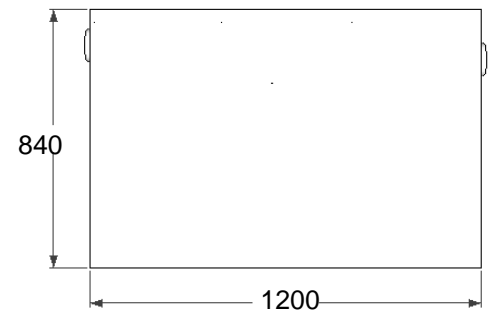

Front view - Inlet

Back view - outlet

Left view

Top view

ISO view

Right view

Specifications

Model: **GTA3100**
 Material: Stainless Steel 304
 Thickness: 1.0 mm
 Inlet pipe size: 4" inch length 4"
 Outlet pipe size: 4" inch length 4"
 Flow rate: 100 GPM
 Capacity: 866 Liter