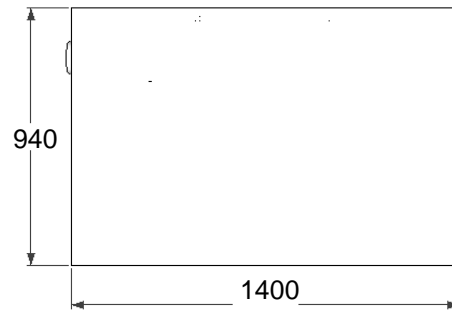

Front view - Inlet

Back view - outlet

Left view

Top view

ISO view

Right view

Specifications

Model: **GTA3150**
 Material: Stainless Steel 304
 Thickness: 1.0 mm
 Inlet pipe size: " inch length 4"
 Outlet pipe size: " inch length 4"
 Flow rate: 150 GPM
 Capacity: 1197 Liter