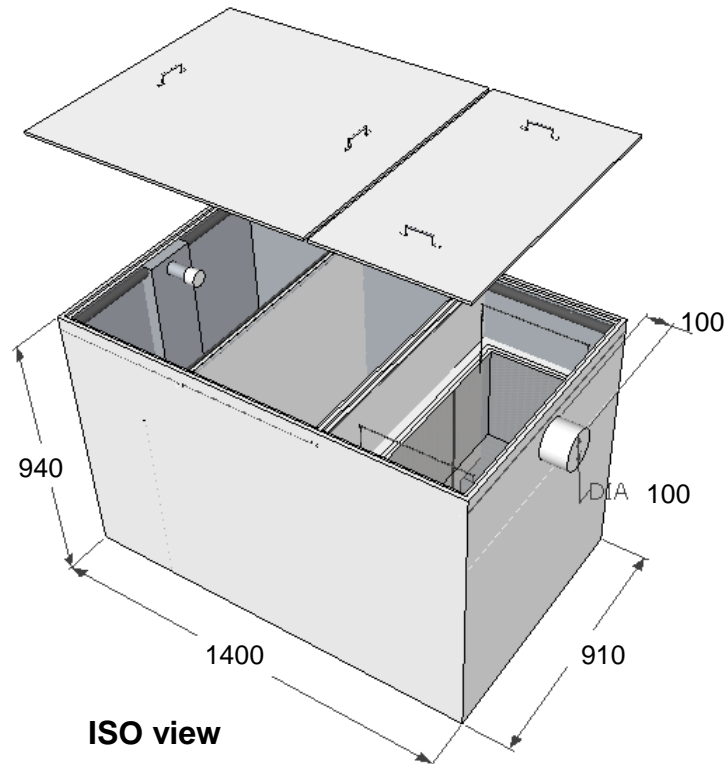

Front view - Inlet

Back view - outlet

Left view

Top view

ISO view

Right view

Specifications

Model: **GTA3150**
 Material: Stainless Steel 304
 Thickness: 1.0 mm
 Inlet pipe size: " inch length 4"
 Outlet pipe size: " inch length 4"
 Flow rate: 150 GPM
 Capacity: 1197 Liter

SIRIM: YES
 Patent: YES
 Trade Mark: EJAU
 Warranty: 5 Years
 Ready Stock: YES
 Delivery: Between 3 days
 Own Factory: YES, In Selangor

KUALITI ALAM HIJAU (M) SDN BHD

DRAWING FOR :

DRAWING DESCRIPTION :
 Material : Stainless Steel 304 Non Rusted

DATE : 30/4/2014

NOTE :
 All dimension in MM unless
 otherwise specified

Drawn by : Liza

Checked by : Jackson

Approved by : Marizan

CROSS SECTION VIEW

KUALITI ALAM HIJAU (M) SDN BHD

DRAWING FOR :