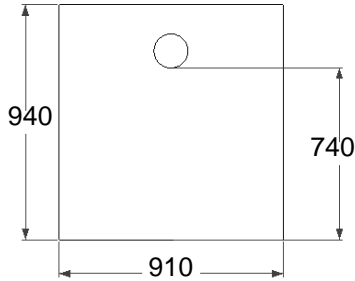

Front view - Inlet

Back view - outlet

Left view

Top view

ISO view

Right view

Specifications

Model: **GTA3150**
 Material: Stainless Steel 304
 Thickness: 1.0 mm
 Inlet pipe size: " inch length 4"
 Outlet pipe size: " inch length 4"
 Flow rate: 150 GPM
 Capacity: 1197 Liter

DATE : 30/4/2014

NOTE :
 All dimension in MM unless
 otherwise specified

Drawn by : Liza

Checked by : Jackson

Approved by : Marizan

CROSS SECTION VIEW

KUALITI ALAM HIJAU (M) SDN BHD

DRAWING FOR :