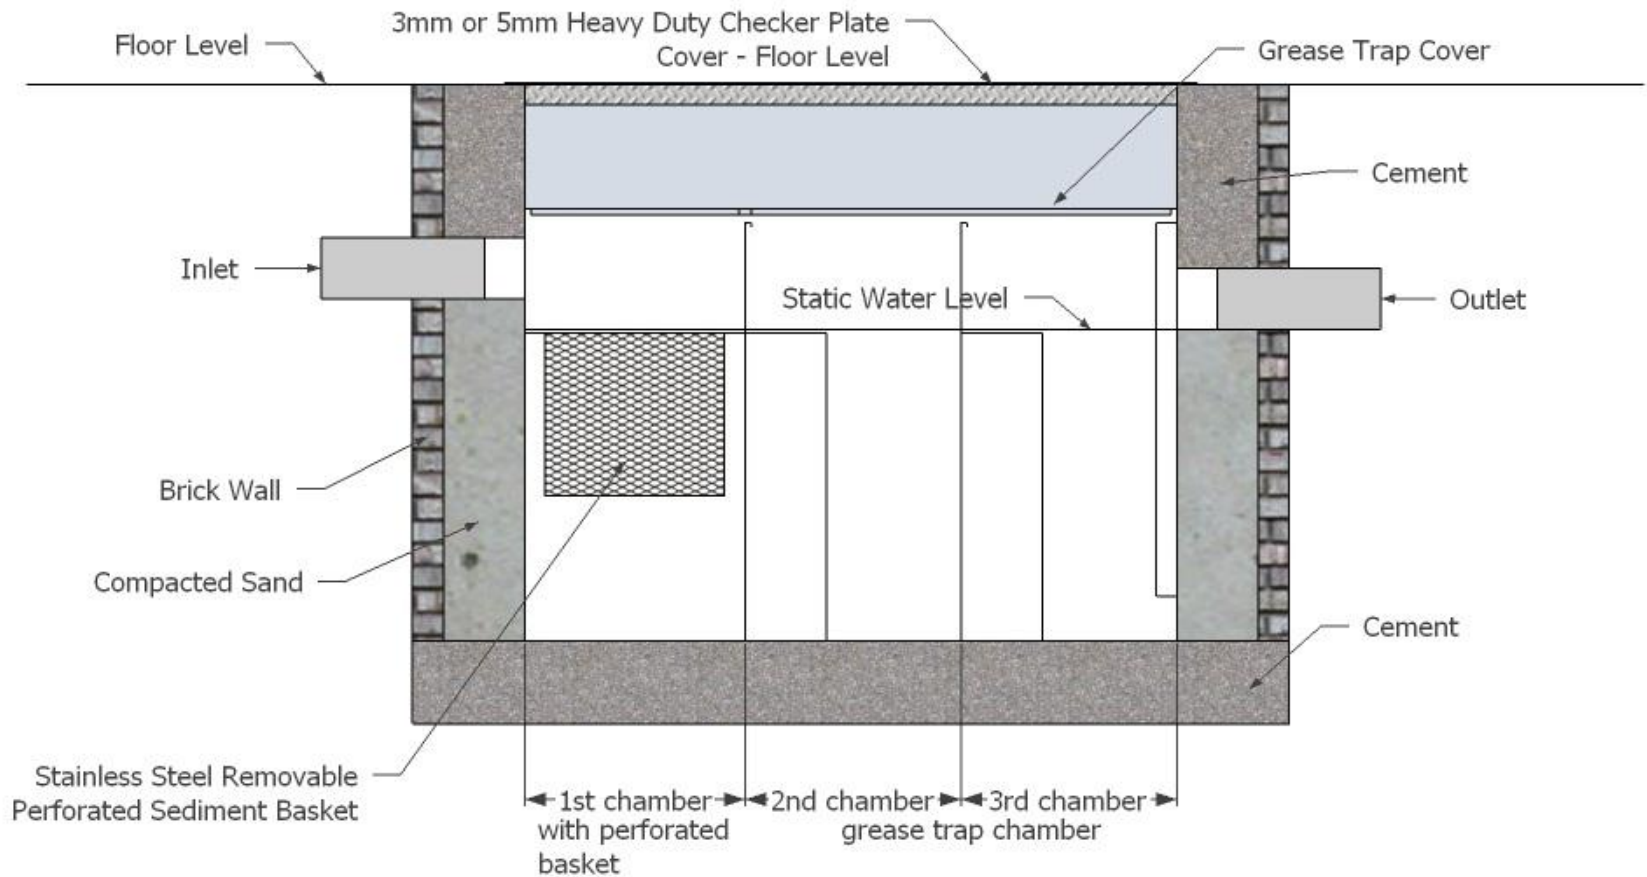

Front view - Inlet

Back view - outlet

Left view

Top view

ISO view

Right view

Specifications

Model: **GTA3150**
 Material: Stainless Steel 304
 Thickness: 1.0 mm
 Inlet pipe size: " inch length 4"
 Outlet pipe size: " inch length 4"
 Flow rate: 150 GPM
 Capacity: 1197 Liter

DATE : 30/4/2014

NOTE :
 All dimension in MM unless
 otherwise specified

Drawn by : Liza

Checked by : Jackson

Approved by : Marizan

CROSS SECTION VIEW

KUALITI ALAM HIJAU (M) SDN BHD

DRAWING FOR :