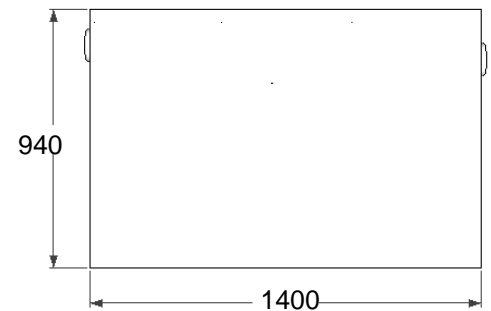

Front view - Inlet

Back view - outlet

Left view

Top view

ISO view

Right view

Specifications

Model: **GTA3150**
 Material: Stainless Steel 304
 Thickness: 1.0 mm
 Inlet pipe size: " inch length 4"
 Outlet pipe size: " inch length 4"
 Flow rate: 150 GPM
 Capacity: 1197 Liter