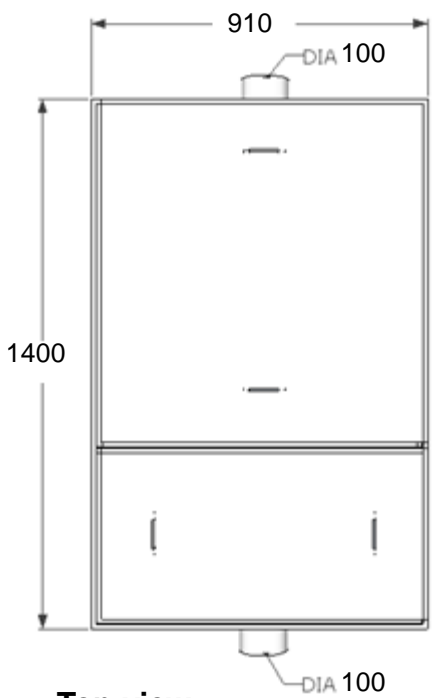

Front view - Inlet

Back view - outlet

Left view

Top view

ISO view

Right view

Specifications

Model: **GTA3150**
 Material: Stainless Steel 304
 Thickness: 1.0 mm
 Inlet pipe size: " inch length 4"
 Outlet pipe size: " inch length 4"
 Flow rate: 150 GPM
 Capacity: 1197 Liter

DATE : 30/4/2014

NOTE :
 All dimension in MM unless
 otherwise specified

Drawn by : Liza

Checked by : Jackson

Approved by : Marizan

CROSS SECTION VIEW

KUALITI ALAM HIJAU (M) SDN BHD

DRAWING FOR :

DRAWING DESCRIPTION :
Material : Stainless Steel 304 Non Rusted

DATE : 30/4/2014

NOTE :
All dimension in MM unless otherwise specified

Drawn by : Liza

Checked by : Jackson Wong

Approved by : Marizan