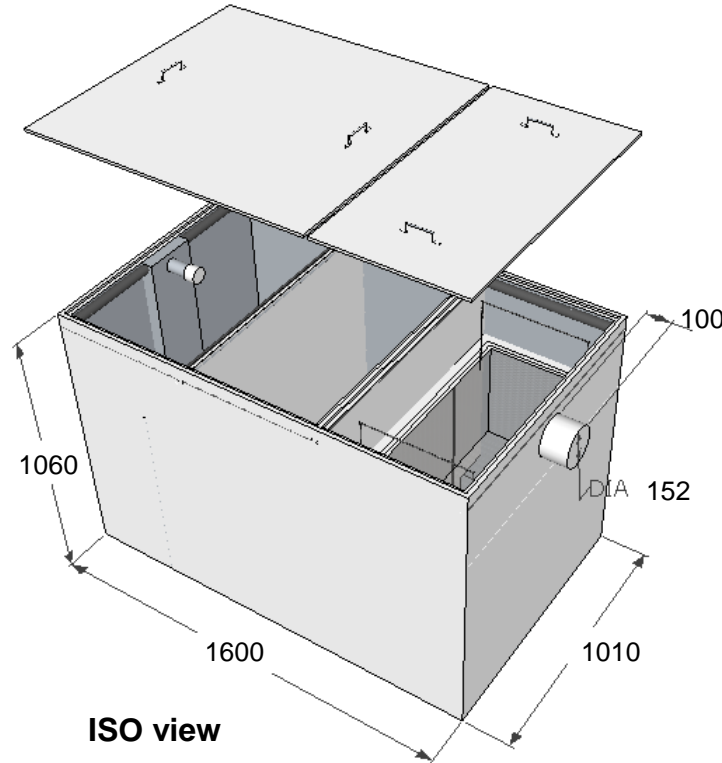

Specifications

Model: **GTA3200**
Material: Stainless Steel 304
Thickness: 1.0 mm
Inlet pipe size: 6" inch length 4"
Outlet pipe size: 6" inch length 4"
Flow rate: 200GPM
Capacity: 1712 Liter

SIRIM: YES
Patent: YES
Trade Mark: EJAU
Warranty: 5 Years
Ready Stock: YES
Delivery: Between 3 days
Own Factory: YES, In Selangor

ISO view

KUALITI ALAM HIJAU (M) SDN BHD

DRAWING FOR :

DRAWING DESCRIPTION :
Material : Stainless Steel 304 Non Rusted

DATE : 30/4/2014

NOTE :
All dimension in MM unless otherwise specified

Drawn by : Liza

Checked by : Jackson

Approved by : Marizan