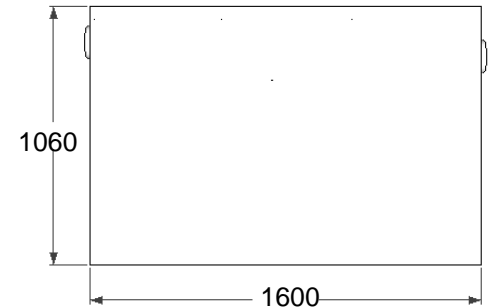

Right view

KUALITI ALAM HIJAU (M) SDN BHD

DRAWING FOR :

DRAWING DESCRIPTION :
Material : Stainless Steel 304 Non Rusted

DATE : 30/4/2014

NOTE :
All dimension in MM unless otherwise specified

Drawn by : Liza

Checked by : Jackson

Approved by : Marizan