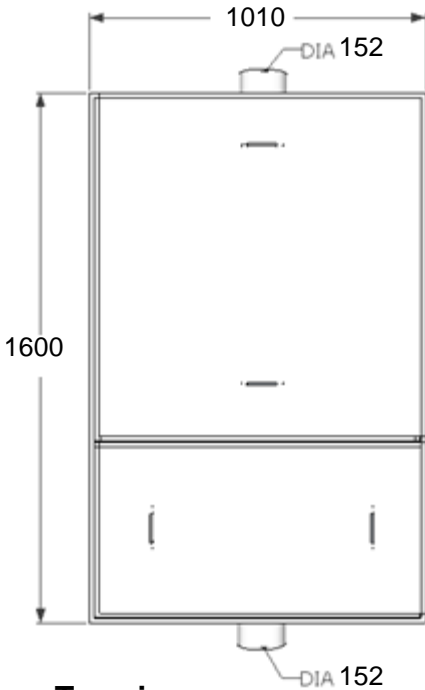

Specifications

Model: **GTA3200**
Material: Stainless Steel 304
Thickness: 1.0 mm
Inlet pipe size: 6" inch length 4"
Outlet pipe size: 6" inch length 4"
Flow rate: 200GPM
Capacity: 1712 Liter

SIRIM: YES
Patent: YES
Trade Mark: EJAU
Warranty: 5 Years
Ready Stock: YES
Delivery: Between 3 days
Own Factory: YES, In Selangor

Top view

KUALITI ALAM HIJAU (M) SDN BHD

DRAWING FOR :

DRAWING DESCRIPTION :
Material : Stainless Steel 304 Non Rusted

DATE : 30/4/2014

NOTE :
All dimension in MM unless otherwise specified

Drawn by : Liza

Checked by : Jackson

Approved by : Marizan