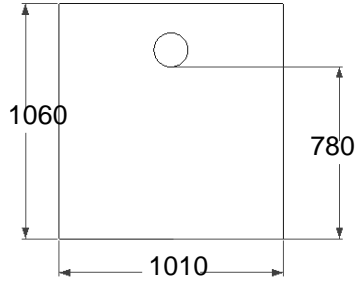

Front view - Inlet

Back view - outlet

Left view

Specifications

Model: **GTA3200**
 Material: Stainless Steel 304
 Thickness: 1.0 mm
 Inlet pipe size: 6" inch length 4"
 Outlet pipe size: 6" inch length 4"
 Flow rate: 200GPM
 Capacity: 1712 Liter