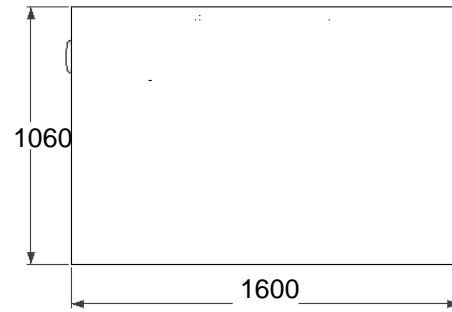

Front view - Inlet

Back view - outlet

Left view

Specifications

Model: **GTA3200**
 Material: Stainless Steel 304
 Thickness: 1.0 mm
 Inlet pipe size: 6" inch length 4"
 Outlet pipe size: 6" inch length 4"
 Flow rate: 200GPM
 Capacity: 1712 Liter