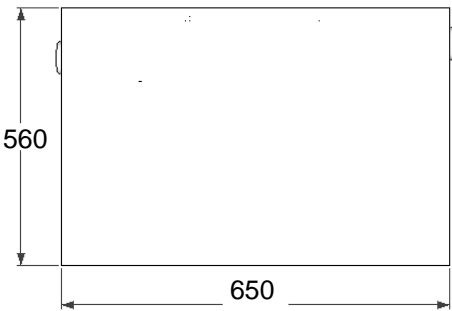

Front view - Inlet

Back view - outlet

Left view

Top view

ISO view

Right view

Specifications

Model: **GTA325**
 Material: Stainless Steel 304
 Thickness: 0.8 mm
 Inlet pipe size: 3" inch length 4"
 Outlet pipe size: 3" inch length 4"
 Flow rate: 25 GPM
 Capacity: 149 Liter