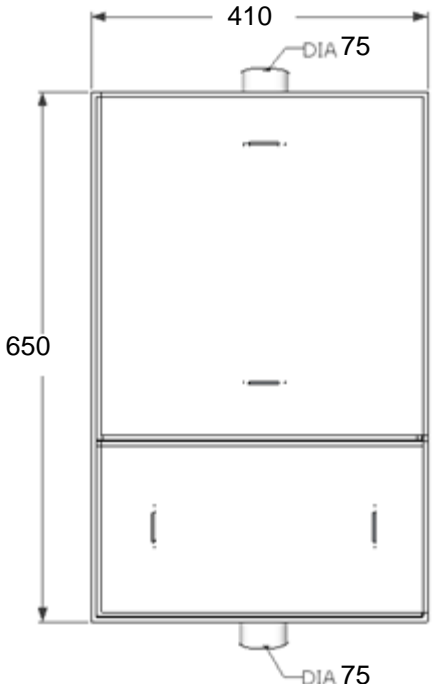

Front view - Inlet

Back view - outlet

Left view

Top view

ISO view

Right view

Specifications

Model: **GTA325**
 Material: Stainless Steel 304
 Thickness: 0.8 mm
 Inlet pipe size: 3" inch length 4"
 Outlet pipe size: 3" inch length 4"
 Flow rate: 25 GPM
 Capacity: 149 Liter

SIRIM: YES
 Patent: YES
 Trade Mark: EJAU
 Warranty: 5 Years
 Ready Stock: YES
 Delivery: Between 3 days
 Own Factory: YES, In Selangor

KUALITI ALAM HIJAU (M) SDN BHD

DRAWING FOR :	DRAWING DESCRIPTION : Material : Stainless Steel 304 Non Rusted	DATE : 30/4/2014 NOTE : All dimension in MM unless otherwise specified	Drawn by : Liza
			Checked by : Jackson
			Approved by : Marizan

CROSS SECTION VIEW

KUALITI ALAM HIJAU (M) SDN BHD

DRAWING FOR :

DRAWING DESCRIPTION :
Material : Stainless Steel 304 Non Rusted

DATE : 30/4/2014
NOTE :
All dimension in MM unless otherwise specified

Drawn by : Liza
Checked by : Jackson Wong
Approved by : Marizan