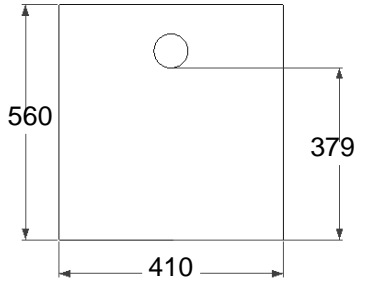

Front view - Inlet

Back view - outlet

Left view

Top view

ISO view

Right view

Specifications

Model: **GTA325**
 Material: Stainless Steel 304
 Thickness: 0.8 mm
 Inlet pipe size: 3" inch length 4"
 Outlet pipe size: 3" inch length 4"
 Flow rate: 25 GPM
 Capacity: 149 Liter

CROSS SECTION VIEW

KUALITI ALAM HIJAU (M) SDN BHD

DRAWING FOR :

DRAWING DESCRIPTION :
Material : Stainless Steel 304 Non Rusted

DATE : 30/4/2014
NOTE :
All dimension in MM unless otherwise specified

Drawn by : Liza
Checked by : Jackson Wong
Approved by : Marizan