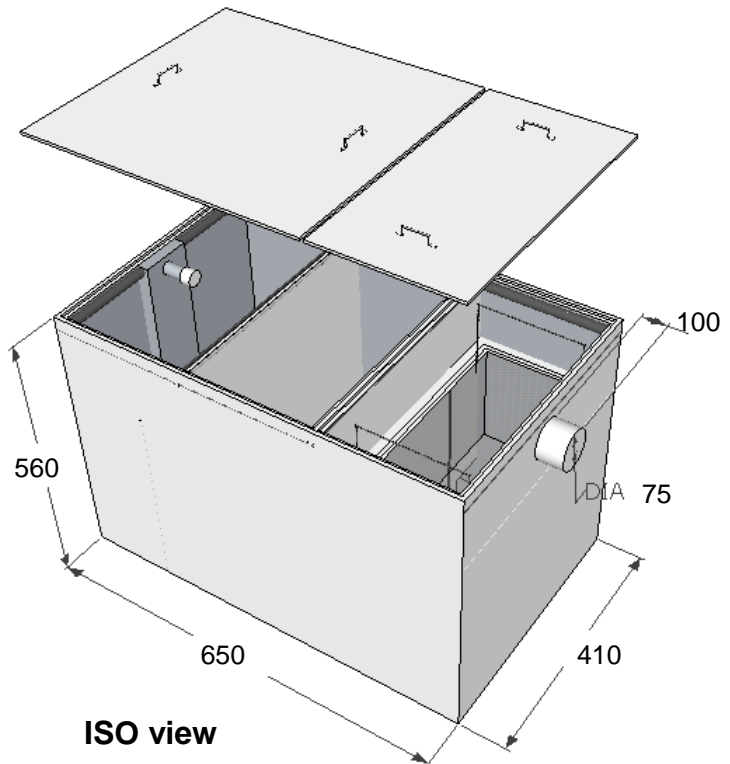

Front view - Inlet

Back view - outlet

Left view

Top view

ISO view

Right view

Specifications

Model: **GTA325**
 Material: Stainless Steel 304
 Thickness: 0.8 mm
 Inlet pipe size: 3" inch length 4"
 Outlet pipe size: 3" inch length 4"
 Flow rate: 25 GPM
 Capacity: 149 Liter

SIRIM: YES
 Patent: YES
 Trade Mark: EJAU
 Warranty: 5 Years
 Ready Stock: YES
 Delivery: Between 3 days
 Own Factory: YES, In Selangor

KUALITI ALAM HIJAU (M) SDN BHD

DRAWING FOR :	DRAWING DESCRIPTION : Material : Stainless Steel 304 Non Rusted	DATE : 30/4/2014 NOTE : All dimension in MM unless otherwise specified	Drawn by : Liza
			Checked by : Jackson
			Approved by : Marizan

CROSS SECTION VIEW

KUALITI ALAM HIJAU (M) SDN BHD

DRAWING FOR :

DRAWING DESCRIPTION :
Material : Stainless Steel 304 Non Rusted

DATE : 30/4/2014
NOTE :
All dimension in MM unless otherwise specified

Drawn by : Liza
Checked by : Jackson Wong
Approved by : Marizan