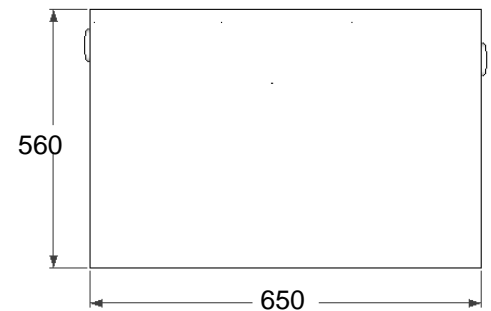

Front view - Inlet

Back view - outlet

Left view

Top view

ISO view

Right view

Specifications

Model: **GTA325**
 Material: Stainless Steel 304
 Thickness: 0.8 mm
 Inlet pipe size: 3" inch length 4"
 Outlet pipe size: 3" inch length 4"
 Flow rate: 25 GPM
 Capacity: 149 Liter

CROSS SECTION VIEW

KUALITI ALAM HIJAU (M) SDN BHD

DRAWING FOR :

DRAWING DESCRIPTION :
Material : Stainless Steel 304 Non Rusted

DATE : 30/4/2014
NOTE :
All dimension in MM unless otherwise specified

Drawn by : Liza
Checked by : Jackson Wong
Approved by : Marizan