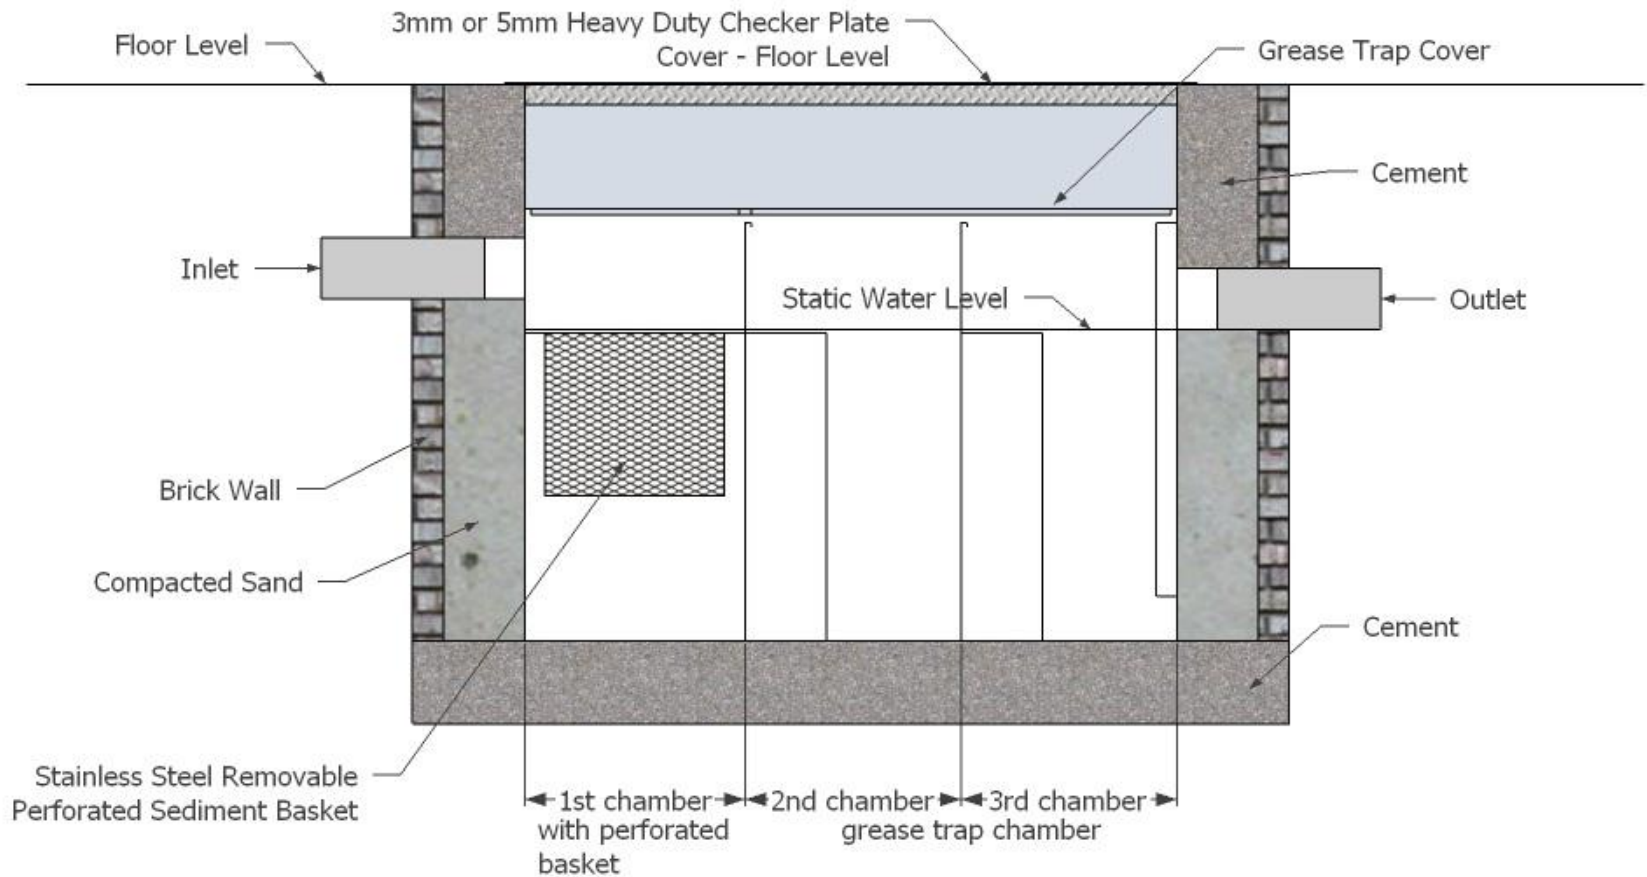

Front view - Inlet

Back view - outlet

Left view

Top view

ISO view

Right view

Specifications

Model: **GTA325**
 Material: Stainless Steel 304
 Thickness: 0.8 mm
 Inlet pipe size: 3" inch length 4"
 Outlet pipe size: 3" inch length 4"
 Flow rate: 25 GPM
 Capacity: 149 Liter

SIRIM: YES
 Patent: YES
 Trade Mark: EJAU
 Warranty: 5 Years
 Ready Stock: YES
 Delivery: Between 3 days
 Own Factory: YES, In Selangor

KUALITI ALAM HIJAU (M) SDN BHD

DRAWING FOR :	DRAWING DESCRIPTION : Material : Stainless Steel 304 Non Rusted	DATE : 30/4/2014 NOTE : All dimension in MM unless otherwise specified	Drawn by : Liza
			Checked by : Jackson
			Approved by : Marizan

CROSS SECTION VIEW

KUALITI ALAM HIJAU (M) SDN BHD

DRAWING FOR :

DRAWING DESCRIPTION :
Material : Stainless Steel 304 Non Rusted

DATE : 30/4/2014
NOTE :
All dimension in MM unless otherwise specified

Drawn by : Liza
Checked by : Jackson Wong
Approved by : Marizan