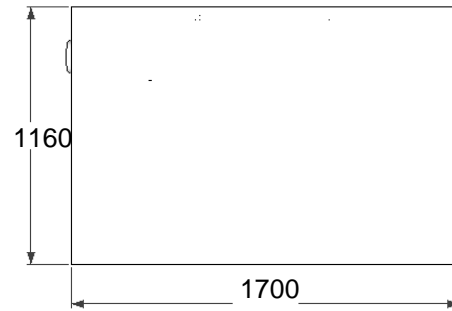

**Front view - Inlet**

**Back view - outlet**

**Left view**

**Specifications**

Model: **GTA3250**  
 Material: Stainless Steel 304  
 Thickness: 1.0 mm  
 Inlet pipe size: 6" inch length 4"  
 Outlet pipe size: 6" inch length 4"  
 Flow rate: 250 GPM  
 Capacity: 2188 Liter