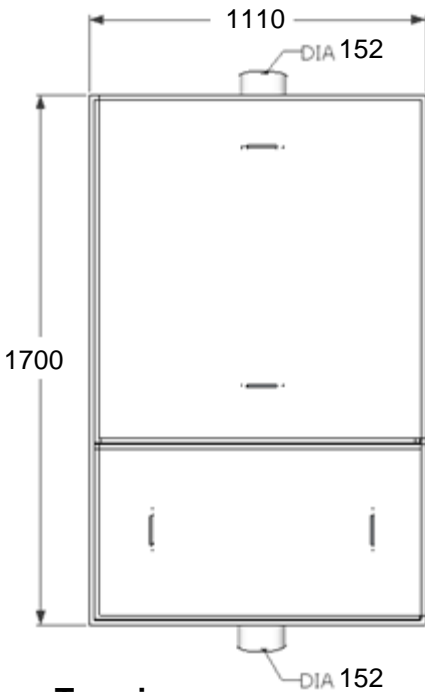

Specifications

Model: **GTA3250**
Material: Stainless Steel 304
Thickness: 1.0 mm
Inlet pipe size: 6" inch length 4"
Outlet pipe size: 6" inch length 4"
Flow rate: 250 GPM
Capacity: 2188 Liter

SIRIM: YES
Patent: YES
Trade Mark: EJAU
Warranty: 5 Years
Ready Stock: YES
Delivery: Between 3 days
Own Factory: YES, In Selangor

Top view

KUALITI ALAM HIJAU (M) SDN BHD

DRAWING FOR :

DRAWING DESCRIPTION :
Material : Stainless Steel 304 Non Rusted

DATE : 30/4/2014

NOTE :
All dimension in MM unless otherwise specified

Drawn by : Liza

Checked by : Jackson

Approved by : Marizan