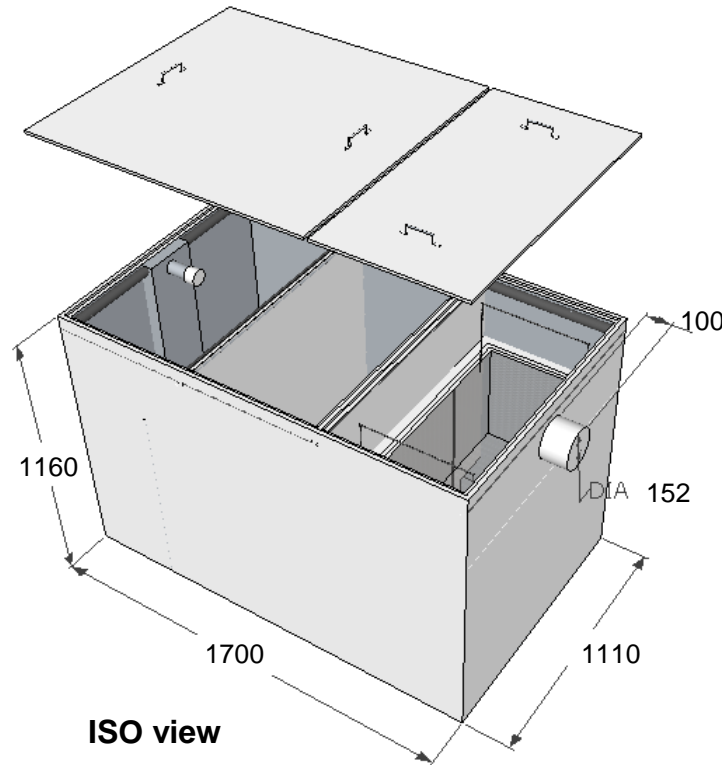

Specifications

Model: **GTA3250**
Material: Stainless Steel 304
Thickness: 1.0 mm
Inlet pipe size: 6" inch length 4"
Outlet pipe size: 6" inch length 4"
Flow rate: 250 GPM
Capacity: 2188 Liter

SIRIM: YES
Patent: YES
Trade Mark: EJAU
Warranty: 5 Years
Ready Stock: YES
Delivery: Between 3 days
Own Factory: YES, In Selangor

ISO view

KUALITI ALAM HIJAU (M) SDN BHD

DRAWING FOR :

DRAWING DESCRIPTION :
Material : Stainless Steel 304 Non Rusted

DATE : 30/4/2014

NOTE :
All dimension in MM unless otherwise specified

Drawn by : Liza

Checked by : Jackson

Approved by : Marizan