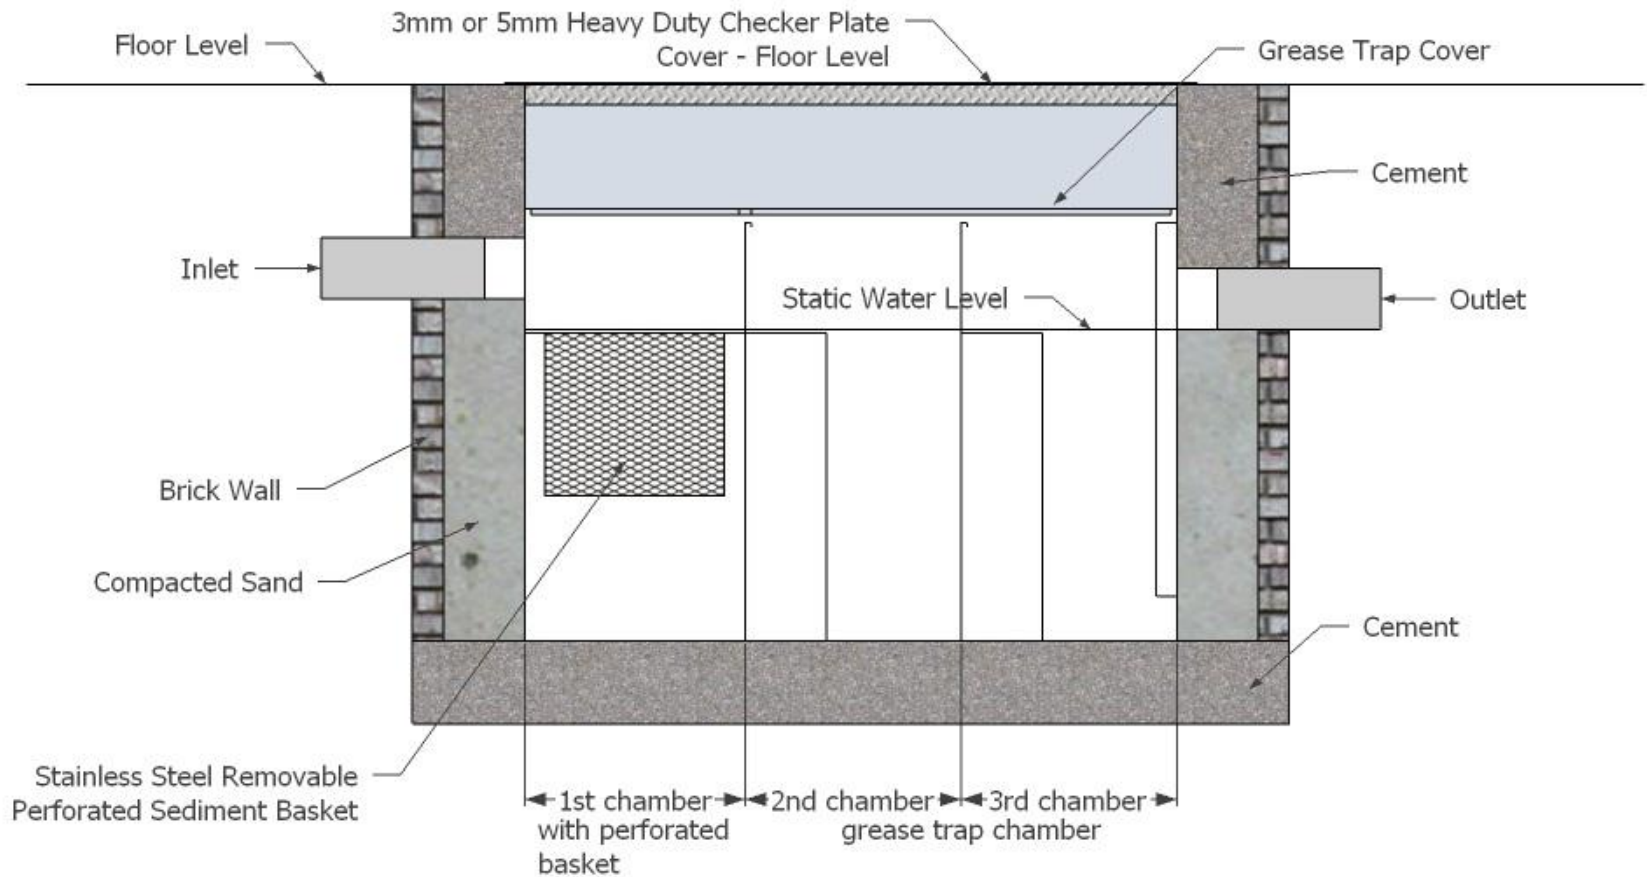

**Front view - Inlet**

**Back view - outlet**

**Left view**

**Specifications**

Model: **GTA3250**  
 Material: Stainless Steel 304  
 Thickness: 1.0 mm  
 Inlet pipe size: 6" inch length 4"  
 Outlet pipe size: 6" inch length 4"  
 Flow rate: 250 GPM  
 Capacity: 2188 Liter

**Approved by :** Marizan

CROSS SECTION VIEW

**KUALITI ALAM HIJAU (M) SDN BHD**

**DRAWING FOR :**

**DRAWING DESCRIPTION :**

Material : Stainless Steel 304 Non Rusted

**DATE :** 30/4/2014

**NOTE :**