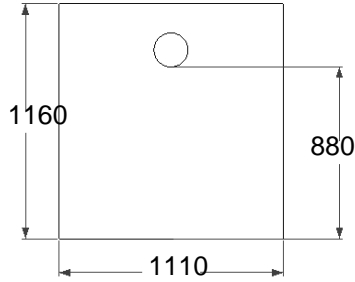

**Front view - Inlet**

**Back view - outlet**

**Left view**

**Specifications**

Model: **GTA3250**  
 Material: Stainless Steel 304  
 Thickness: 1.0 mm  
 Inlet pipe size: 6" inch length 4"  
 Outlet pipe size: 6" inch length 4"  
 Flow rate: 250 GPM  
 Capacity: 2188 Liter

All dimension in MM unless otherwise specified

**Drawn by :** Liza

**Checked by :** Jackson Wong

**Approved by :** Marizan