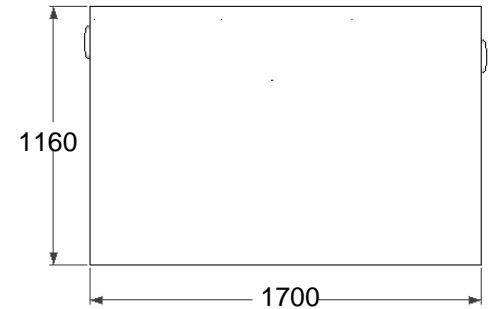

Right view

KUALITI ALAM HIJAU (M) SDN BHD

DRAWING FOR :

DRAWING DESCRIPTION :
Material : Stainless Steel 304 Non Rusted

DATE : 30/4/2014

NOTE :
All dimension in MM unless otherwise specified

Drawn by : Liza

Checked by : Jackson

Approved by : Marizan