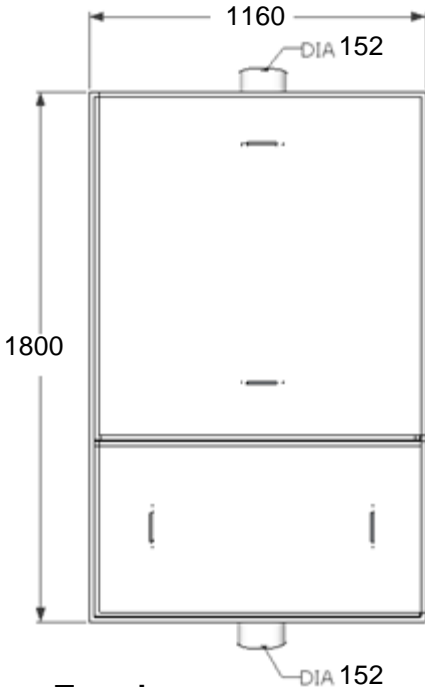

Specifications

Model: **GTA3300**
Material: Stainless Steel 304
Thickness: 1.0 mm
Inlet pipe size: 6" inch length 4"
Outlet pipe size: 6" inch length 4"
Flow rate: 300 GPM
Capacity: 2635 Liter

SIRIM: YES
Patent: YES
Trade Mark: EJAU
Warranty: 5 Years
Ready Stock: YES
Delivery: Between 3 days
Own Factory: YES, In Selangor

Top view

KUALITI ALAM HIJAU (M) SDN BHD

DRAWING FOR :

DRAWING DESCRIPTION :
Material : Stainless Steel 304 Non Rusted

DATE : 30/4/2014

NOTE :
All dimension in MM unless
otherwise specified

Drawn by : Liza

Checked by : Jackson

Approved by : Marizan