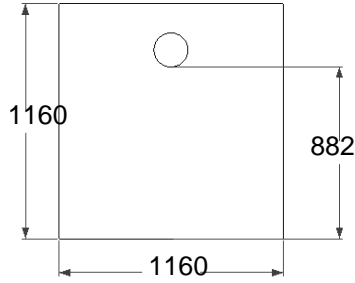

Front view - Inlet

Back view - outlet

Left view

Specifications

Model: **GTA3300**
 Material: Stainless Steel 304
 Thickness: 1.0 mm
 Inlet pipe size: 6" inch length 4"
 Outlet pipe size: 6" inch length 4"
 Flow rate: 300 GPM
 Capacity: 2635 Liter