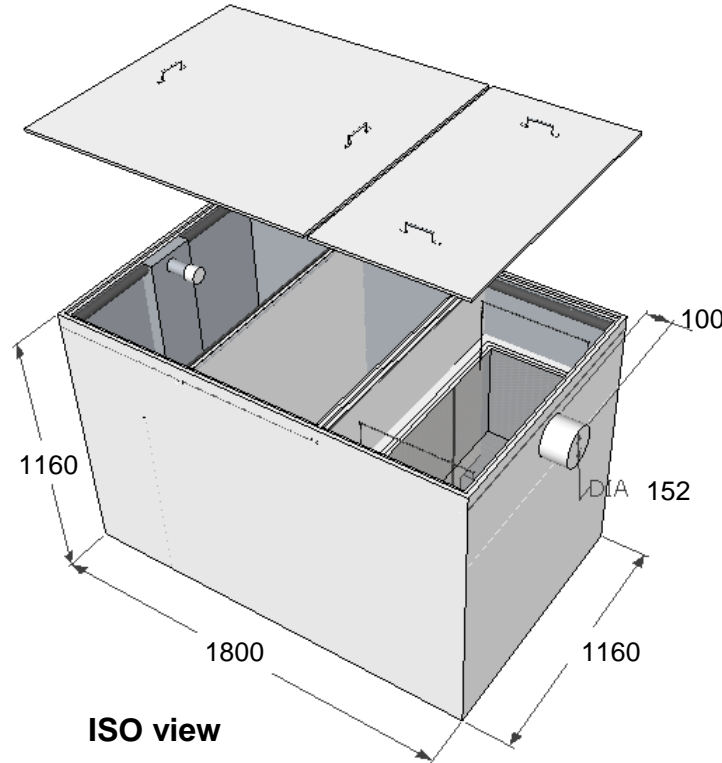

Specifications

Model: **GTA3300**
Material: Stainless Steel 304
Thickness: 1.0 mm
Inlet pipe size: 6" inch length 4"
Outlet pipe size: 6" inch length 4"
Flow rate: 300 GPM
Capacity: 2635 Liter

SIRIM: YES
Patent: YES
Trade Mark: EJAU
Warranty: 5 Years
Ready Stock: YES
Delivery: Between 3 days
Own Factory: YES, In Selangor

ISO view

KUALITI ALAM HIJAU (M) SDN BHD

DRAWING FOR :

DRAWING DESCRIPTION :
Material : Stainless Steel 304 Non Rusted

DATE : 30/4/2014

NOTE :
All dimension in MM unless
otherwise specified

Drawn by : Liza

Checked by : Jackson

Approved by : Marizan