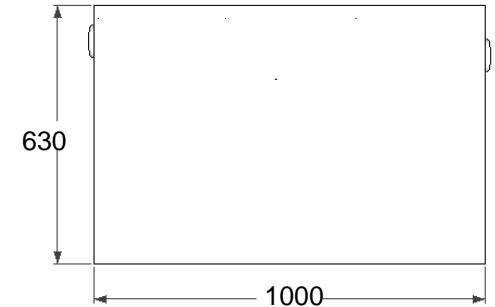

Right view

KUALITI ALAM HIJAU (M) SDN BHD

DRAWING FOR :

DRAWING DESCRIPTION :
Material : Stainless Steel 304 Non Rusted

DATE : 30/4/2014

NOTE :
All dimension in MM unless
otherwise specified

Drawn by : Liza

Checked by : Jackson

Approved by : Marizan