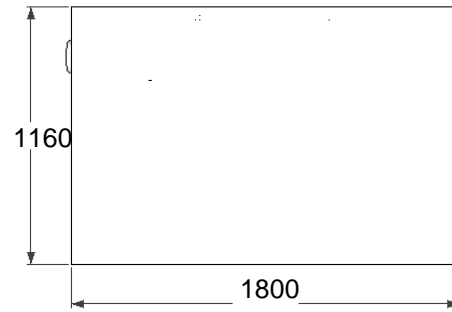

Front view - Inlet

Back view - outlet

Left view

Specifications

Model: **GTA3300**
 Material: Stainless Steel 304
 Thickness: 1.0 mm
 Inlet pipe size: 6" inch length 4"
 Outlet pipe size: 6" inch length 4"
 Flow rate: 300 GPM
 Capacity: 2635 Liter