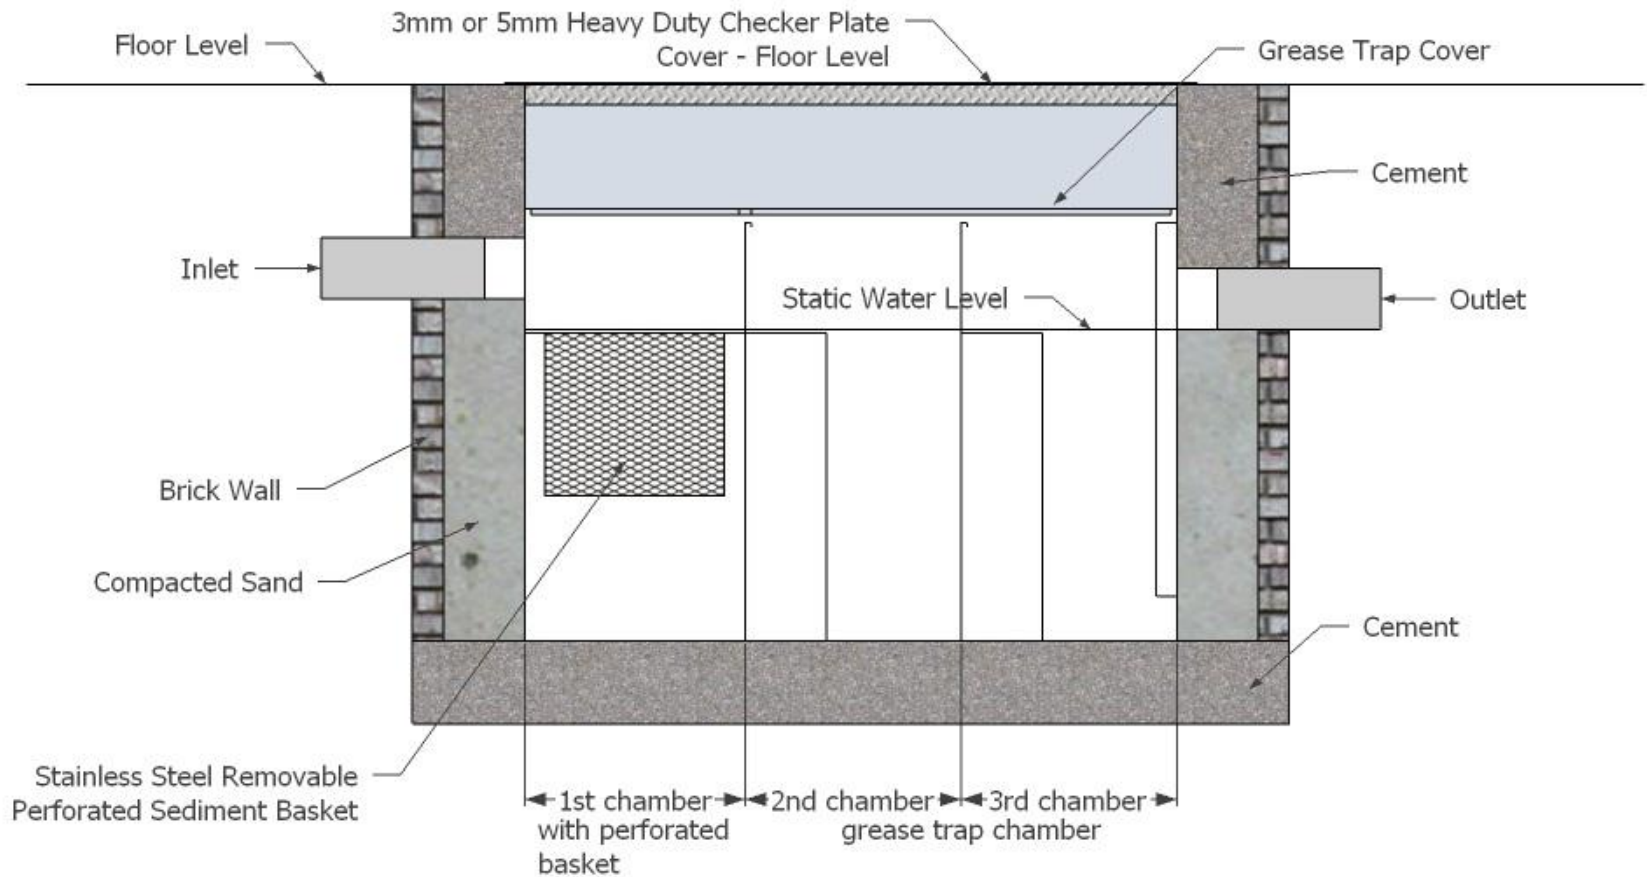

CROSS SECTION VIEW

KUALITI ALAM HIJAU (M) SDN BHD

DRAWING FOR :

DRAWING DESCRIPTION :
Material : Stainless Steel 304 Non Rusted

DATE : 30/4/2014

NOTE :
All dimension in MM unless otherwise specified

Drawn by : Liza

Checked by : Jackson Wong

Approved by : Marizan