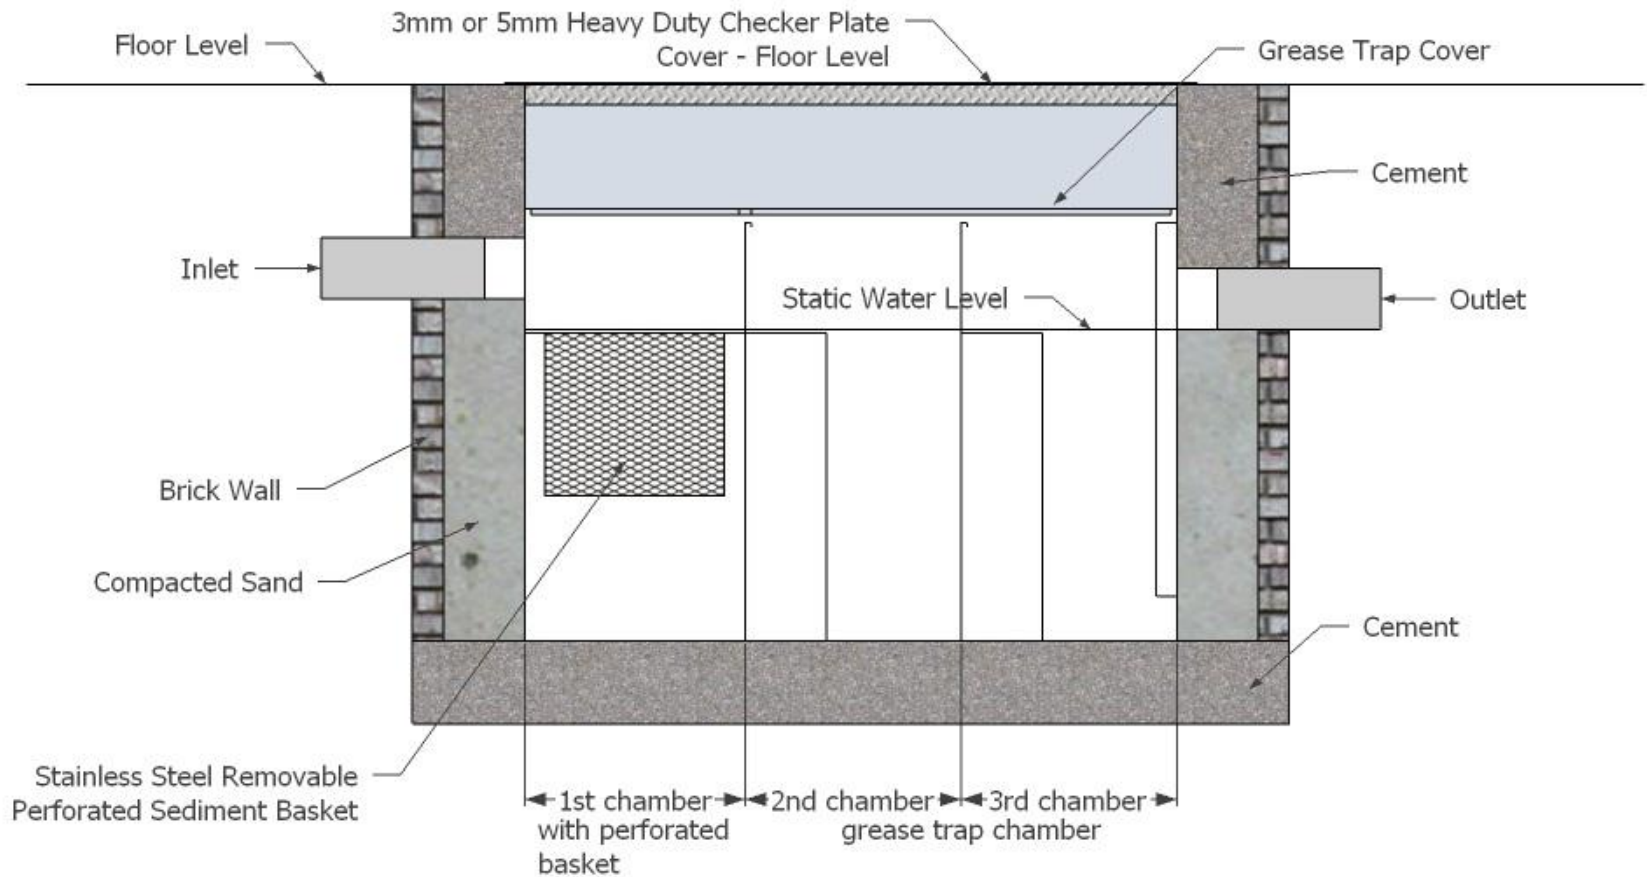

Front view - Inlet

Back view - outlet

Left view

Top view

ISO view

Right view

Specifications

Model: **GTA3350**
 Material: Stainless Steel 304
 Thickness: 1.0 mm
 Inlet pipe size: 6" inch length 4"
 Outlet pipe size: 6" inch length 4"
 Flow rate: 350 GPM
 Capacity: 2928 Liter

DATE : 30/4/2014

NOTE :
 All dimension in MM unless
 otherwise specified

Drawn by : Liza

Checked by : Jackson

Approved by : Marizan

CROSS SECTION VIEW

KUALITI ALAM HIJAU (M) SDN BHD

DRAWING FOR :