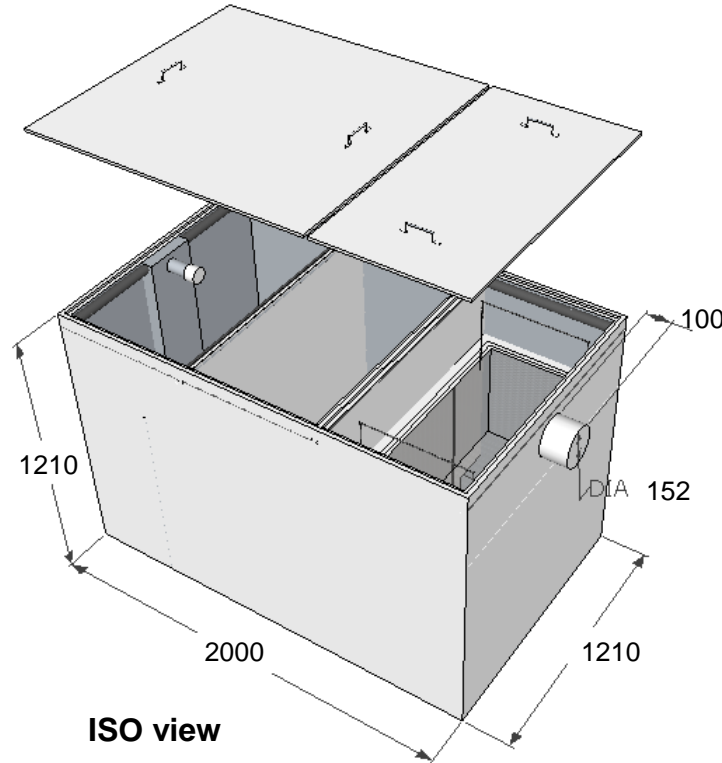

Front view - Inlet

Back view - outlet

Left view

Top view

ISO view

Right view

Specifications

Model: **GTA3350**
 Material: Stainless Steel 304
 Thickness: 1.0 mm
 Inlet pipe size: 6" inch length 4"
 Outlet pipe size: 6" inch length 4"
 Flow rate: 350 GPM
 Capacity: 2928 Liter

SIRIM: YES
 Patent: YES
 Trade Mark: EJAU
 Warranty: 5 Years
 Ready Stock: YES
 Delivery: Between 3 days
 Own Factory: YES, In Selangor

KUALITI ALAM HIJAU (M) SDN BHD

DRAWING FOR :

DRAWING DESCRIPTION :
 Material : Stainless Steel 304 Non Rusted

DATE : 30/4/2014

NOTE :
 All dimension in MM unless
 otherwise specified

Drawn by : Liza

Checked by : Jackson

Approved by : Marizan

CROSS SECTION VIEW

KUALITI ALAM HIJAU (M) SDN BHD

DRAWING FOR :