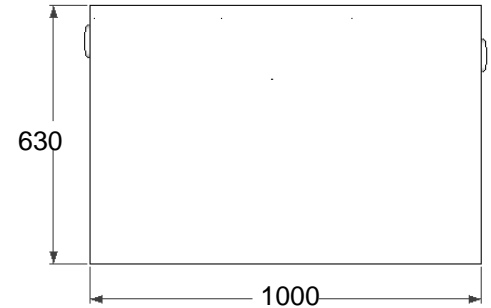

Front view - Inlet

Back view - outlet

Left view

Top view

ISO view

Right view

Specifications

Model: **GTA3350**
 Material: Stainless Steel 304
 Thickness: 1.0 mm
 Inlet pipe size: 6" inch length 4"
 Outlet pipe size: 6" inch length 4"
 Flow rate: 350 GPM
 Capacity: 2928 Liter