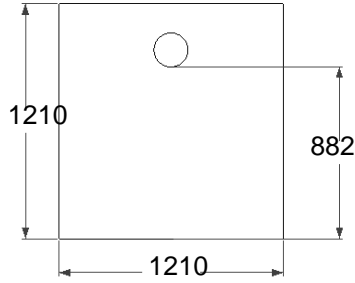

Front view - Inlet

Back view - outlet

Left view

Top view

ISO view

Right view

Specifications

Model: **GTA3350**
 Material: Stainless Steel 304
 Thickness: 1.0 mm
 Inlet pipe size: 6" inch length 4"
 Outlet pipe size: 6" inch length 4"
 Flow rate: 350 GPM
 Capacity: 2928 Liter

DATE : 30/4/2014

NOTE :
 All dimension in MM unless
 otherwise specified

Drawn by : Liza

Checked by : Jackson

Approved by : Marizan

CROSS SECTION VIEW

KUALITI ALAM HIJAU (M) SDN BHD

DRAWING FOR :