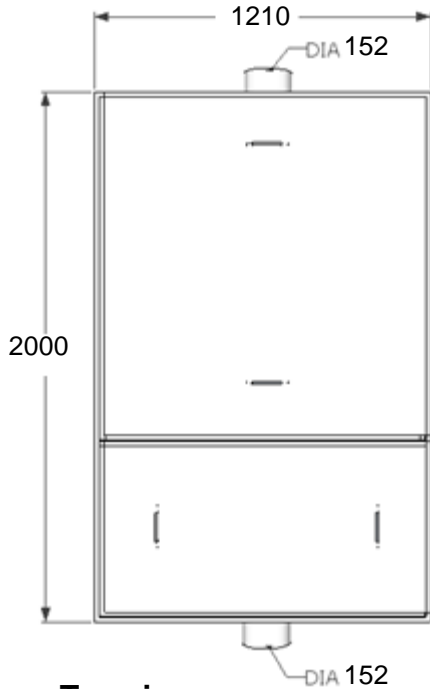

Front view - Inlet

Back view - outlet

Left view

Top view

ISO view

Right view

Specifications

Model: **GTA3350**
 Material: Stainless Steel 304
 Thickness: 1.0 mm
 Inlet pipe size: 6" inch length 4"
 Outlet pipe size: 6" inch length 4"
 Flow rate: 350 GPM
 Capacity: 2928 Liter

DATE : 30/4/2014

NOTE :
 All dimension in MM unless
 otherwise specified

Drawn by : Liza

Checked by : Jackson

Approved by : Marizan

CROSS SECTION VIEW

KUALITI ALAM HIJAU (M) SDN BHD

DRAWING FOR :

DRAWING DESCRIPTION :
Material : Stainless Steel 304 Non Rusted

DATE : 30/4/2014
NOTE :
All dimension in MM unless otherwise specified

Drawn by : Liza
Checked by : Jackson Wong
Approved by : Marizan