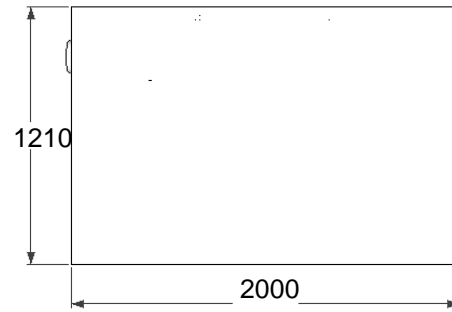

Front view - Inlet

Back view - outlet

Left view

Top view

ISO view

Right view

Specifications

Model: **GTA3350**
 Material: Stainless Steel 304
 Thickness: 1.0 mm
 Inlet pipe size: 6" inch length 4"
 Outlet pipe size: 6" inch length 4"
 Flow rate: 350 GPM
 Capacity: 2928 Liter