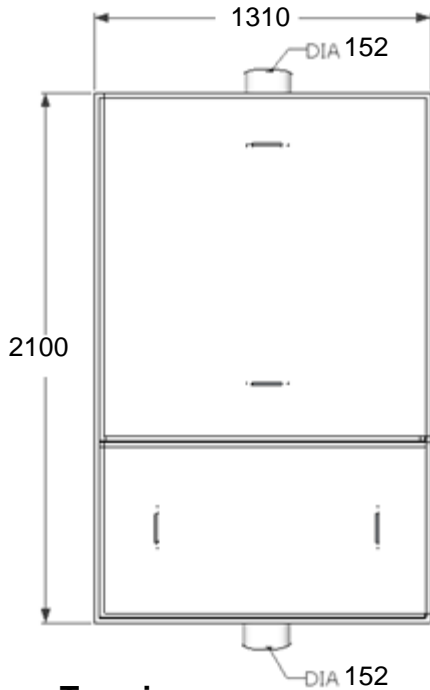

Front view - Inlet

Back view - outlet

Left view

Top view

ISO view

Right view

Specifications

Model: **GTA3400**
 Material: Stainless Steel 304
 Thickness: 1.0 mm
 Inlet pipe size: 6" inch length 4"
 Outlet pipe size: 6" inch length 4"
 Flow rate: 400 GPM
 Capacity: 3466 Liter

DATE : 30/4/2014

NOTE :
 All dimension in MM unless
 otherwise specified

Drawn by : Liza

Checked by : Jackson

Approved by : Marizan

CROSS SECTION VIEW

KUALITI ALAM HIJAU (M) SDN BHD

DRAWING FOR :

DRAWING DESCRIPTION :
Material : Stainless Steel 304 Non Rusted

DATE : 30/4/2014
NOTE :
All dimension in MM unless otherwise specified

Drawn by : Liza
Checked by : Jackson Wong
Approved by : Marizan