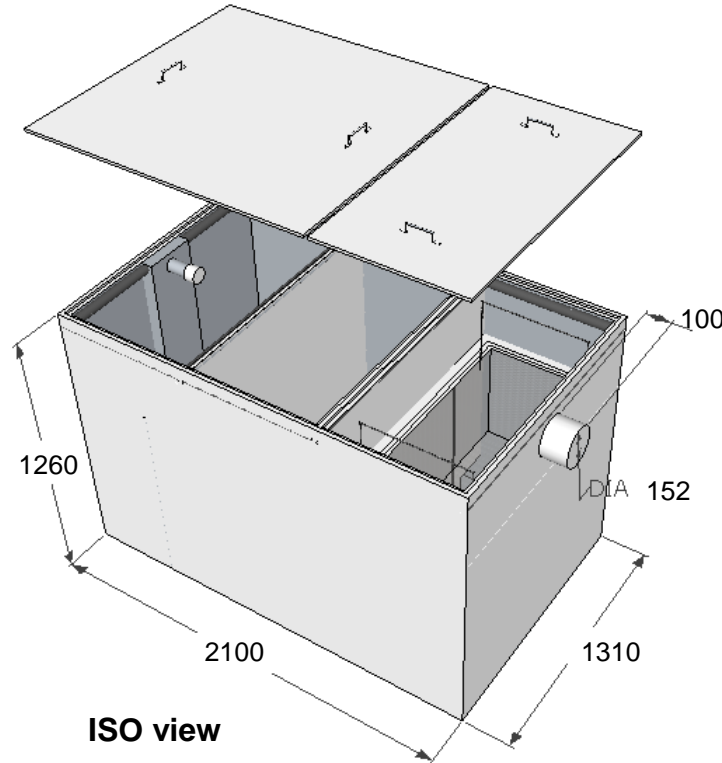

Front view - Inlet

Back view - outlet

Left view

Top view

ISO view

Right view

Specifications

Model: **GTA3400**
 Material: Stainless Steel 304
 Thickness: 1.0 mm
 Inlet pipe size: 6" inch length 4"
 Outlet pipe size: 6" inch length 4"
 Flow rate: 400 GPM
 Capacity: 3466 Liter

SIRIM: YES
 Patent: YES
 Trade Mark: EJAU
 Warranty: 5 Years
 Ready Stock: YES
 Delivery: Between 3 days
 Own Factory: YES, In Selangor

KUALITI ALAM HIJAU (M) SDN BHD

DRAWING FOR :

DRAWING DESCRIPTION :
 Material : Stainless Steel 304 Non Rusted

DATE : 30/4/2014

NOTE :
 All dimension in MM unless
 otherwise specified

Drawn by : Liza

Checked by : Jackson

Approved by : Marizan

CROSS SECTION VIEW

KUALITI ALAM HIJAU (M) SDN BHD

DRAWING FOR :