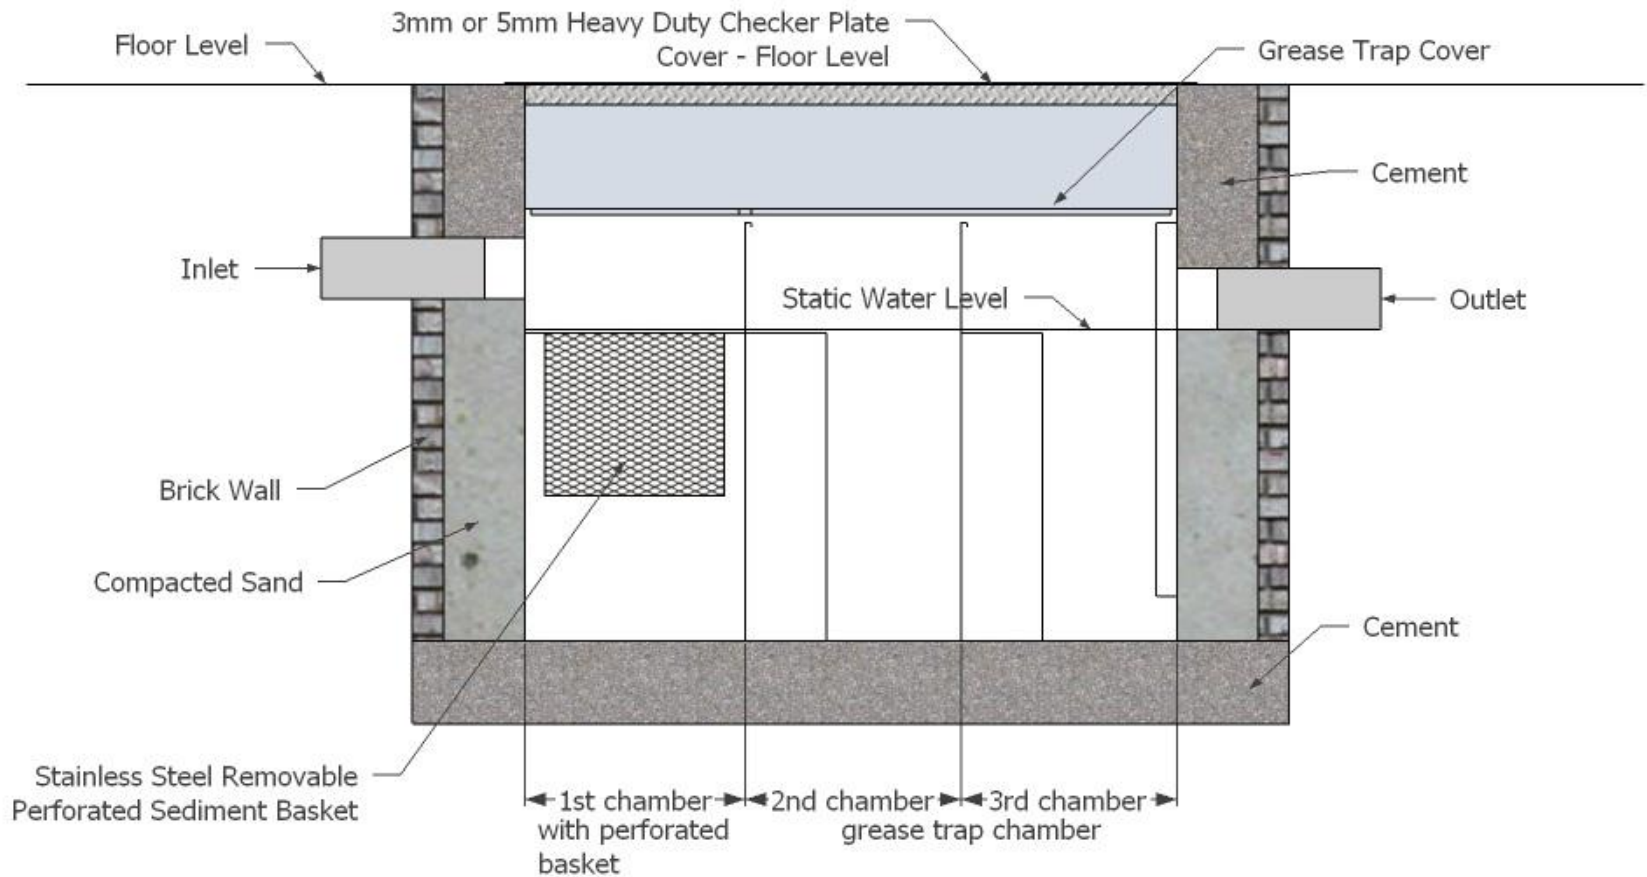

Front view - Inlet

Back view - outlet

Left view

Top view

ISO view

Right view

Specifications

Model: **GTA3400**
 Material: Stainless Steel 304
 Thickness: 1.0 mm
 Inlet pipe size: 6" inch length 4"
 Outlet pipe size: 6" inch length 4"
 Flow rate: 400 GPM
 Capacity: 3466 Liter

DATE : 30/4/2014

NOTE :
 All dimension in MM unless
 otherwise specified

Drawn by : Liza

Checked by : Jackson

Approved by : Marizan

CROSS SECTION VIEW

KUALITI ALAM HIJAU (M) SDN BHD

DRAWING FOR :