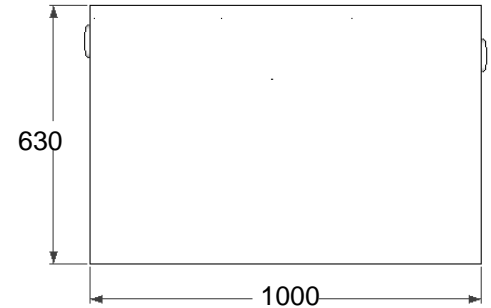

Front view - Inlet

Back view - outlet

Left view

Top view

ISO view

Right view

Specifications

Model: **GTA3400**
 Material: Stainless Steel 304
 Thickness: 1.0 mm
 Inlet pipe size: 6" inch length 4"
 Outlet pipe size: 6" inch length 4"
 Flow rate: 400 GPM
 Capacity: 3466 Liter