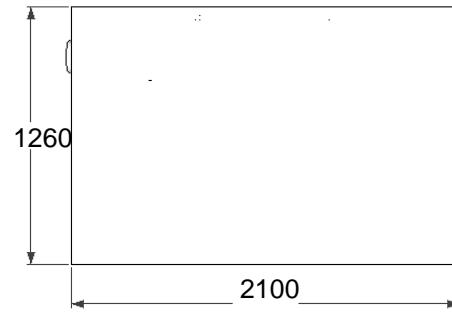

Front view - Inlet

Back view - outlet

Left view

Top view

ISO view

Right view

Specifications

Model: **GTA3400**
 Material: Stainless Steel 304
 Thickness: 1.0 mm
 Inlet pipe size: 6" inch length 4"
 Outlet pipe size: 6" inch length 4"
 Flow rate: 400 GPM
 Capacity: 3466 Liter