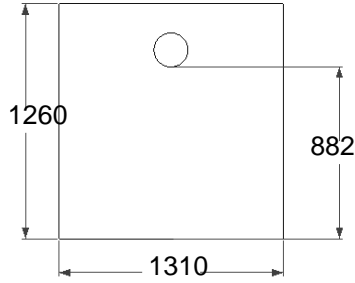

Front view - Inlet

Back view - outlet

Left view

Top view

ISO view

Right view

Specifications

Model: **GTA3400**
 Material: Stainless Steel 304
 Thickness: 1.0 mm
 Inlet pipe size: 6" inch length 4"
 Outlet pipe size: 6" inch length 4"
 Flow rate: 400 GPM
 Capacity: 3466 Liter

DATE : 30/4/2014

NOTE :
 All dimension in MM unless
 otherwise specified

Drawn by : Liza

Checked by : Jackson

Approved by : Marizan

CROSS SECTION VIEW

KUALITI ALAM HIJAU (M) SDN BHD

DRAWING FOR :