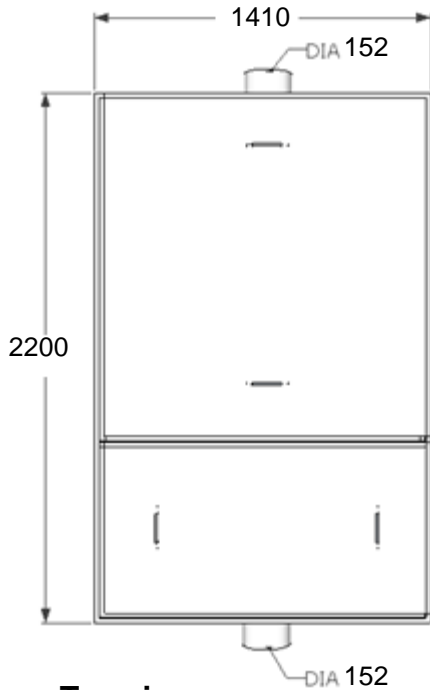

Front view - Inlet

Back view - outlet

Left view

Top view

ISO view

Right view

Specifications

Model: **GTA3450**
 Material: Stainless Steel 304
 Thickness: 1.0 mm
 Inlet pipe size: 6" inch length 4"
 Outlet pipe size: 6" inch length 4"
 Flow rate: 450 GPM
 Capacity: 4218 Liter

DATE : 30/4/2014

NOTE :
 All dimension in MM unless
 otherwise specified

Drawn by : Liza

Checked by : Jackson

Approved by : Marizan

CROSS SECTION VIEW

KUALITI ALAM HIJAU (M) SDN BHD

DRAWING FOR :

DRAWING DESCRIPTION :
Material : Stainless Steel 304 Non Rusted

DATE : 30/4/2014

NOTE :
All dimension in MM unless otherwise specified

Drawn by : Liza

Checked by : Jackson Wong

Approved by : Marizan