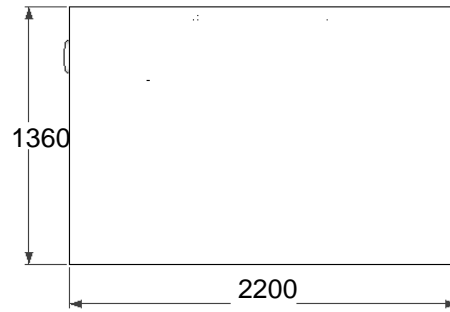

Front view - Inlet

Back view - outlet

Left view

Top view

ISO view

Right view

Specifications

Model: **GTA3450**
 Material: Stainless Steel 304
 Thickness: 1.0 mm
 Inlet pipe size: 6" inch length 4"
 Outlet pipe size: 6" inch length 4"
 Flow rate: 450 GPM
 Capacity: 4218 Liter