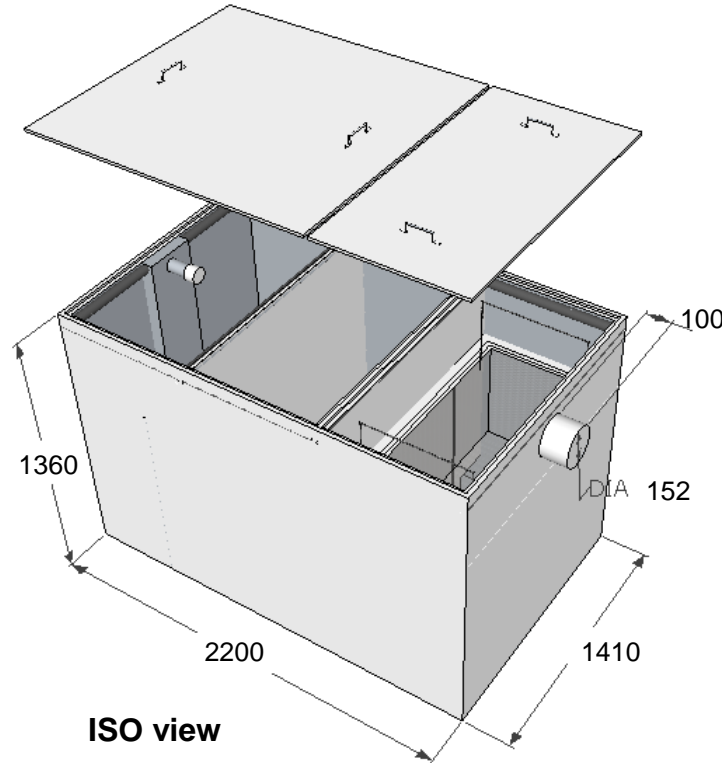

Front view - Inlet

Back view - outlet

Left view

Top view

ISO view

Right view

Specifications

Model: **GTA3450**
 Material: Stainless Steel 304
 Thickness: 1.0 mm
 Inlet pipe size: 6" inch length 4"
 Outlet pipe size: 6" inch length 4"
 Flow rate: 450 GPM
 Capacity: 4218 Liter

SIRIM: YES
 Patent: YES
 Trade Mark: EJAU
 Warranty: 5 Years
 Ready Stock: YES
 Delivery: Between 3 days
 Own Factory: YES, In Selangor

KUALITI ALAM HIJAU (M) SDN BHD

DRAWING FOR :

DRAWING DESCRIPTION :
 Material : Stainless Steel 304 Non Rusted

DATE : 30/4/2014

NOTE :
 All dimension in MM unless
 otherwise specified

Drawn by : Liza

Checked by : Jackson

Approved by : Marizan

CROSS SECTION VIEW

KUALITI ALAM HIJAU (M) SDN BHD

DRAWING FOR :