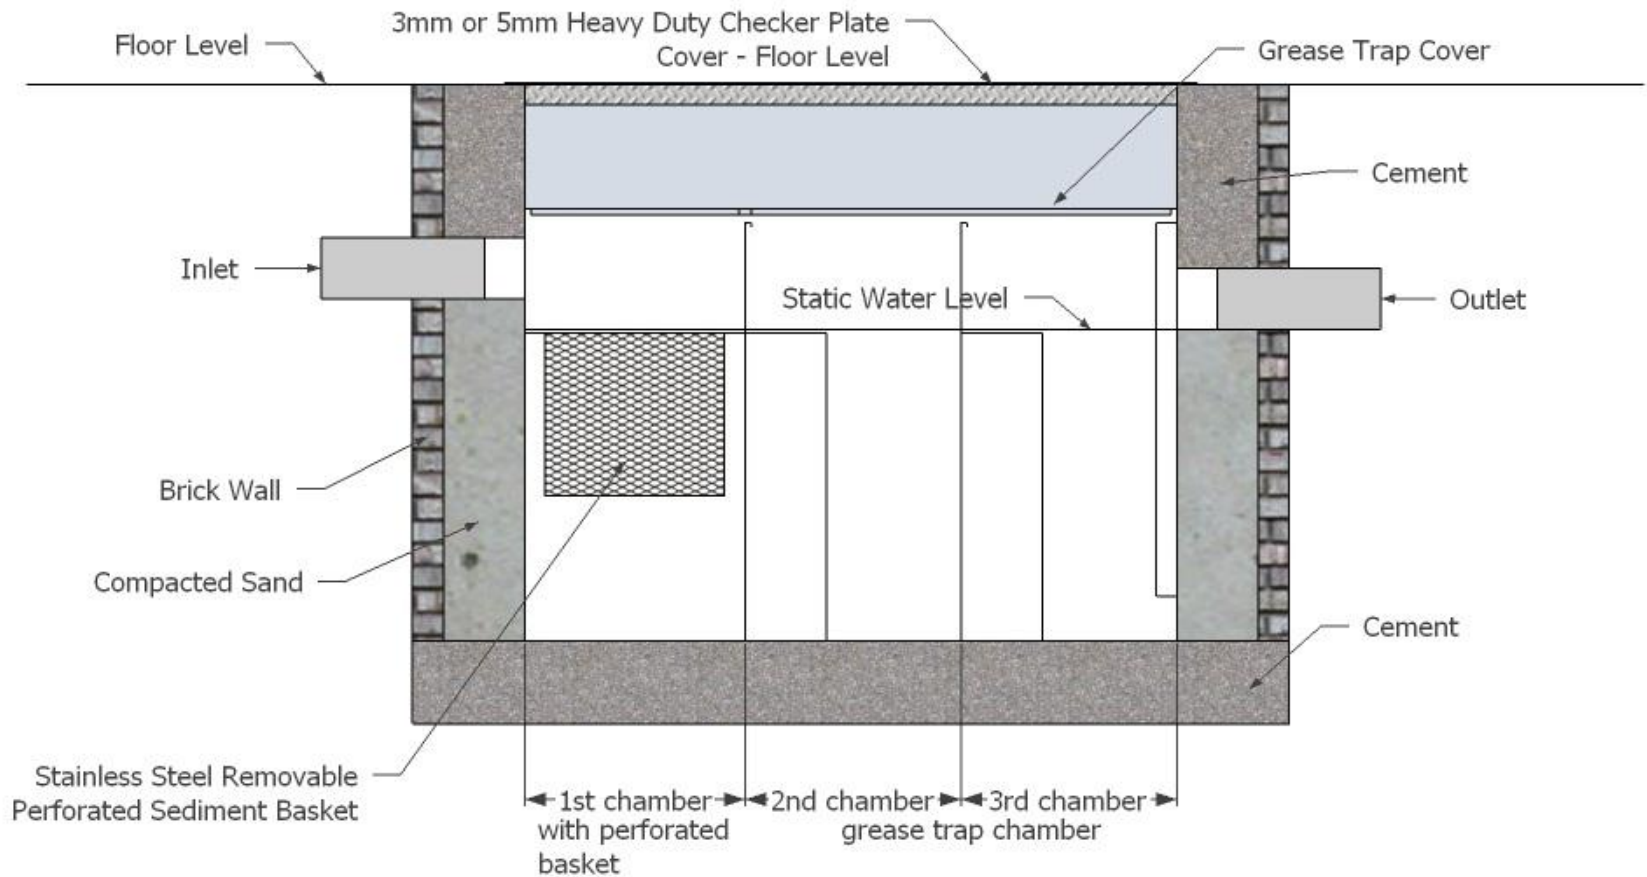

Front view - Inlet

Back view - outlet

Left view

Top view

ISO view

Right view

Specifications

Model: **GTA3450**
 Material: Stainless Steel 304
 Thickness: 1.0 mm
 Inlet pipe size: 6" inch length 4"
 Outlet pipe size: 6" inch length 4"
 Flow rate: 450 GPM
 Capacity: 4218 Liter

DATE : 30/4/2014

NOTE :
 All dimension in MM unless
 otherwise specified

Drawn by : Liza

Checked by : Jackson

Approved by : Marizan

CROSS SECTION VIEW

KUALITI ALAM HIJAU (M) SDN BHD

DRAWING FOR :