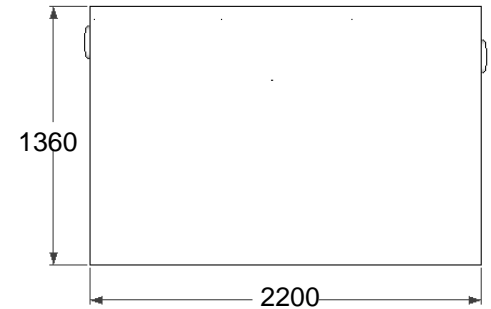

Front view - Inlet

Back view - outlet

Left view

Top view

ISO view

Right view

Specifications

Model: **GTA3450**
 Material: Stainless Steel 304
 Thickness: 1.0 mm
 Inlet pipe size: 6" inch length 4"
 Outlet pipe size: 6" inch length 4"
 Flow rate: 450 GPM
 Capacity: 4218 Liter