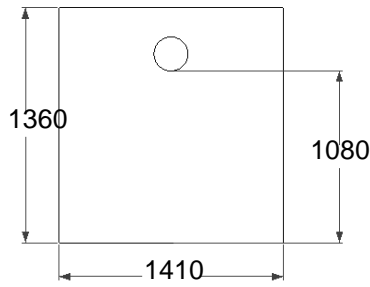

Front view - Inlet

Back view - outlet

Left view

Top view

ISO view

Right view

Specifications

Model: **GTA3450**
 Material: Stainless Steel 304
 Thickness: 1.0 mm
 Inlet pipe size: 6" inch length 4"
 Outlet pipe size: 6" inch length 4"
 Flow rate: 450 GPM
 Capacity: 4218 Liter

DATE : 30/4/2014

NOTE :
 All dimension in MM unless
 otherwise specified

Drawn by : Liza

Checked by : Jackson

Approved by : Marizan

CROSS SECTION VIEW

KUALITI ALAM HIJAU (M) SDN BHD

DRAWING FOR :