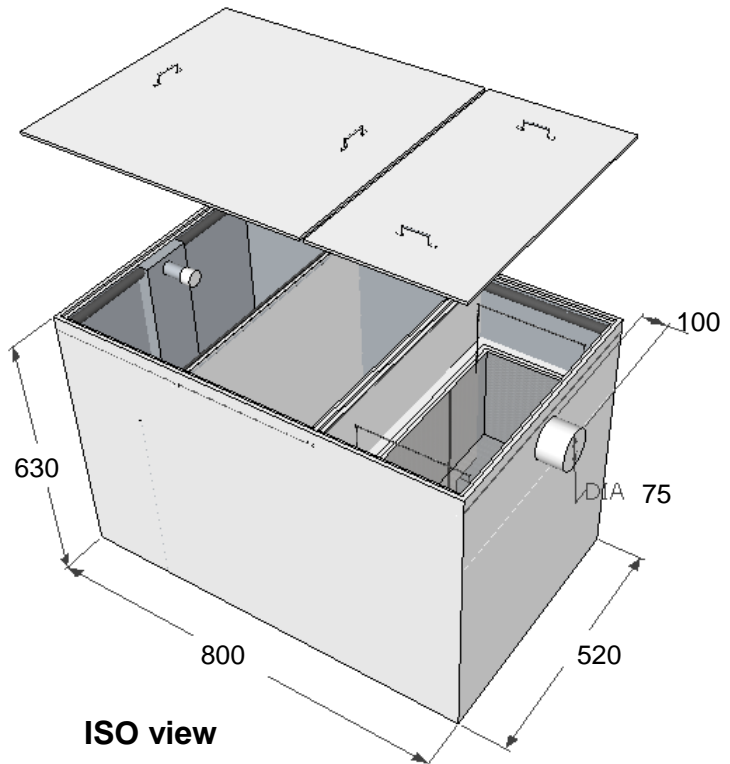

Front view - Inlet

Back view - outlet

Left view

Top view

ISO view

Right view

Specifications

Model: **GTA350**
 Material: Stainless Steel 304
 Thickness: 0.8 mm
 Inlet pipe size: 3 " inch length 4"
 Outlet pipe size: 3 " inch length 4"
 Flow rate: 50 GPM
 Capacity: 262 Liter

SIRIM: YES
 Patent: YES
 Trade Mark: EJAU
 Warranty: 5 Years
 Ready Stock: YES
 Delivery: Between 3 days
 Own Factory: YES, In Selangor

KUALITI ALAM HIJAU (M) SDN BHD

DRAWING FOR :	DRAWING DESCRIPTION : Material : Stainless Steel 304 Non Rusted	DATE : 30/4/2014 NOTE : All dimension in MM unless otherwise specified	Drawn by : Liza
			Checked by : Jackson
			Approved by : Marizan

CROSS SECTION VIEW

KUALITI ALAM HIJAU (M) SDN BHD

DRAWING FOR :
North South Green Resources

DRAWING DESCRIPTION :
Material : Stainless Steel 304 Non Rusted

DATE : 30/4/2014
NOTE :
All dimension in MM unless otherwise specified