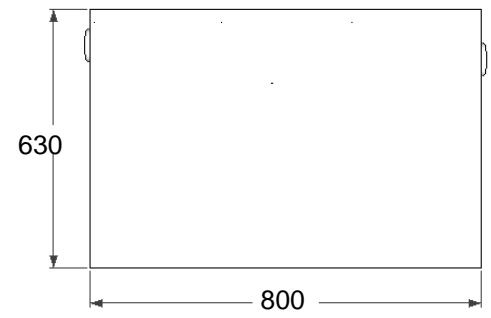

Front view - Inlet

Back view - outlet

Left view

Top view

ISO view

Right view

Specifications

Model: **GTA350**
 Material: Stainless Steel 304
 Thickness: 0.8 mm
 Inlet pipe size: 3 " inch length 4"
 Outlet pipe size: 3 " inch length 4"
 Flow rate: 50 GPM
 Capacity: 262 Liter