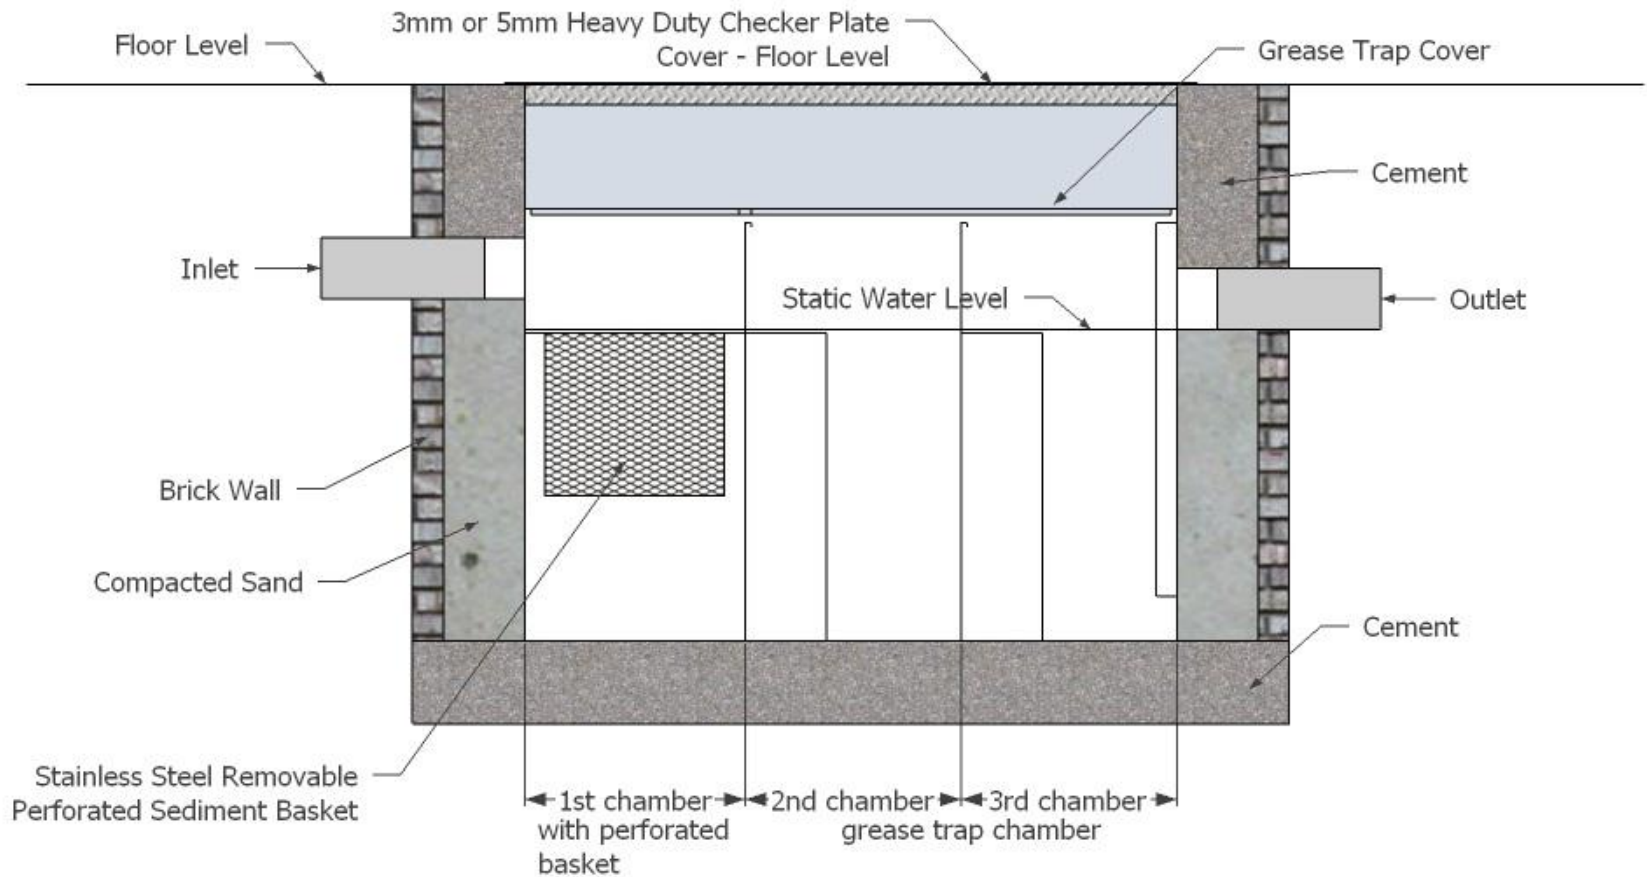

Front view - Inlet

Back view - outlet

Left view

Top view

ISO view

Right view

Specifications

Model: **GTA350**
 Material: Stainless Steel 304
 Thickness: 0.8 mm
 Inlet pipe size: 3 " inch length 4"
 Outlet pipe size: 3 " inch length 4"
 Flow rate: 50 GPM
 Capacity: 262 Liter

SIRIM: YES
 Patent: YES
 Trade Mark: EJAU
 Warranty: 5 Years
 Ready Stock: YES
 Delivery: Between 3 days
 Own Factory: YES, In Selangor

KUALITI ALAM HIJAU (M) SDN BHD

DRAWING FOR :	DRAWING DESCRIPTION : Material : Stainless Steel 304 Non Rusted	DATE : 30/4/2014 NOTE : All dimension in MM unless otherwise specified	Drawn by : Liza
			Checked by : Jackson
			Approved by : Marizan