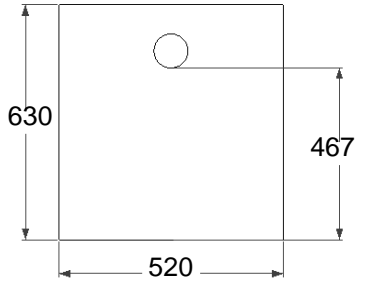

Front view - Inlet

Back view - outlet

Left view

Top view

ISO view

Right view

Specifications

Model: **GTA350**
 Material: Stainless Steel 304
 Thickness: 0.8 mm
 Inlet pipe size: 3 " inch length 4"
 Outlet pipe size: 3 " inch length 4"
 Flow rate: 50 GPM
 Capacity: 262 Liter

CROSS SECTION VIEW

KUALITI ALAM HIJAU (M) SDN BHD

DRAWING FOR :
North South Green Resources

DRAWING DESCRIPTION :
Material : Stainless Steel 304 Non Rusted

DATE : 30/4/2014
NOTE :
All dimension in MM unless otherwise specified