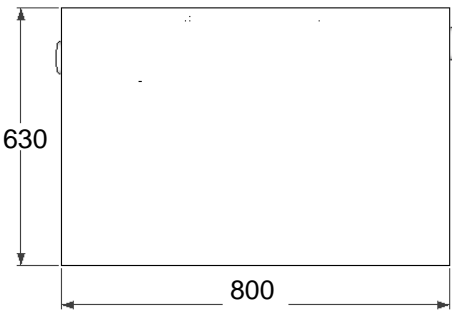

Front view - Inlet

Back view - outlet

Left view

Top view

ISO view

Right view

Specifications

Model: **GTA350**
 Material: Stainless Steel 304
 Thickness: 0.8 mm
 Inlet pipe size: 3 " inch length 4"
 Outlet pipe size: 3 " inch length 4"
 Flow rate: 50 GPM
 Capacity: 262 Liter