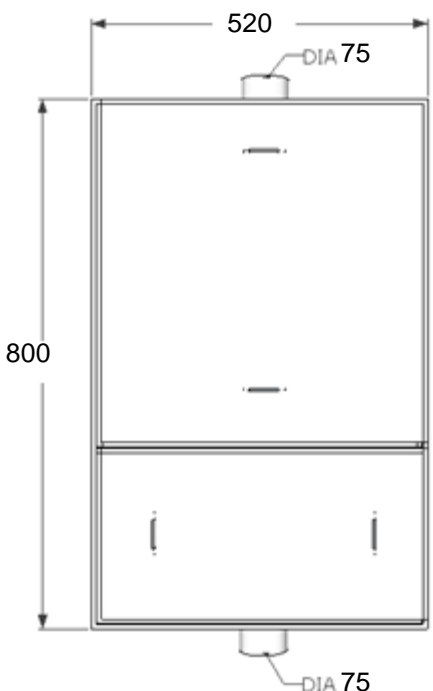

Front view - Inlet

Back view - outlet

Left view

Top view

ISO view

Right view

Specifications

Model: **GTA350**
 Material: Stainless Steel 304
 Thickness: 0.8 mm
 Inlet pipe size: 3 " inch length 4"
 Outlet pipe size: 3 " inch length 4"
 Flow rate: 50 GPM
 Capacity: 262 Liter

SIRIM: YES
 Patent: YES
 Trade Mark: EJAU
 Warranty: 5 Years
 Ready Stock: YES
 Delivery: Between 3 days
 Own Factory: YES, In Selangor

KUALITI ALAM HIJAU (M) SDN BHD

DRAWING FOR :	DRAWING DESCRIPTION : Material : Stainless Steel 304 Non Rusted	DATE : 30/4/2014 NOTE : All dimension in MM unless otherwise specified	Drawn by : Liza
			Checked by : Jackson
			Approved by : Marizan

CROSS SECTION VIEW

KUALITI ALAM HIJAU (M) SDN BHD

DRAWING FOR :
North South Green Resources

DRAWING DESCRIPTION :
Material : Stainless Steel 304 Non Rusted

DATE : 30/4/2014
NOTE :
All dimension in MM unless otherwise specified