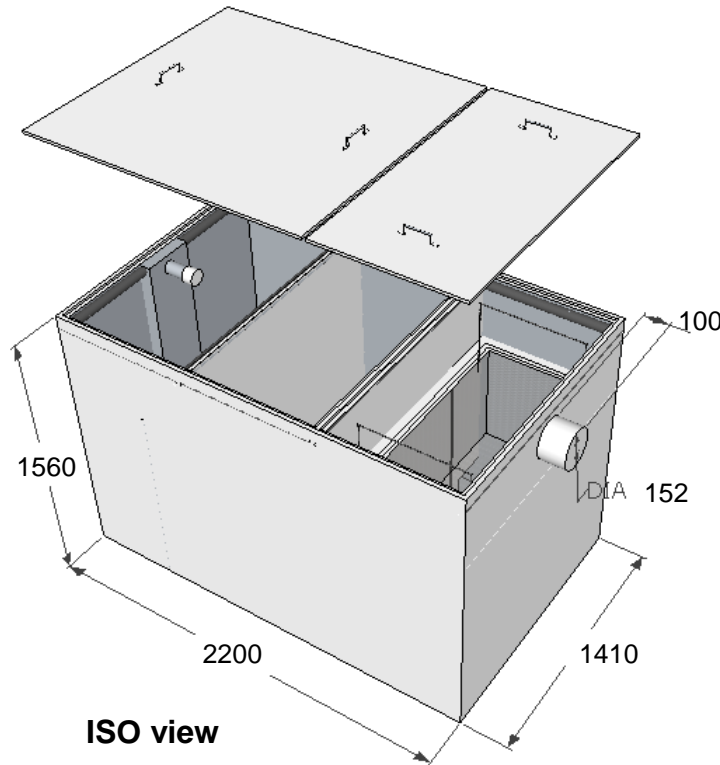

**Front view - Inlet**

**Back view - outlet**

**Left view**

**Top view**

**ISO view**

**Right view**

### Specifications

Model: **GTA3500**  
 Material: Stainless Steel 304  
 Thickness: 1.0 mm  
 Inlet pipe size: 6" inch length 4"  
 Outlet pipe size: 6" inch length 4"  
 Flow rate: 500 GPM  
 Capacity: 4839 Liter