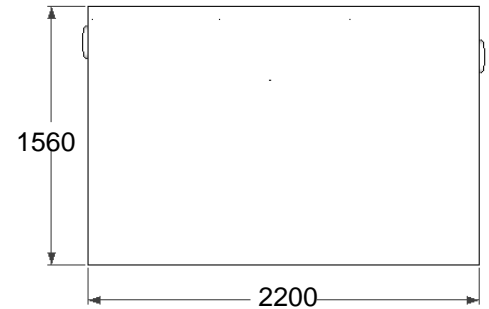

**Front view - Inlet**

**Back view - outlet**

**Left view**

**Top view**

**ISO view**

**Right view**

### Specifications

Model: **GTA3500**  
 Material: Stainless Steel 304  
 Thickness: 1.0 mm  
 Inlet pipe size: 6" inch length 4"  
 Outlet pipe size: 6" inch length 4"  
 Flow rate: 500 GPM  
 Capacity: 4839 Liter