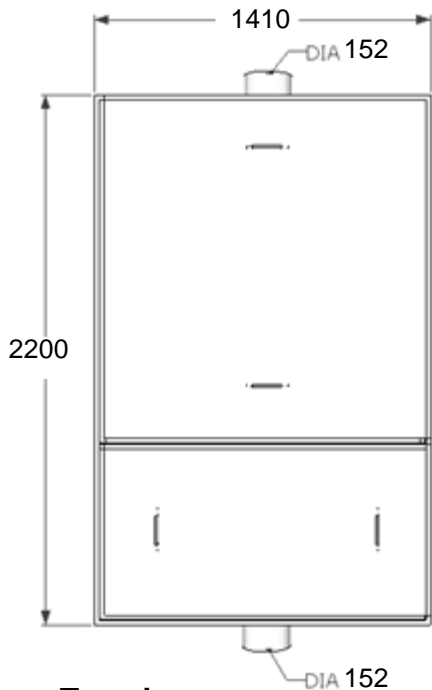

**Front view - Inlet**

**Back view - outlet**

**Left view**

**Top view**

**ISO view**

**Right view**

### Specifications

Model: **GTA3500**  
 Material: Stainless Steel 304  
 Thickness: 1.0 mm  
 Inlet pipe size: 6" inch length 4"  
 Outlet pipe size: 6" inch length 4"  
 Flow rate: 500 GPM  
 Capacity: 4839 Liter

**DATE :** 30/4/2014

**NOTE :**  
All dimension in MM unless otherwise specified

**Drawn by :** Liza

**Checked by :** Jackson Wong

**Approved by :** Marizan