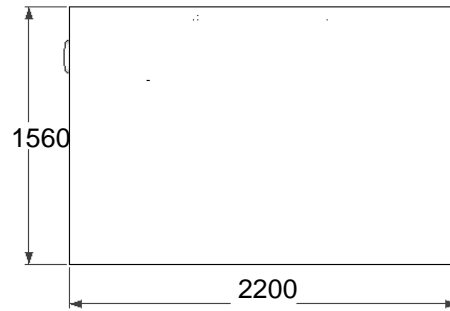

**Front view - Inlet**

**Back view - outlet**

**Left view**

**Top view**

**ISO view**

**Right view**

### Specifications

Model: **GTA3500**  
 Material: Stainless Steel 304  
 Thickness: 1.0 mm  
 Inlet pipe size: 6" inch length 4"  
 Outlet pipe size: 6" inch length 4"  
 Flow rate: 500 GPM  
 Capacity: 4839 Liter