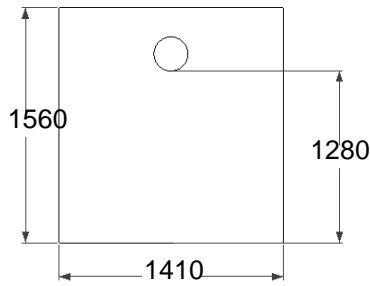

**Front view - Inlet**

**Back view - outlet**

**Left view**

**Top view**

**ISO view**

**Right view**

### Specifications

Model: **GTA3500**  
 Material: Stainless Steel 304  
 Thickness: 1.0 mm  
 Inlet pipe size: 6" inch length 4"  
 Outlet pipe size: 6" inch length 4"  
 Flow rate: 500 GPM  
 Capacity: 4839 Liter