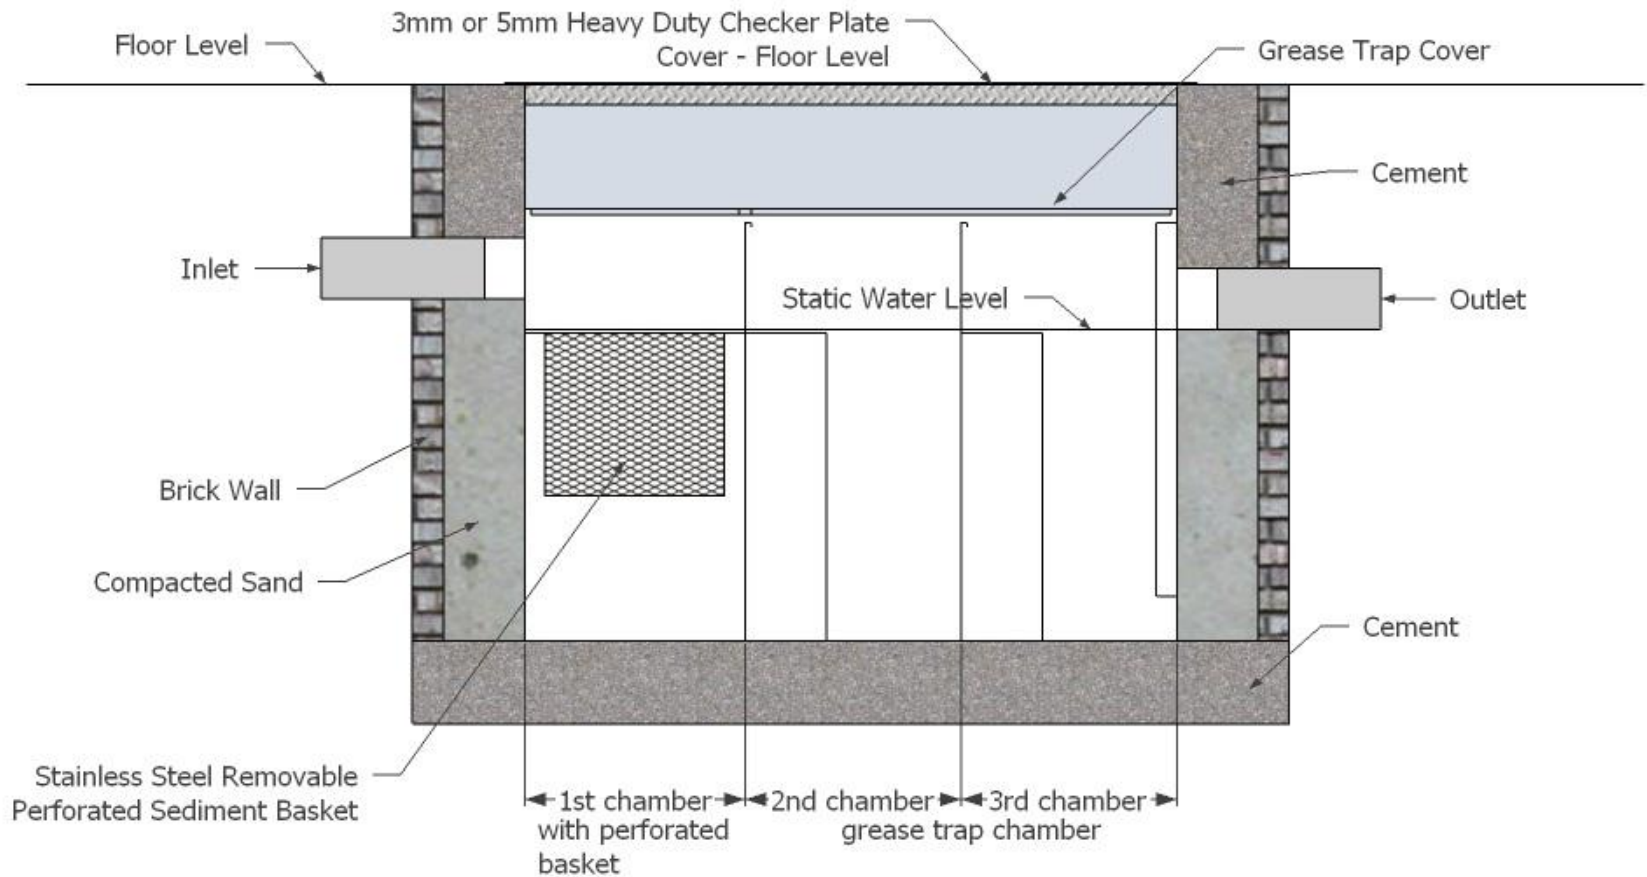

### Specifications

Model: **GTA3500**  
 Material: Stainless Steel 304  
 Thickness: 1.0 mm  
 Inlet pipe size: 6" inch length 4"  
 Outlet pipe size: 6" inch length 4"  
 Flow rate: 500 GPM  
 Capacity: 4839 Liter

**Drawn by :** Liza

**Checked by :** Jackson

**Approved by :** Marizan

CROSS SECTION VIEW

**KUALITI ALAM HIJAU (M) SDN BHD**

**DRAWING FOR :**

**DRAWING DESCRIPTION :**  
Material : Stainless Steel 304 Non Rusted