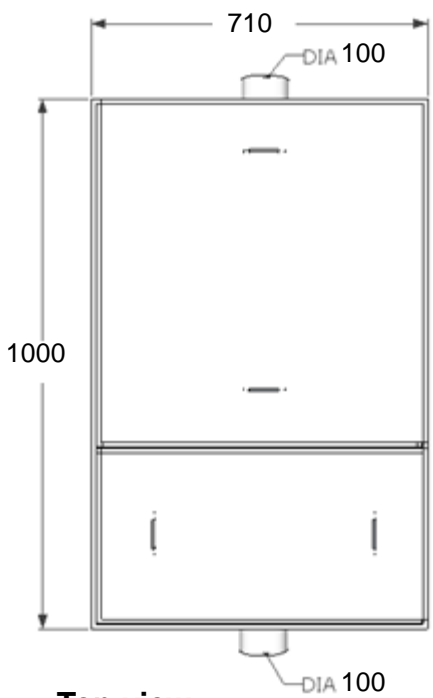

Front view - Inlet

Back view - outlet

Left view

Top view

ISO view

Right view

Specifications

Model: **GTA375**
 Material: Stainless Steel 304
 Thickness: 1.0 mm
 Inlet pipe size: 4" inch length 4"
 Outlet pipe size: 4" inch length 4"
 Flow rate: 75 GPM
 Capacity: 447 Liter

DATE : 30/4/2014
NOTE :
 All dimension in MM unless otherwise specified

Drawn by : Liza
Checked by : Jackson
Approved by : Marizan

CROSS SECTION VIEW

KUALITI ALAM HIJAU (M) SDN BHD

DRAWING FOR :

DRAWING DESCRIPTION :
Material : Stainless Steel 304 Non Rusted

DATE : 30/4/2014

NOTE :
All dimension in MM unless otherwise specified

Drawn by : Liza

Checked by : Jackson Wong

Approved by : Marizan