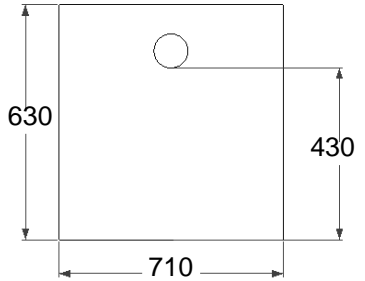

Front view - Inlet

Back view - outlet

Left view

Top view

ISO view

Right view

Specifications

Model: **GTA375**
 Material: Stainless Steel 304
 Thickness: 1.0 mm
 Inlet pipe size: 4" inch length 4"
 Outlet pipe size: 4" inch length 4"
 Flow rate: 75 GPM
 Capacity: 447 Liter

DATE : 30/4/2014
NOTE :
 All dimension in MM unless otherwise specified

Drawn by : Liza
Checked by : Jackson
Approved by : Marizan

CROSS SECTION VIEW

KUALITI ALAM HIJAU (M) SDN BHD

DRAWING FOR :

DRAWING DESCRIPTION :
Material : Stainless Steel 304 Non Rusted

DATE : 30/4/2014

NOTE :
All dimension in MM unless otherwise specified

Drawn by : Liza

Checked by : Jackson Wong

Approved by : Marizan