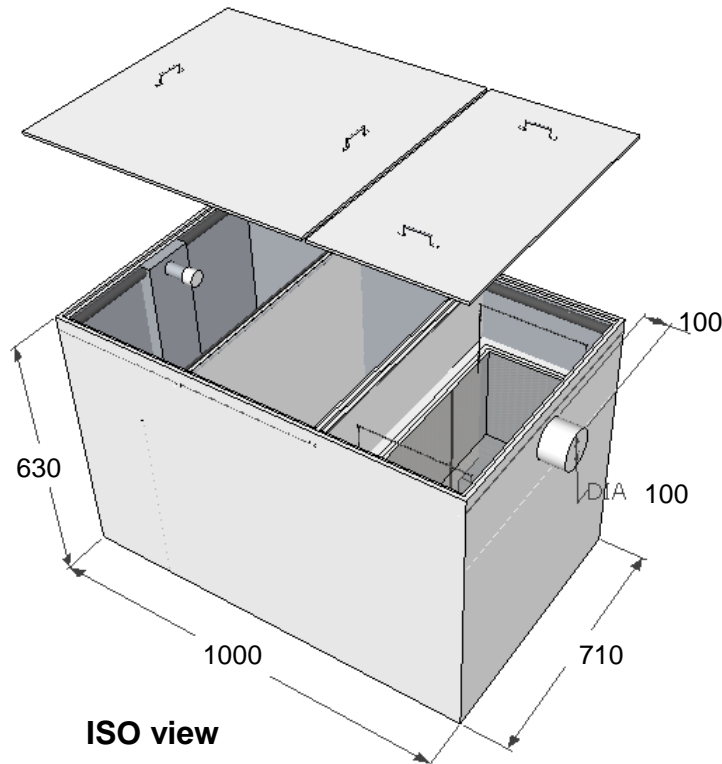

Front view - Inlet

Back view - outlet

Left view

Top view

ISO view

Right view

Specifications

Model: **GTA375**
 Material: Stainless Steel 304
 Thickness: 1.0 mm
 Inlet pipe size: 4" inch length 4"
 Outlet pipe size: 4" inch length 4"
 Flow rate: 75 GPM
 Capacity: 447 Liter

SIRIM: YES
 Patent: YES
 Trade Mark: EJAU
 Warranty: 5 Years
 Ready Stock: YES
 Delivery: Between 3 days
 Own Factory: YES, In Selangor

KUALITI ALAM HIJAU (M) SDN BHD

DRAWING FOR :

DRAWING DESCRIPTION :
 Material : Stainless Steel 304 Non Rusted

DATE : 30/4/2014
NOTE :
 All dimension in MM unless otherwise specified

Drawn by : Liza
Checked by : Jackson
Approved by : Marizan

CROSS SECTION VIEW

KUALITI ALAM HIJAU (M) SDN BHD

DRAWING FOR :

DRAWING DESCRIPTION :
Material : Stainless Steel 304 Non Rusted

DATE : 30/4/2014

NOTE :
All dimension in MM unless otherwise specified

Drawn by : Liza

Checked by : Jackson Wong

Approved by : Marizan